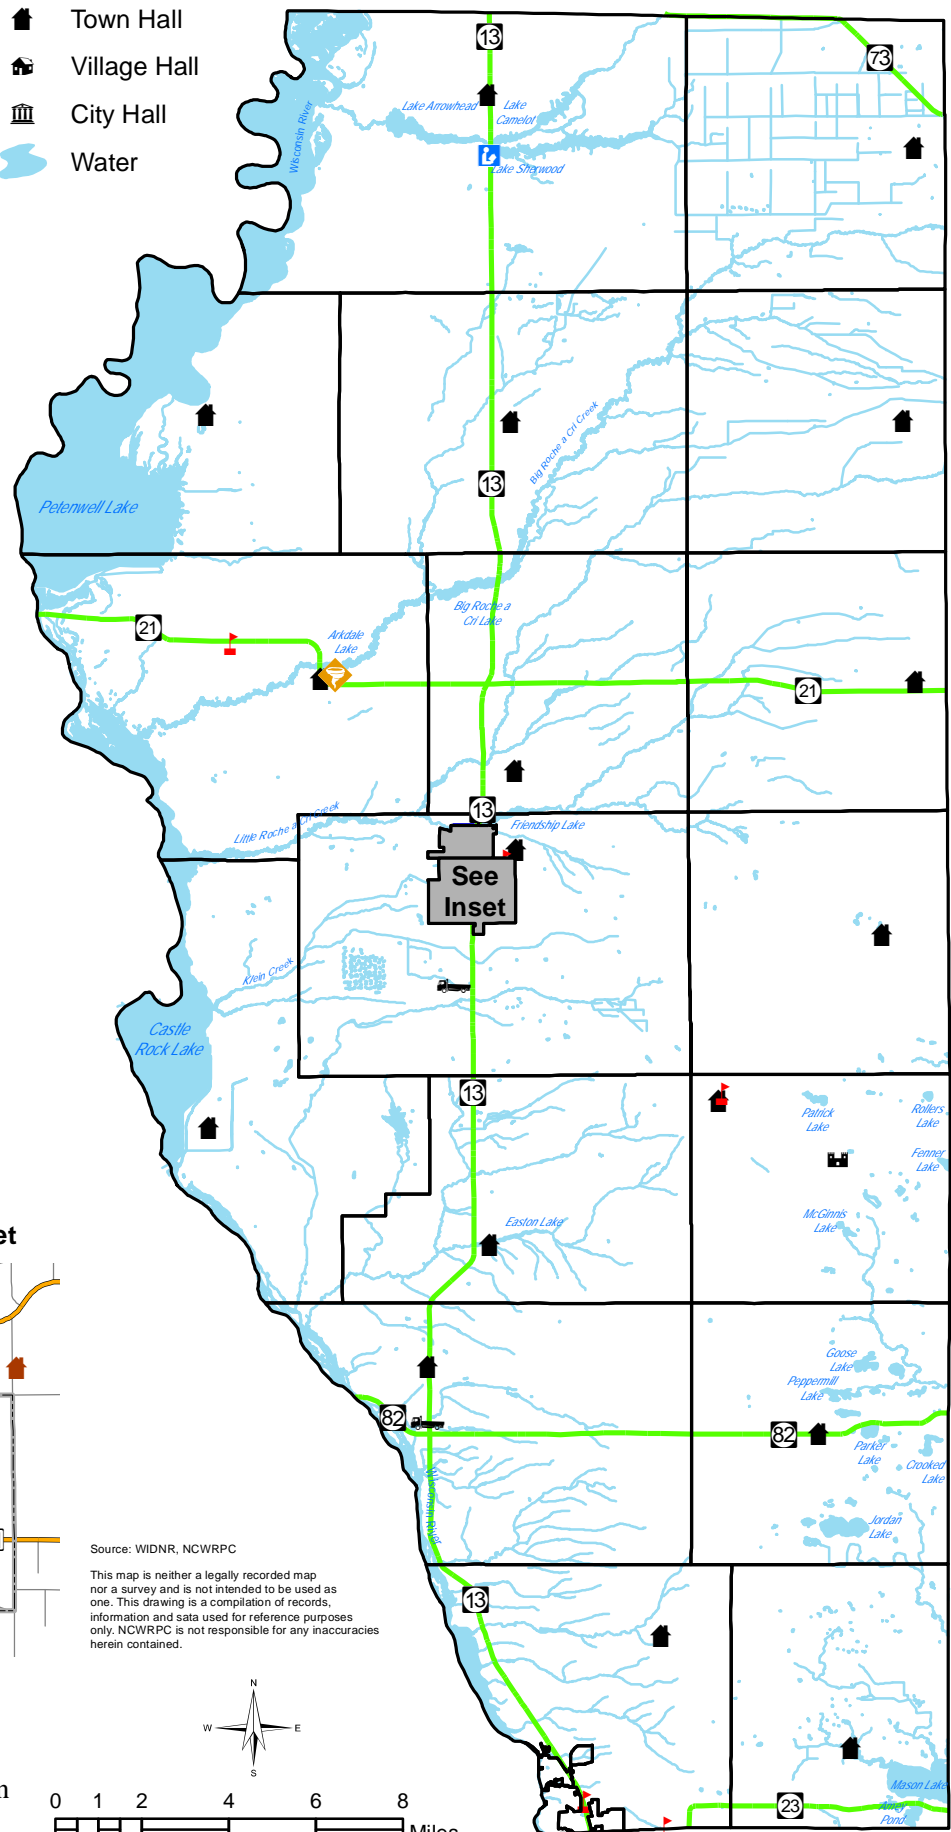

- Minor Civil Divisions
- State Highways
- 🛖 Tornado Shelter
- 🏠 Residential Care Facilities
- 🏢 Correctional Facility
- ⚖️ Courthouse
- 👮 DNR Ranger Station
- 🚒 Highway Department
- 🏥 Hospitals
- 📖 Library
- 🎓 Schools
- 🎓 Tech College

Adams - Friendship Inset

Source: WIDNR, NCWRPC
 This map is neither a legally recorded map nor a survey and is not intended to be used as one. This drawing is a compilation of records, information and data used for reference purposes only. NCWRPC is not responsible for any inaccuracies herein contained.