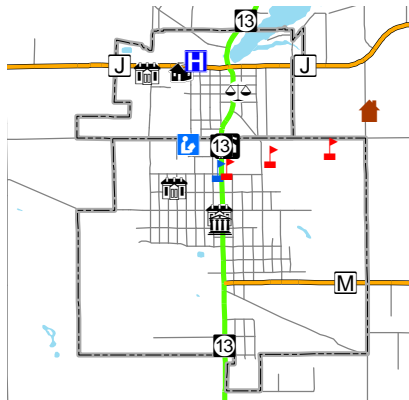

- Minor Civil Divisions
- State Highways
- 🛖 Tornado Shelter
- 🏠 Residential Care Facilities
- 🏢 Correctional Facility
- ⚖️ Courthouse
- 👮 DNR Ranger Station
- 🚒 Highway Department
- 🏥 Hospitals
- 📖 Library
- 🎓 Schools
- 🎓 Tech College

Adams - Friendship Inset

Source: WIDNR, NCWRPC
 This map is neither a legally recorded map nor a survey and is not intended to be used as one. This drawing is a compilation of records, information and data used for reference purposes only. NCWRPC is not responsible for any inaccuracies herein contained.