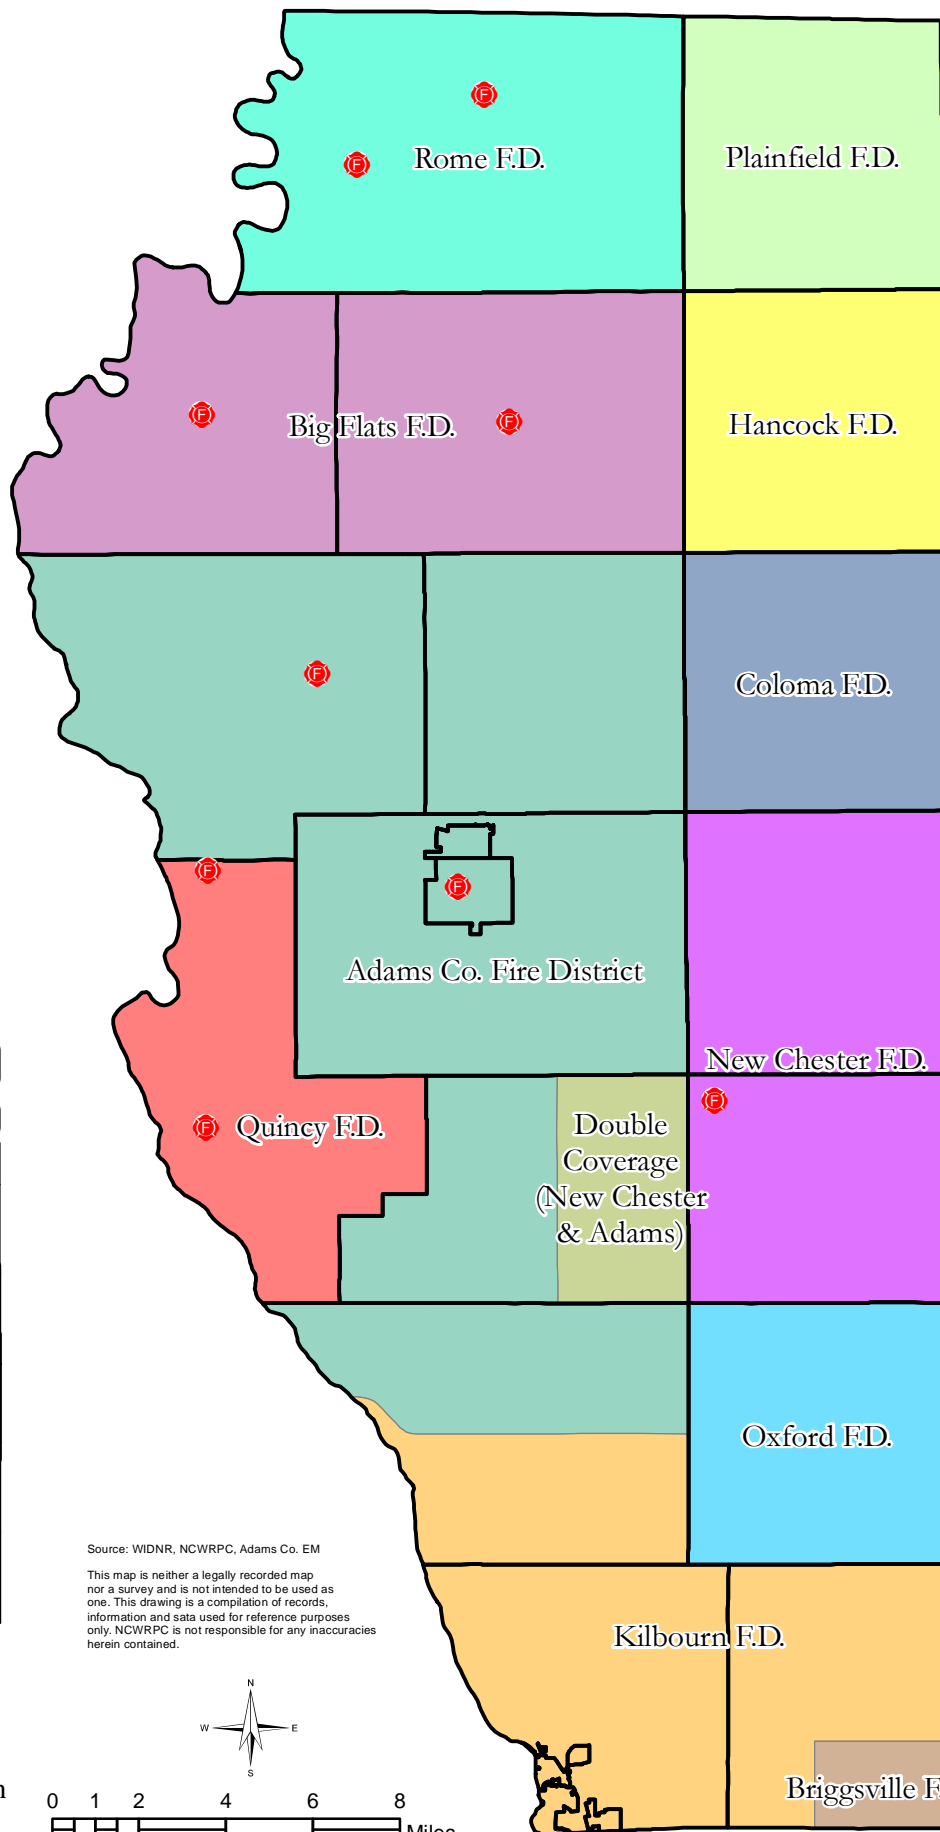

- Fire Station
- Minor Civil Divisions
- Adams Co. Fire District
- Big Flats F.D.
- Briggsville F.D.
- Coloma F.D.
- Double Coverage (New Chester & Adams)
- Hancock F.D.
- Kilbourn F.D.
- New Chester F.D.
- Oxford F.D.
- Plainfield F.D.
- Quincy F.D.
- Rome F.D.