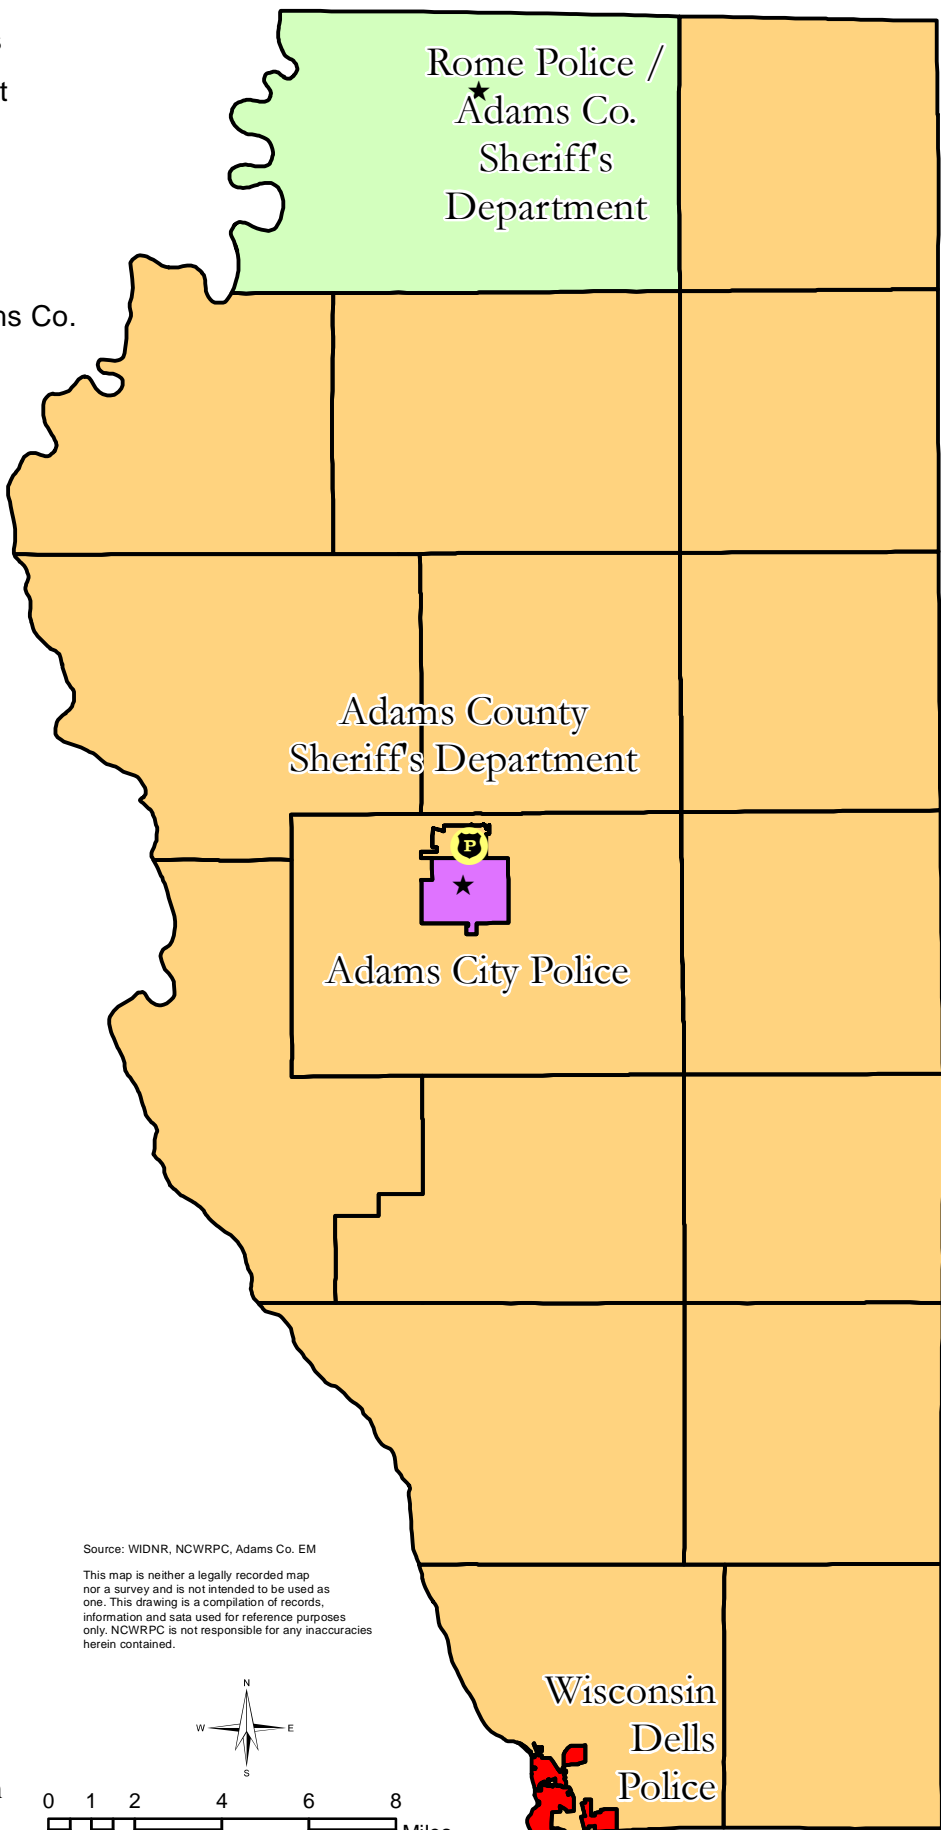

- Minor Civil Divisions
- Sheriff's Department
- Police Department
- Adams City Police
- Adams County Sheriff's Dept.
- Rome Police / Adams Co. Sheriff's Dept.
- Wisconsin Dells Police

Prepared By:
North Central Wisconsin Regional Planning Commission

210 McClellan St., Suite 210, Wausau, WI 54403
715-849-5510 staff@ncwrpc.org - www.ncwrpc.org

Wisconsin Dells Police