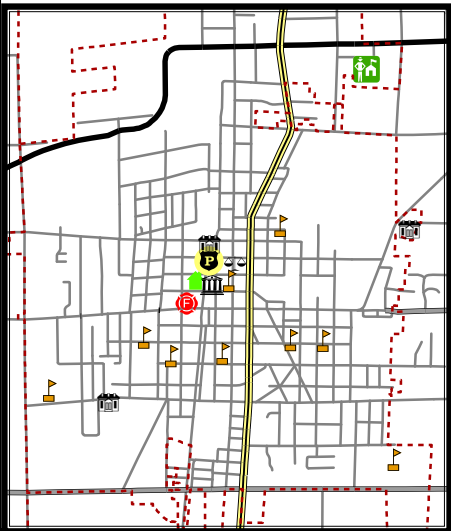

City of Antigo - Blow-up

- Minor Civil Divisions
- US Highways
- State Highways
- County Highways
- Local Roads
- Assisted Living
- Town Hall
- City Hall
- Court House
- Fire Station
- Police/Sheriff
- Ranger Station
- School / Tech College

Source: WI DNR, NCWRPC

Prepared By:

North Central Wisconsin Regional Planning Commission

210 McClellan St., Suite 210, Wausau, WI 54403 715-849-5510 staff@ncwrpc.org - www.ncwrpc.org