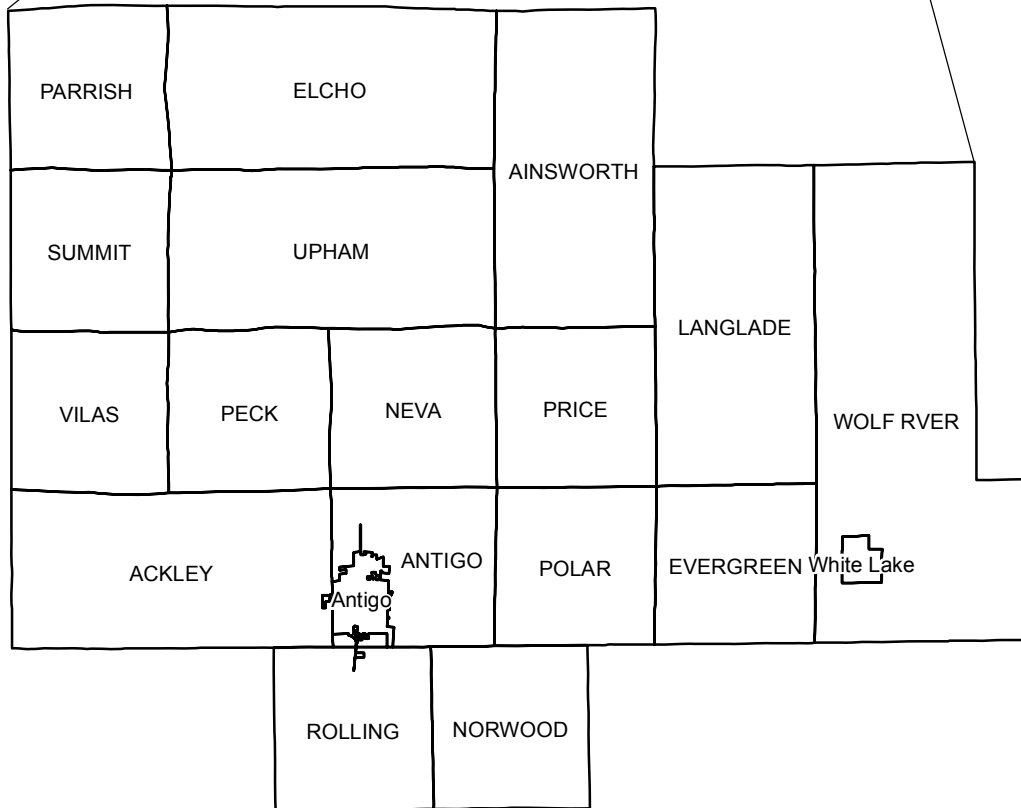

Planning Context

Langlade County, Wisconsin

Source: WI DNR, NCWRPC

This map is neither a legally recorded map nor a survey and is not intended to be used as one. This drawing is a compilation of records, information and data used for reference purposes only. NCWRPC is not responsible for any inaccuracies herein contained.