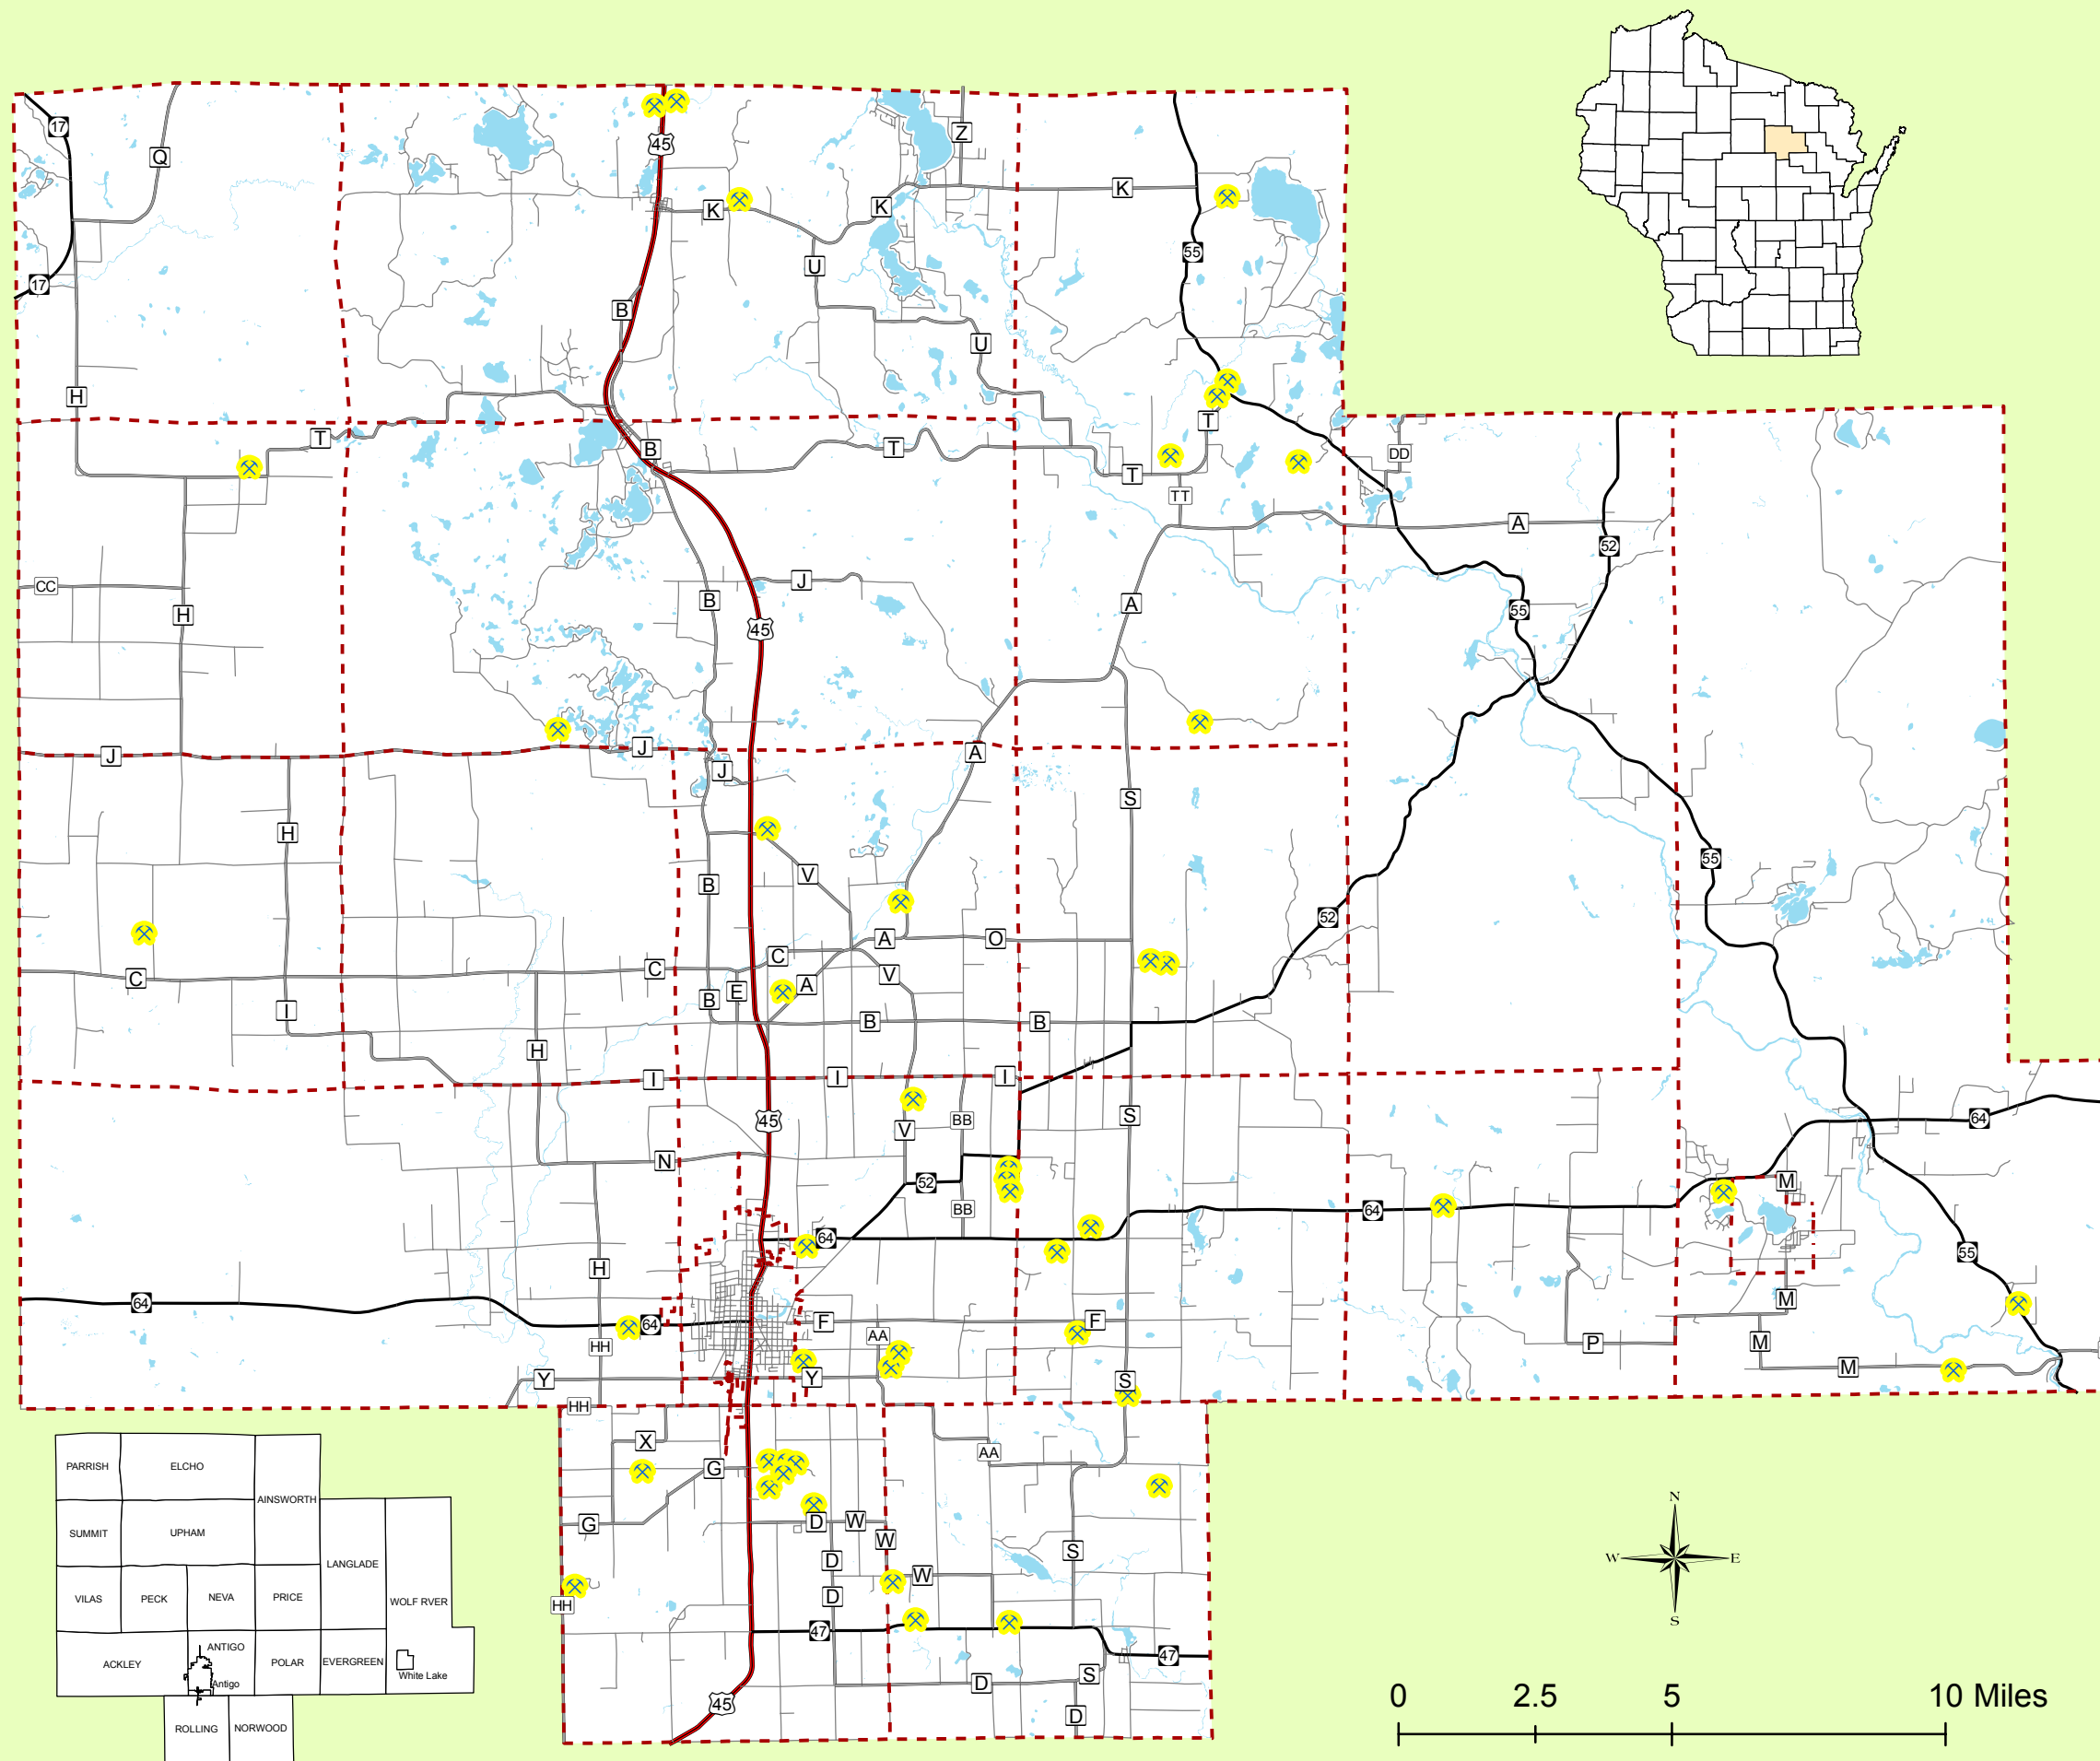

Map 2-3 Non Metallic Mines Langlade County, Wisconsin

- Minor Civil Divisions
- US Highway
- State Highway
- County Highways
- Local Roads
- Water
- X Non-Metallic Mines

Source: WI DNR, NCWRPC, Langlade Co

This map is neither a legally recorded map nor a survey and is not intended to be used as one. This drawing is a compilation of records, information and data used for reference purposes only. NCWRPC is not responsible for any inaccuracies herein contained.