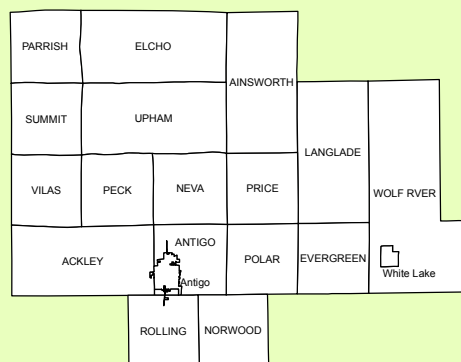

Map 2-3 Non Metallic Mines Langlade County, Wisconsin

- Minor Civil Divisions
- US Highway
- State Highway
- County Highways
- Local Roads
- Water
- X Non-Metallic Mines

Source: WI DNR, NCWRPC, Langlade Co

This map is neither a legally recorded map nor a survey and is not intended to be used as one. This drawing is a compilation of records, information and data used for reference purposes only. NCWRPC is not responsible for any inaccuracies herein contained.