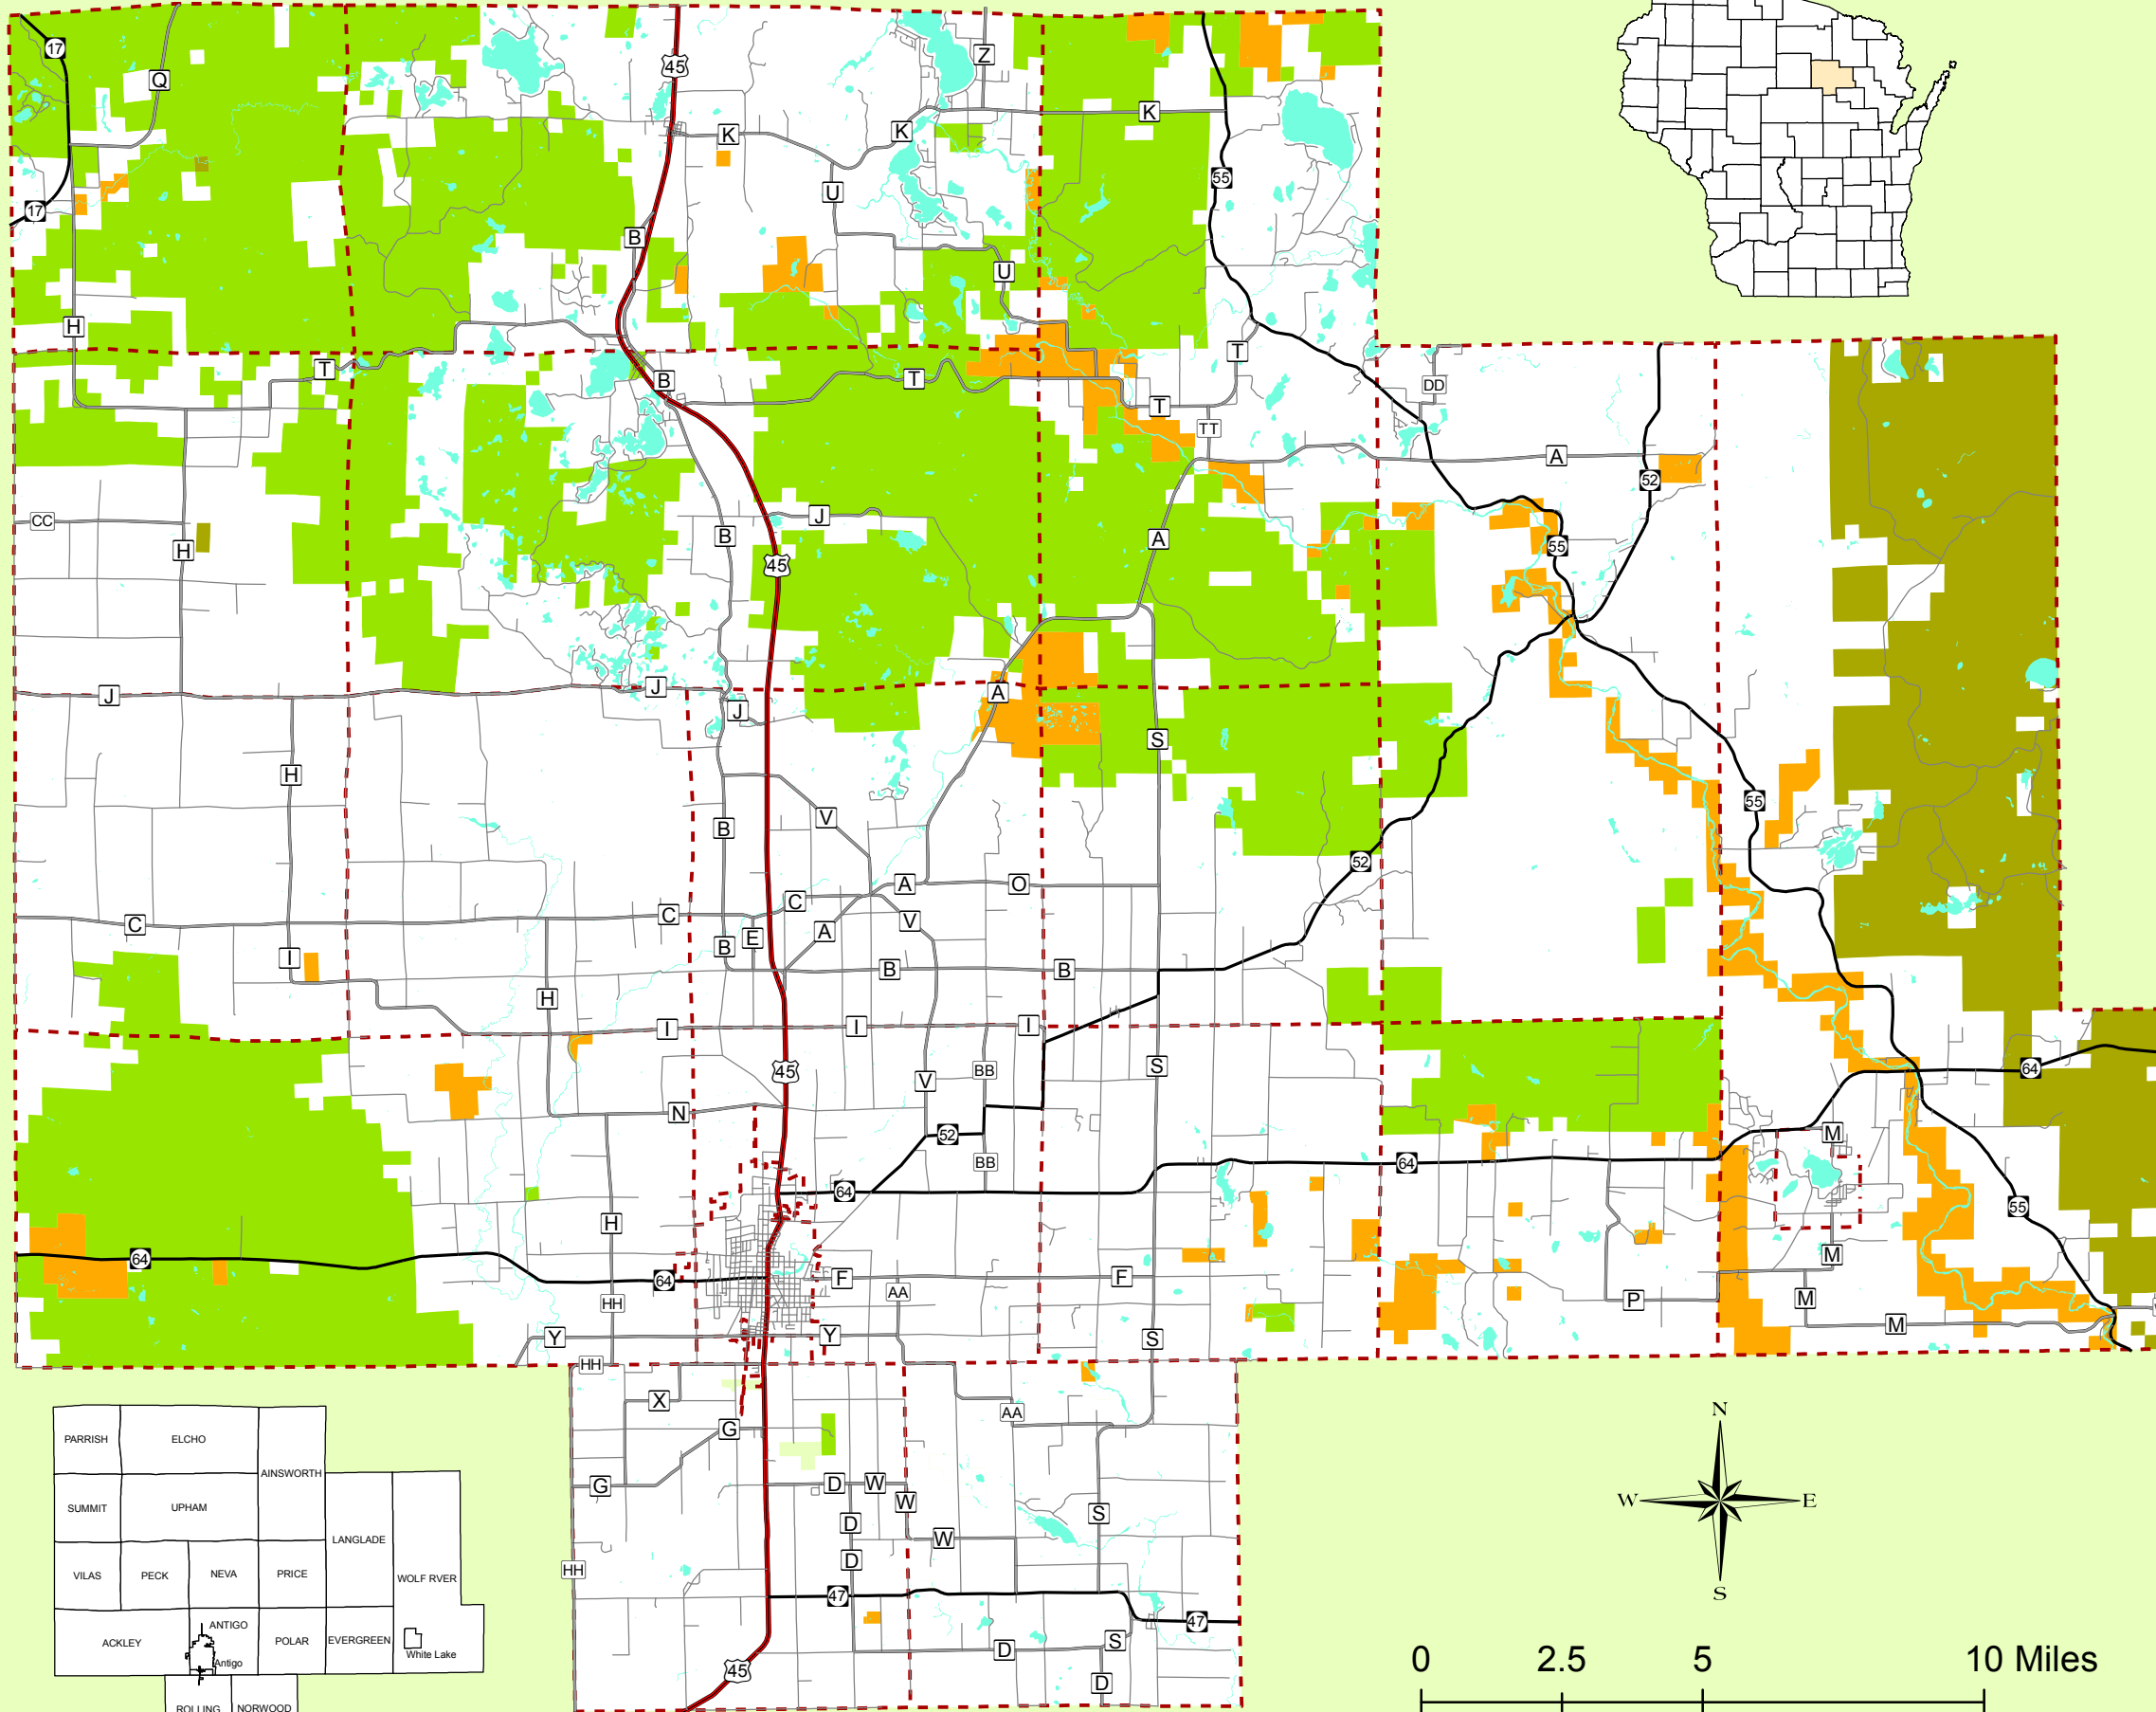

Map 5-2
Land Ownership
 Langlade County, Wisconsin

- US Highway
- State Highway
- County Highways
- Local Roads
- Minor Civil Divisions
- Water
- Land Ownership**
- Langlade County
- Nicolet National Forest
- Private
- WI DNR

Source: WI DNR, NCWRPC, Langlade Co
 This map is neither a legally recorded map nor a survey and is not intended to be used as one. This drawing is a compilation of records, information and data used for reference purposes only. NCWRPC is not responsible for any inaccuracies herein contained.

PARRISH	ELCHO	AINSWORTH		
SUMMIT	UPHAM		LANGLADE	
VILAS	PECK	NEVA	PRICE	WOLF RIVER
ACKLEY	ANTIGO	POLAR	EVERGREEN	White Lake
ROLLING	NORWOOD			

Prepared By:
North Central Wisconsin Regional Planning Commission
 NCWRPC
 210 McClellan St., Suite 210, Wausau, WI 54403
 715-849-5510 - staff@ncwrpc.org - www.ncwrpc.org