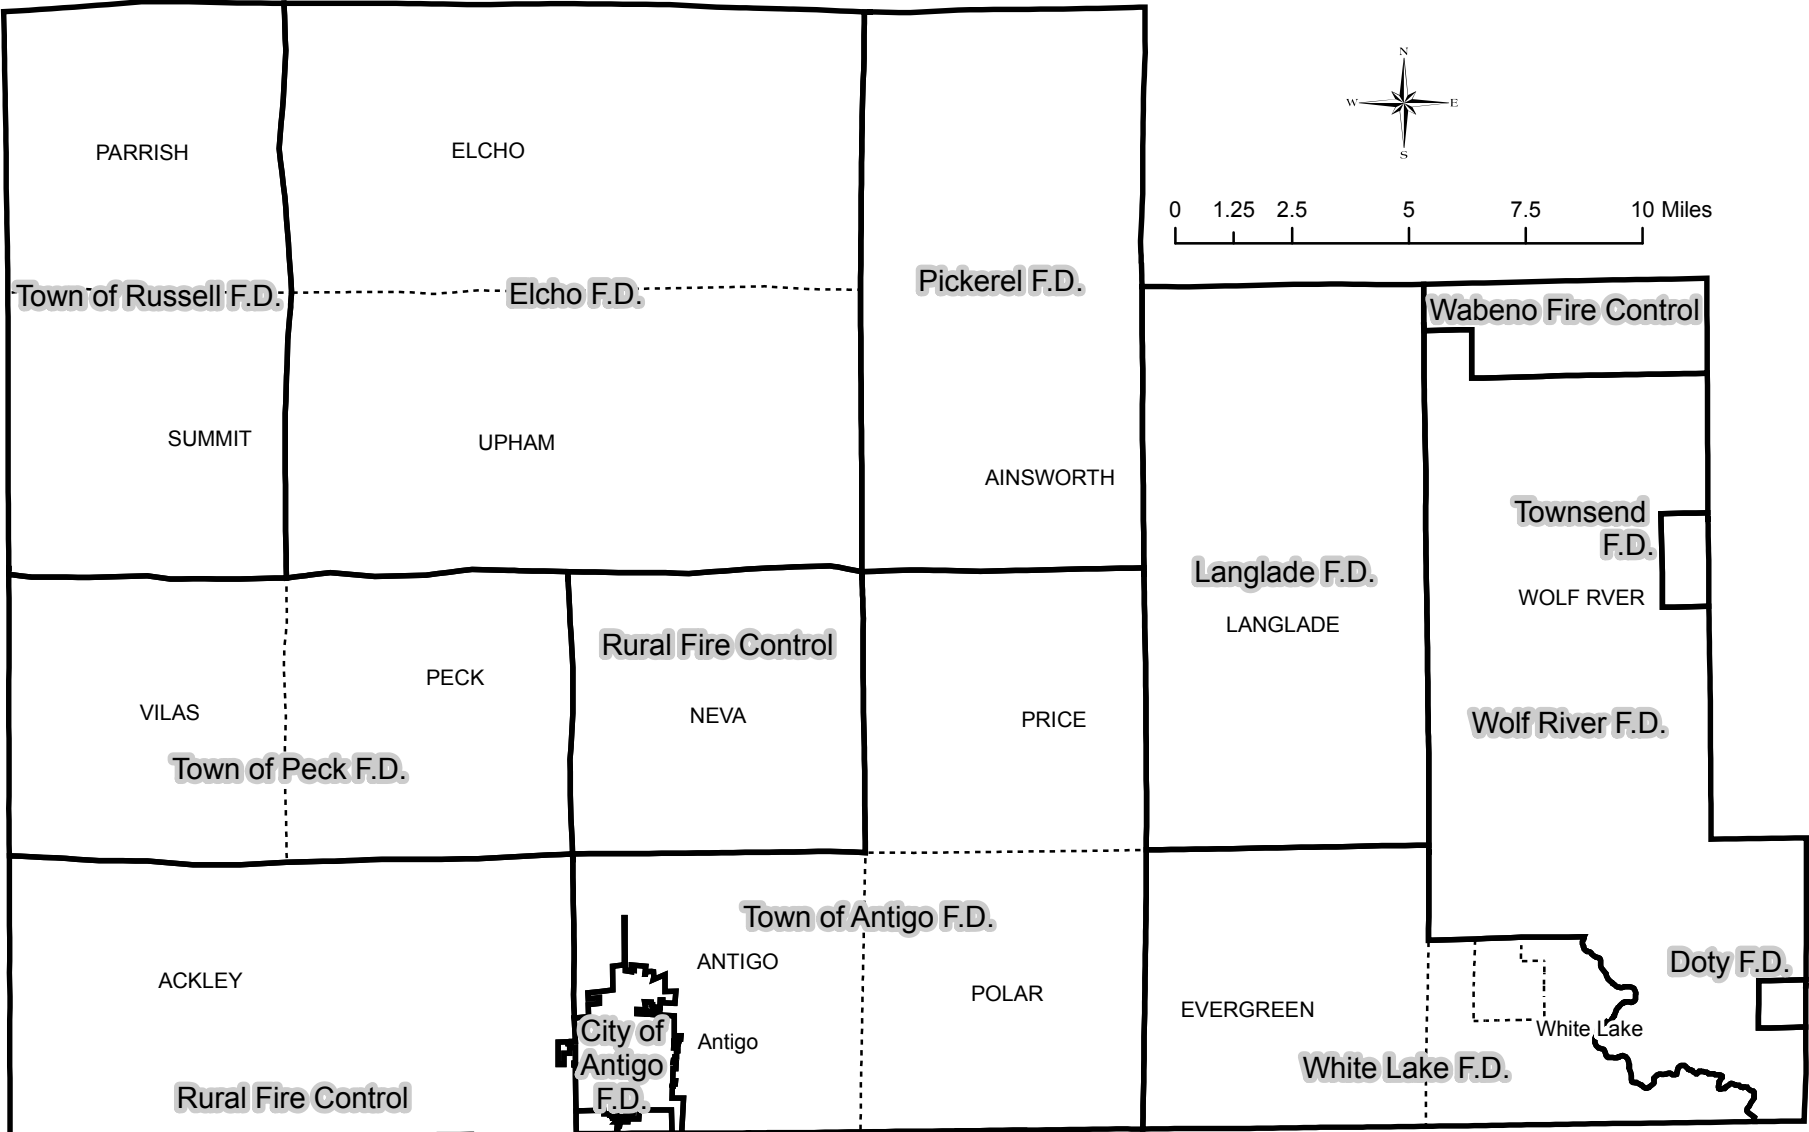

Fire Service Map
Langlade County, Wisconsin

Source: NCWRPC, Langlade Co.
This map is neither a legally recorded map nor a survey and is not intended to be used as one. This drawing is a compilation of records, information and data used for reference purposes only. NCWRPC is not responsible for any inaccuracies herein contained.