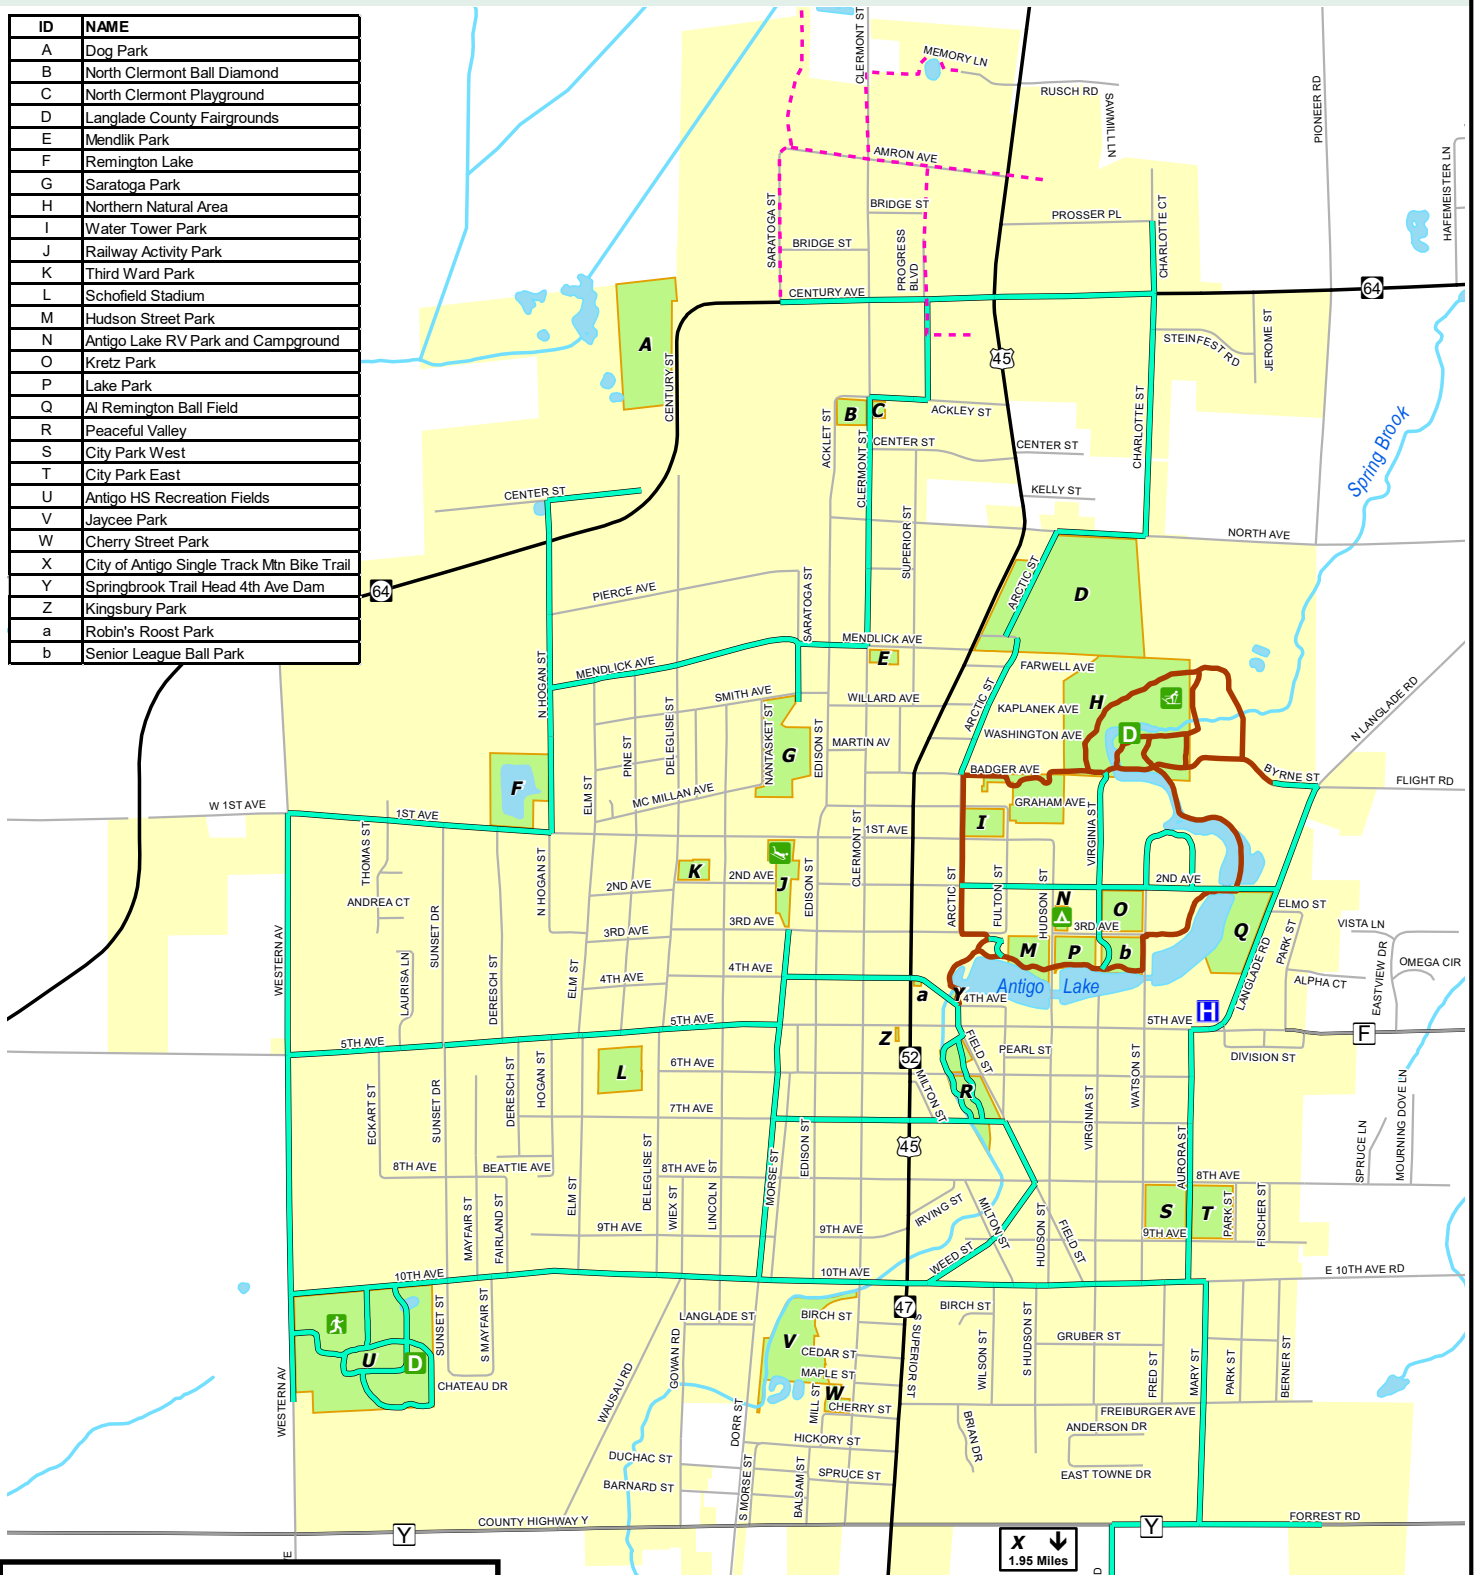

ID	NAME
A	Dog Park
B	North Clermont Ball Diamond
C	North Clermont Playground
D	Langlade County Fairgrounds
E	Mendlik Park
F	Remington Lake
G	Saratoga Park
H	Northern Natural Area
I	Water Tower Park
J	Railway Activity Park
K	Third Ward Park
L	Schofield Stadium
M	Hudson Street Park
N	Antigo Lake RV Park and Campground
O	Kretz Park
P	Lake Park
Q	Al Remington Ball Field
R	Peaceful Valley
S	City Park West
T	City Park East
U	Antigo HS Recreation Fields
V	Jaycee Park
W	Cherry Street Park
X	City of Antigo Single Track Mtn Bike Trail
Y	Springbrook Trail Head 4th Ave Dam
Z	Kingsbury Park
a	Robin's Roost Park
b	Senior League Ball Park

Legend

- City of Antigo
- US & State Highways
- County Highways
- Local Roads
- Private / Other
- Water
- Antigo Parks
- Bike Route
- Springbrook Trail
- ATV Route
- Campgrounds
- Disc Golf Course
- Fitness Mile
- Mtn Bike Trailhead
- Sledding
- XC Skiing
- Hospital

X 1.95 Miles

Source: WI DNR, City of Antigo, NCWRPC

This map is neither a legally recorded map nor a survey of the actual boundary of any property depicted. This drawing is a compilation of records, information and data used for reference purposes only. NCWRPC is not responsible for any inaccuracies herein contained.