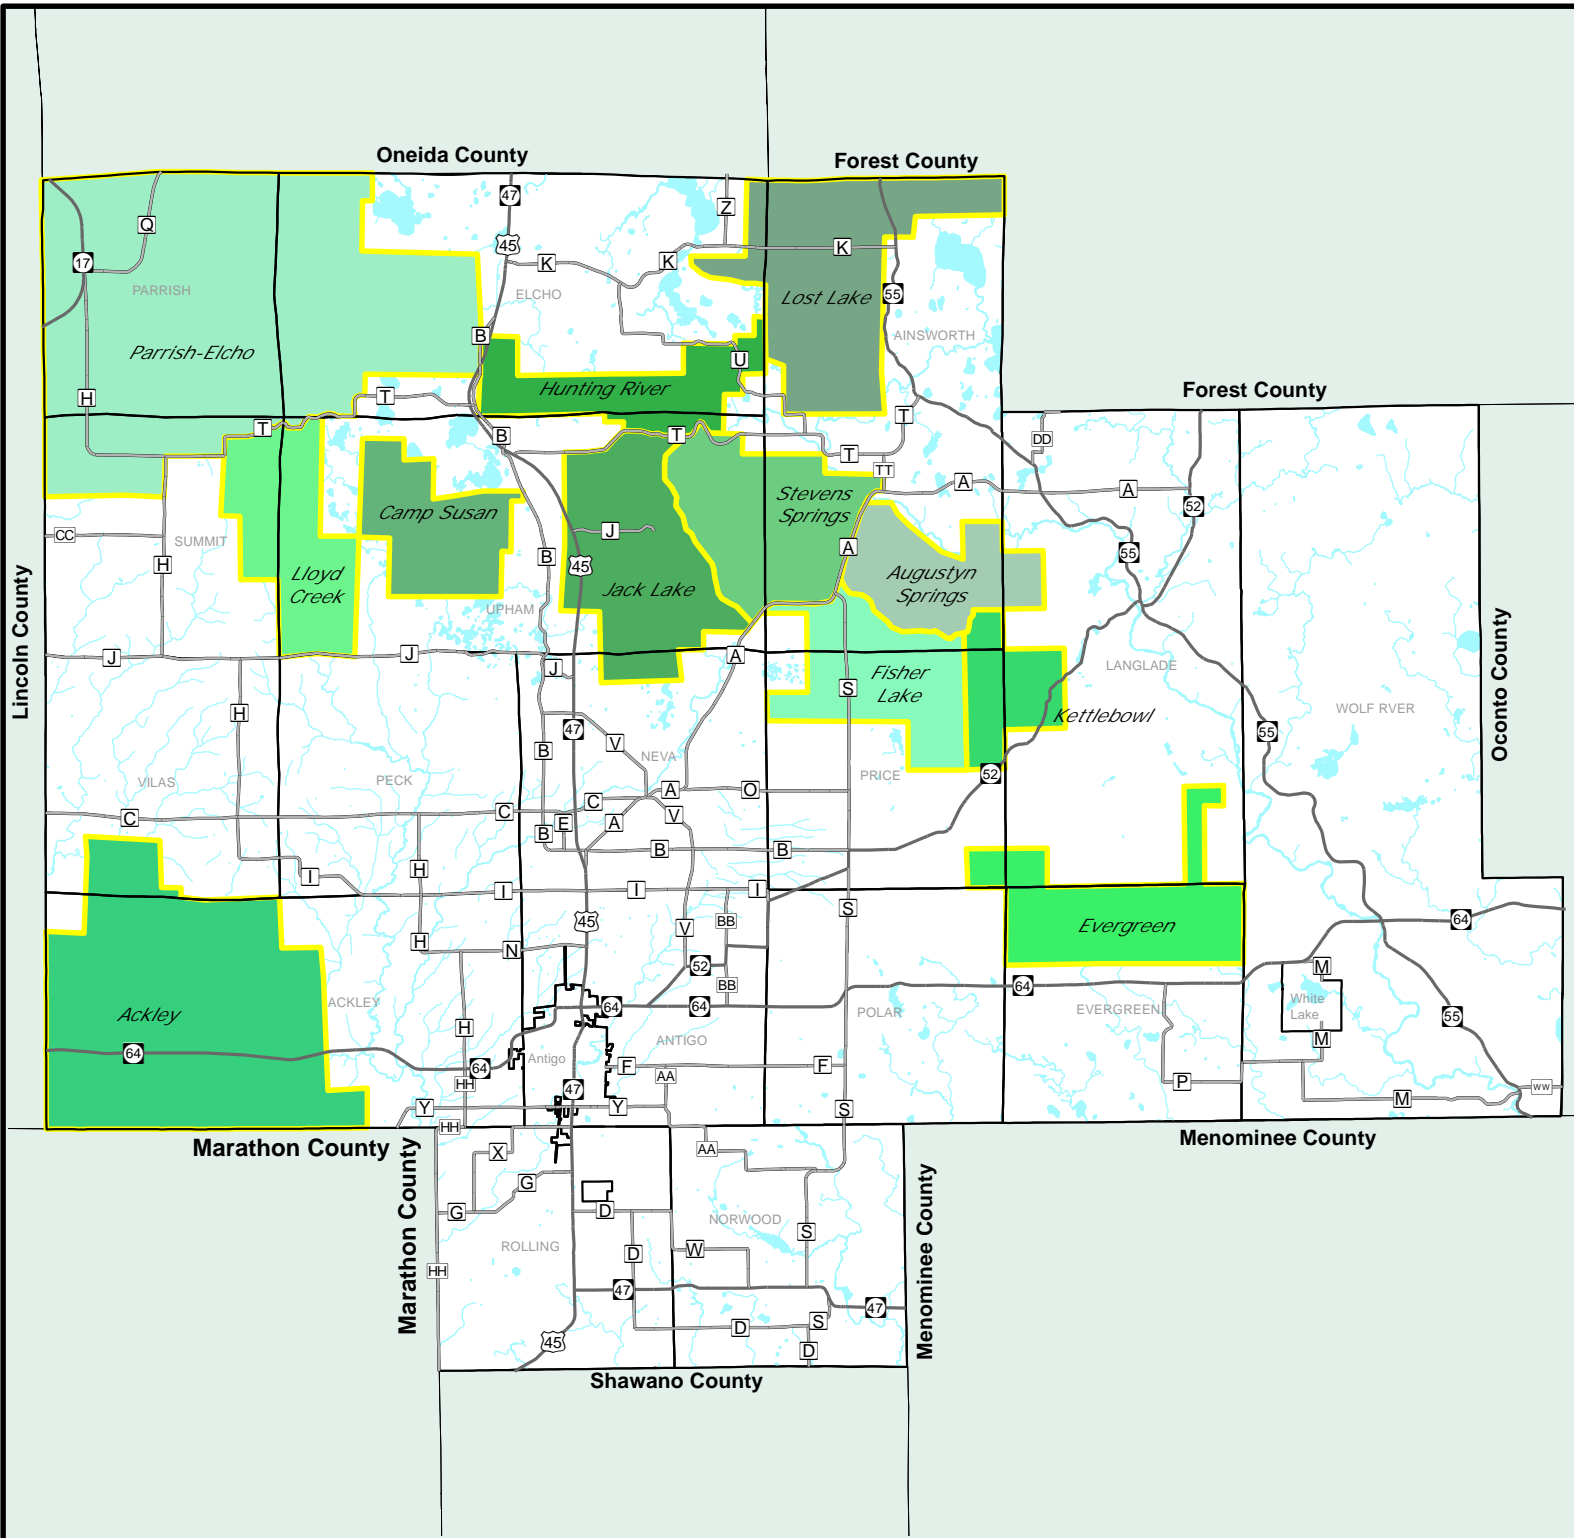

Map 5 Forest Management Units

Langlade County, Wisconsin

- Town Boundary
- US & State Highways
- County Highways
- Water

Forest Management Units

- Ackley
- Augustyn Springs
- Camp Susan
- Evergreen
- Fisher Lake
- Hunting River
- Jack Lake
- Kettlebowl
- Lloyd Creek
- Lost Lake
- Parrish-Elcho
- Stevens Springs

Source: WI DNR, Langlade County, NCWRPC

This map is neither a legally recorded map nor a survey of the actual boundary of any property depicted. This drawing is a compilation of records, information and data used for reference purposes only. NCWRPC is not responsible for any inaccuracies herein contained.