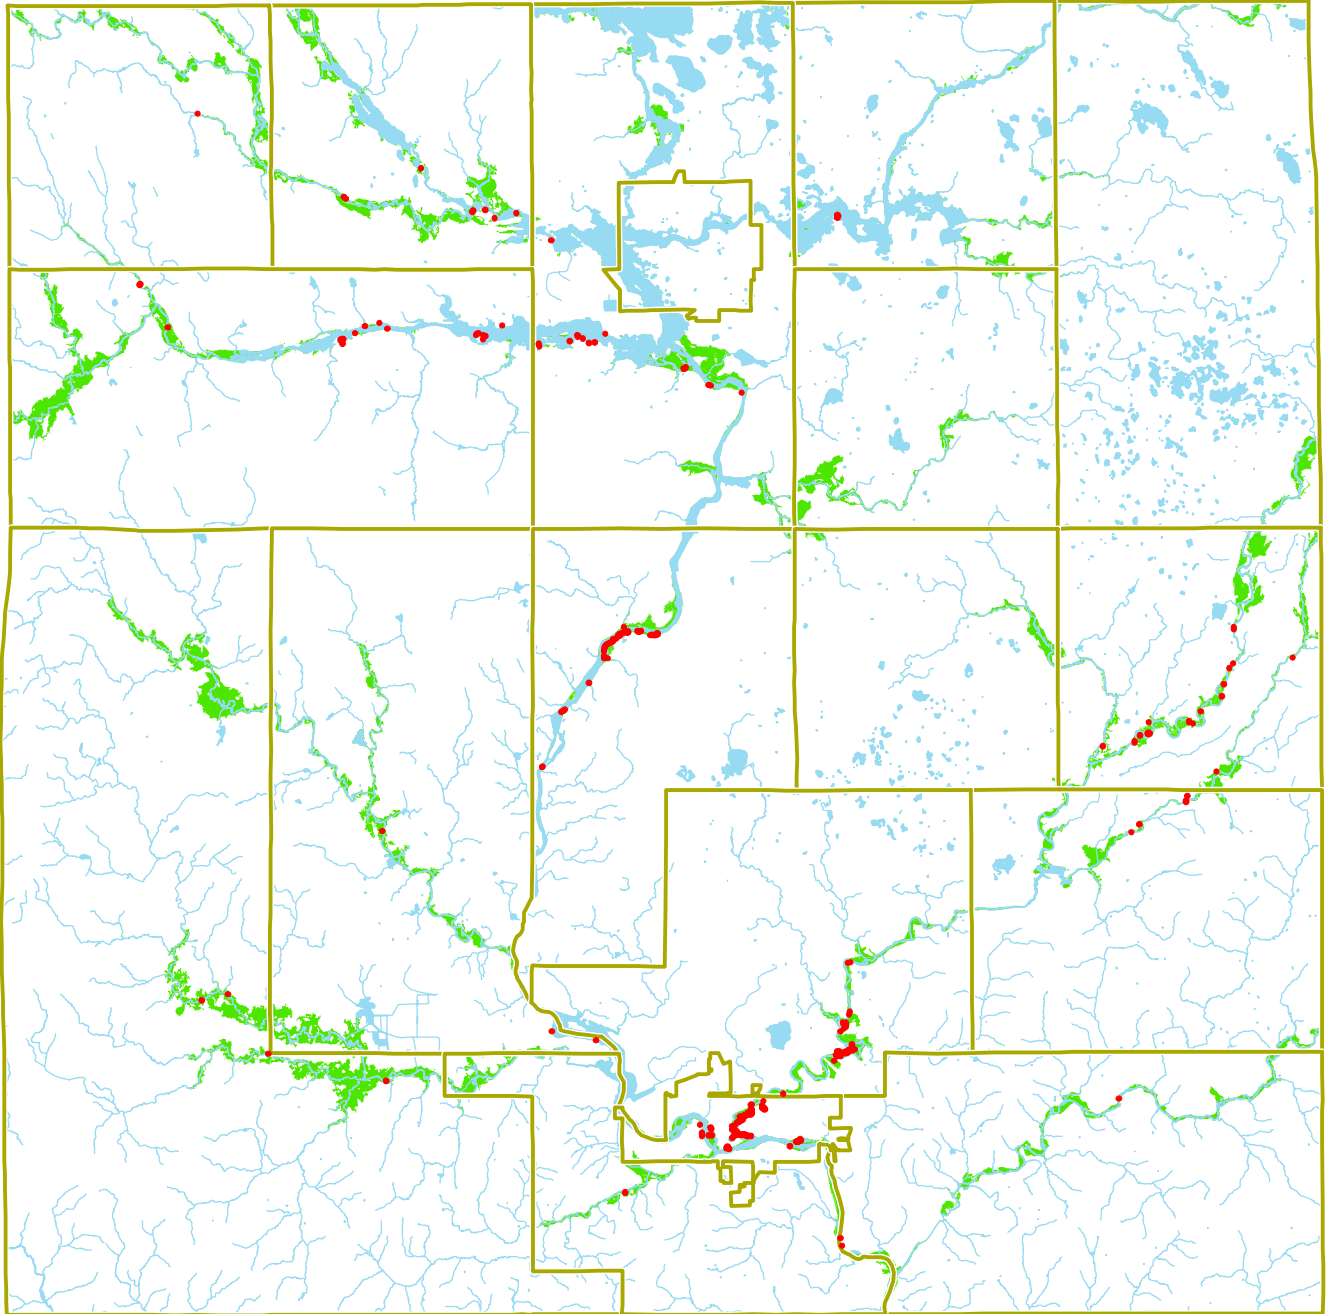

Map 12 Flood Vulnerability Lincoln County, Wisconsin

- Minor Civil Divisions
- Structures in DFirm Floodplain
- DFirm Floodplain
- Water

Source: NCWRPC, WI DNR, FEMA

This map is neither a legally recorded map nor a survey and is not intended to be used as one. This drawing is a compilation of records, information and data used for reference purposes only. NCWRPC is not responsible for any inaccuracies herein contained.