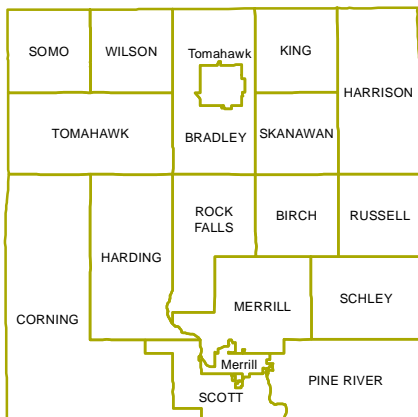

Map 13  
**Dam Failure  
 Inundation Areas**  
 Lincoln County, Wisconsin

-  Minor Civil Divisions
-  Dam Locations
-  Inundation Areas
-  Water

Source: NCWRPC, WI DNR, FEMA

This map is neither a legally recorded map nor a survey and is not intended to be used as one. This drawing is a compilation of records, information and data used for reference purposes only. NCWRPC is not responsible for any inaccuracies herein contained.