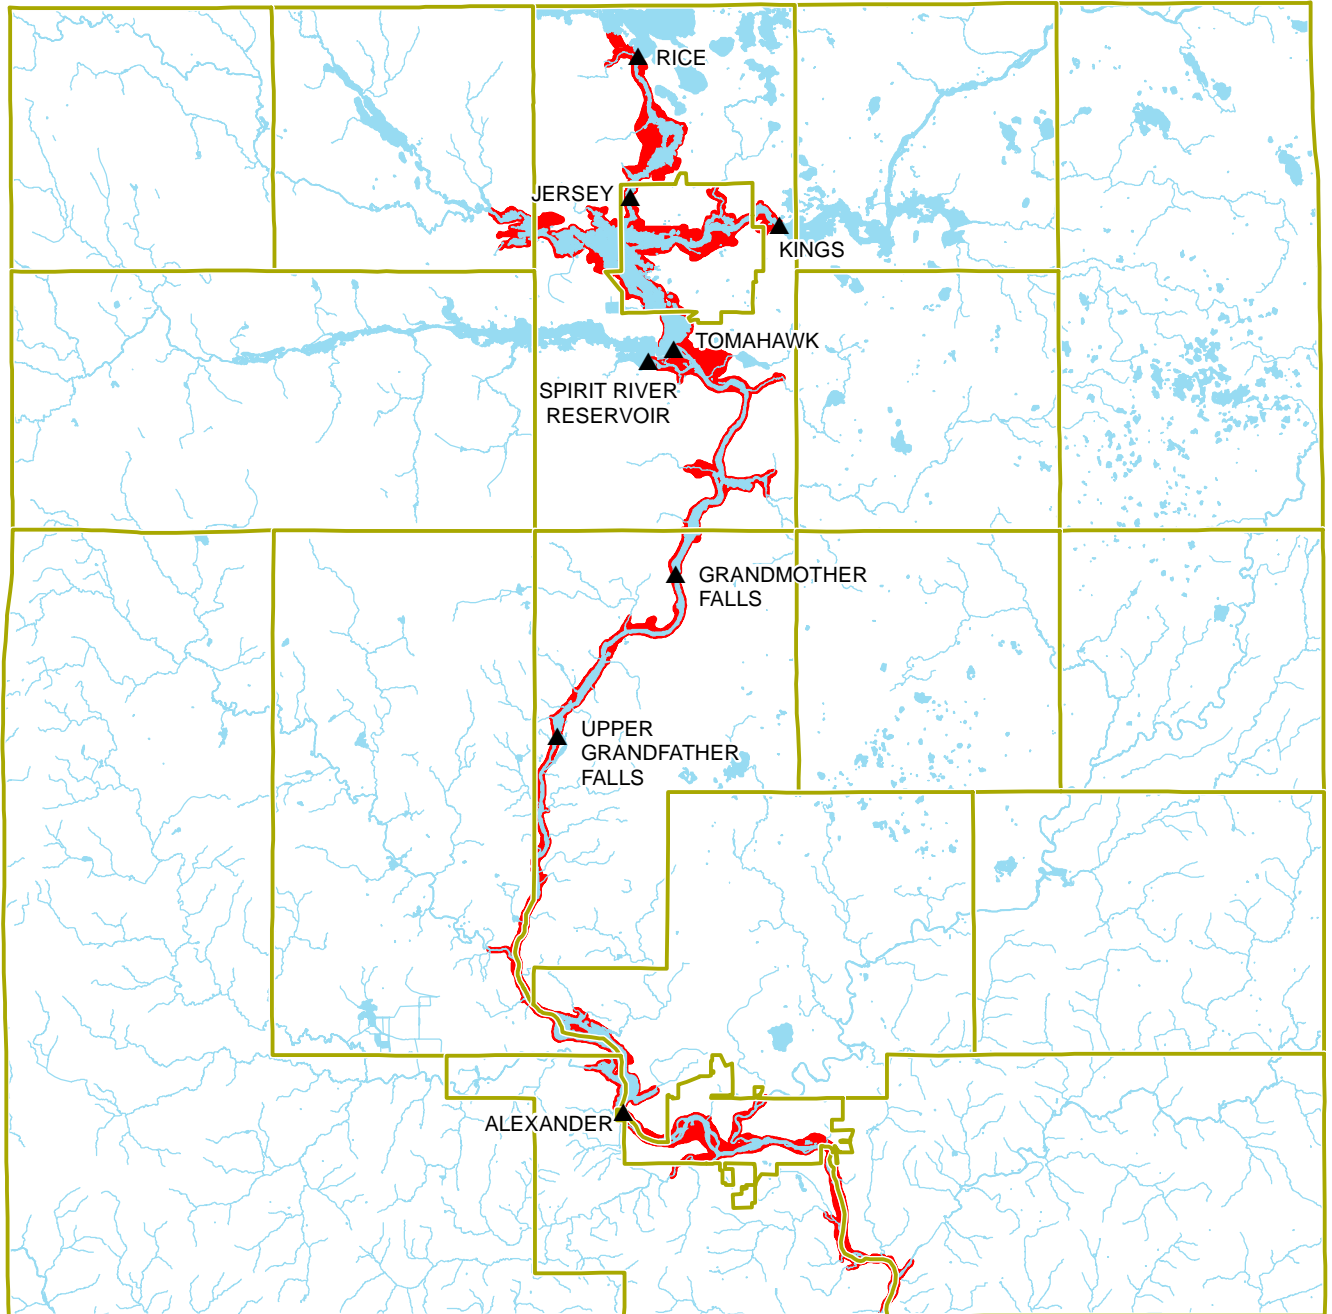

Map 13  
**Dam Failure  
 Inundation Areas**  
 Lincoln County, Wisconsin

-  Minor Civil Divisions
-  Dam Locations
-  Inundation Areas
-  Water

Source: NCWRPC, WI DNR, FEMA

This map is neither a legally recorded map nor a survey and is not intended to be used as one. This drawing is a compilation of records, information and data used for reference purposes only. NCWRPC is not responsible for any inaccuracies herein contained.