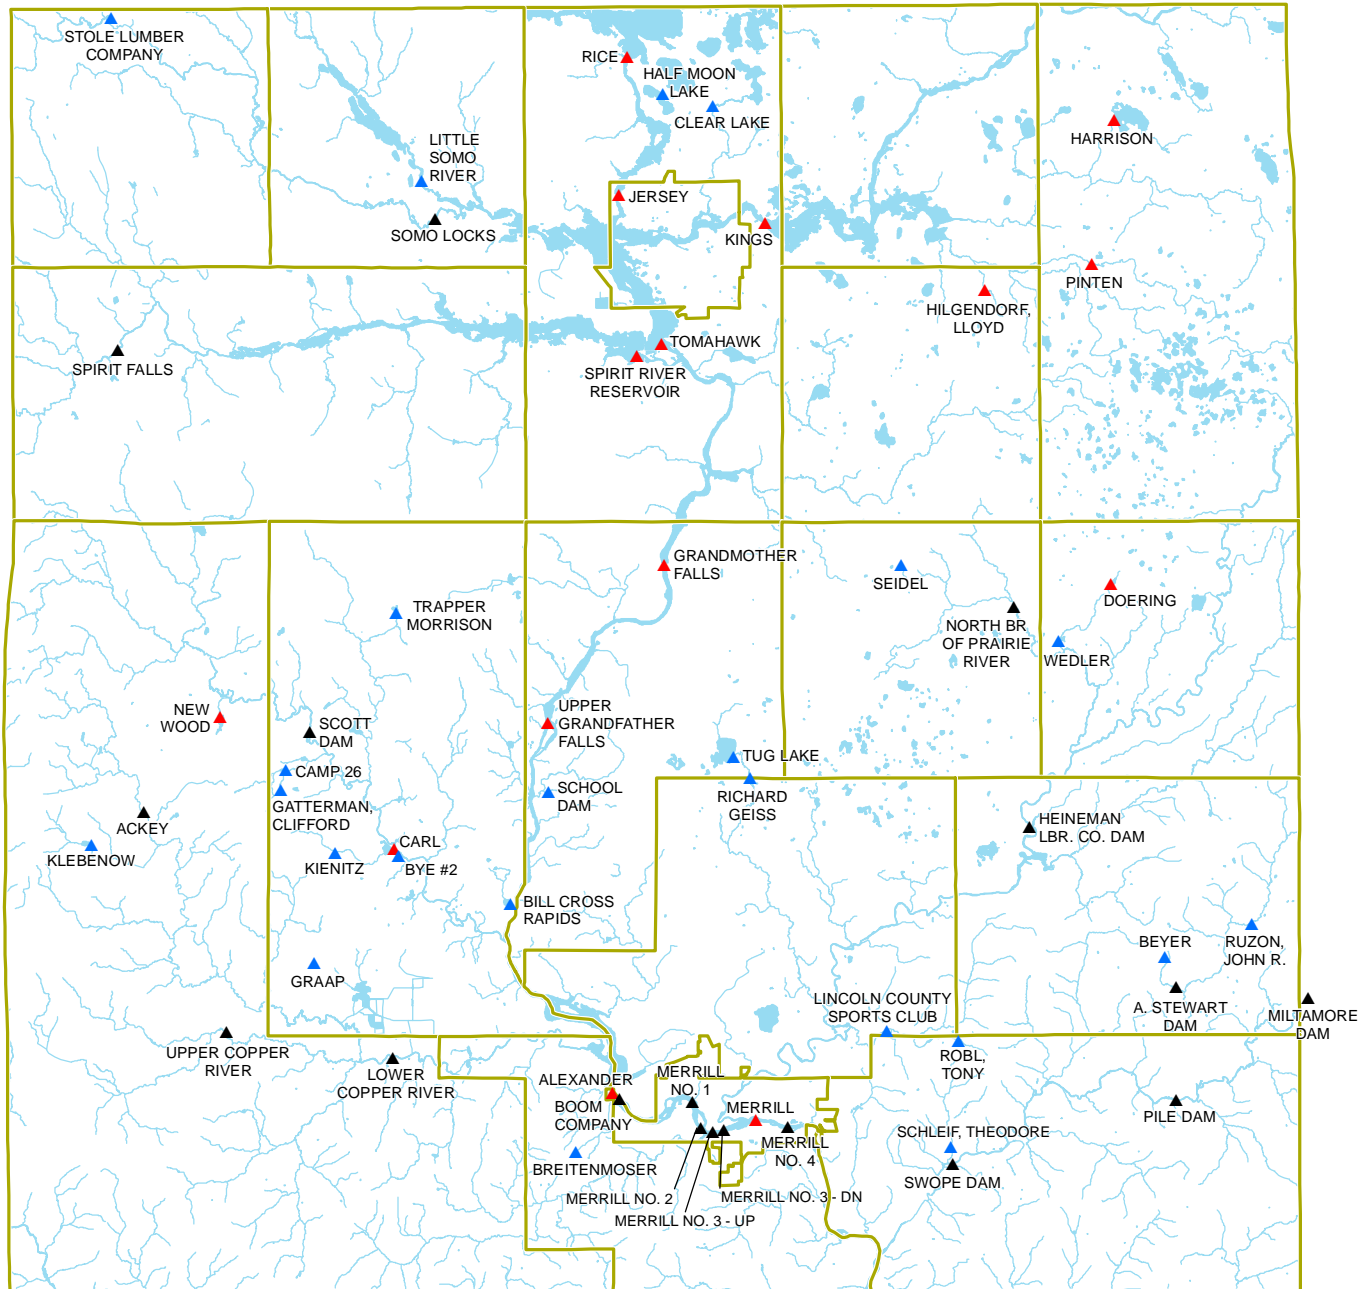

# Map 3 Surface Water & Dams Lincoln County, Wisconsin

- Minor Civil Divisions
- Dam Size**
- ▲ Large
- ▲ Small
- ▲ Unknown
- Water

Source: NCWRPC & WI DNR  
 This map is neither a legally recorded map nor a survey and is not intended to be used as one. This drawing is a compilation of records, information and data used for reference purposes only. NCWRPC is not responsible for any inaccuracies herein contained.