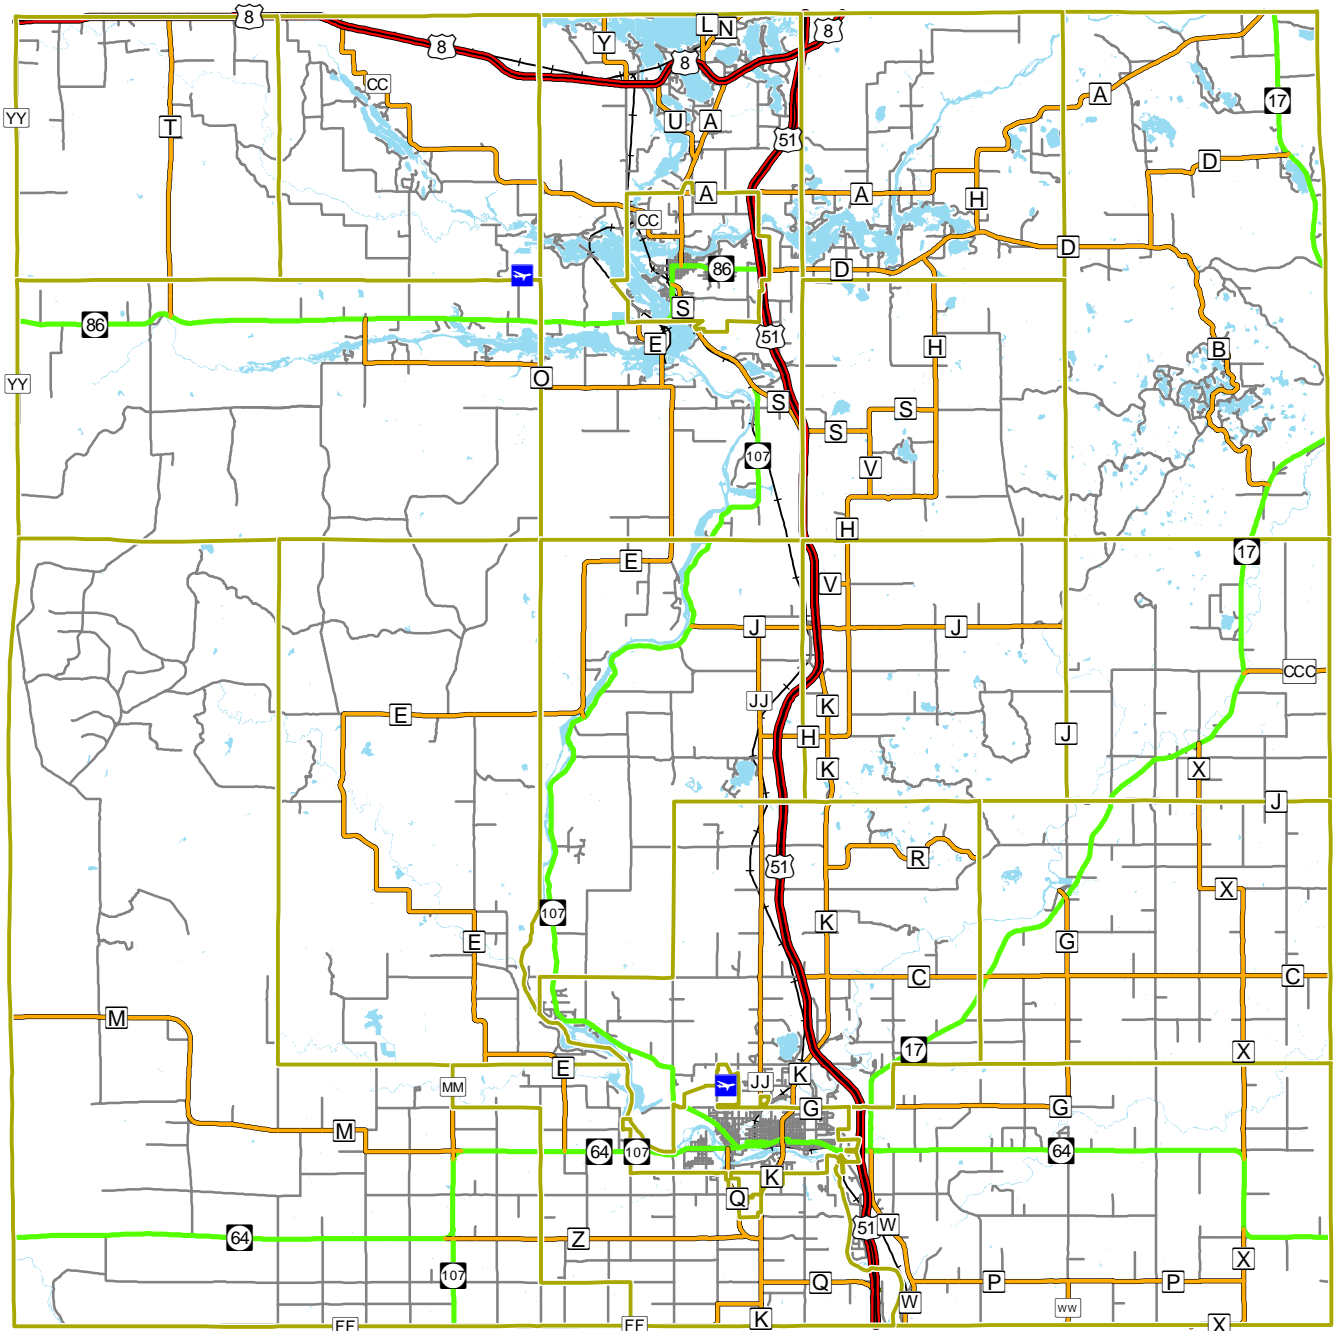

Map 5 Transportation Map Lincoln County, Wisconsin

- Airport
- Minor Civil Divisions
- US Highway
- State Highways
- County Highways
- Local Roads
- Railroad
- Water

Source: NCWRPC & WI DNR
 This map is neither a legally recorded map nor a survey and is not intended to be used as one. This drawing is a compilation of records, information and data used for reference purposes only. NCWRPC is not responsible for any inaccuracies herein contained.