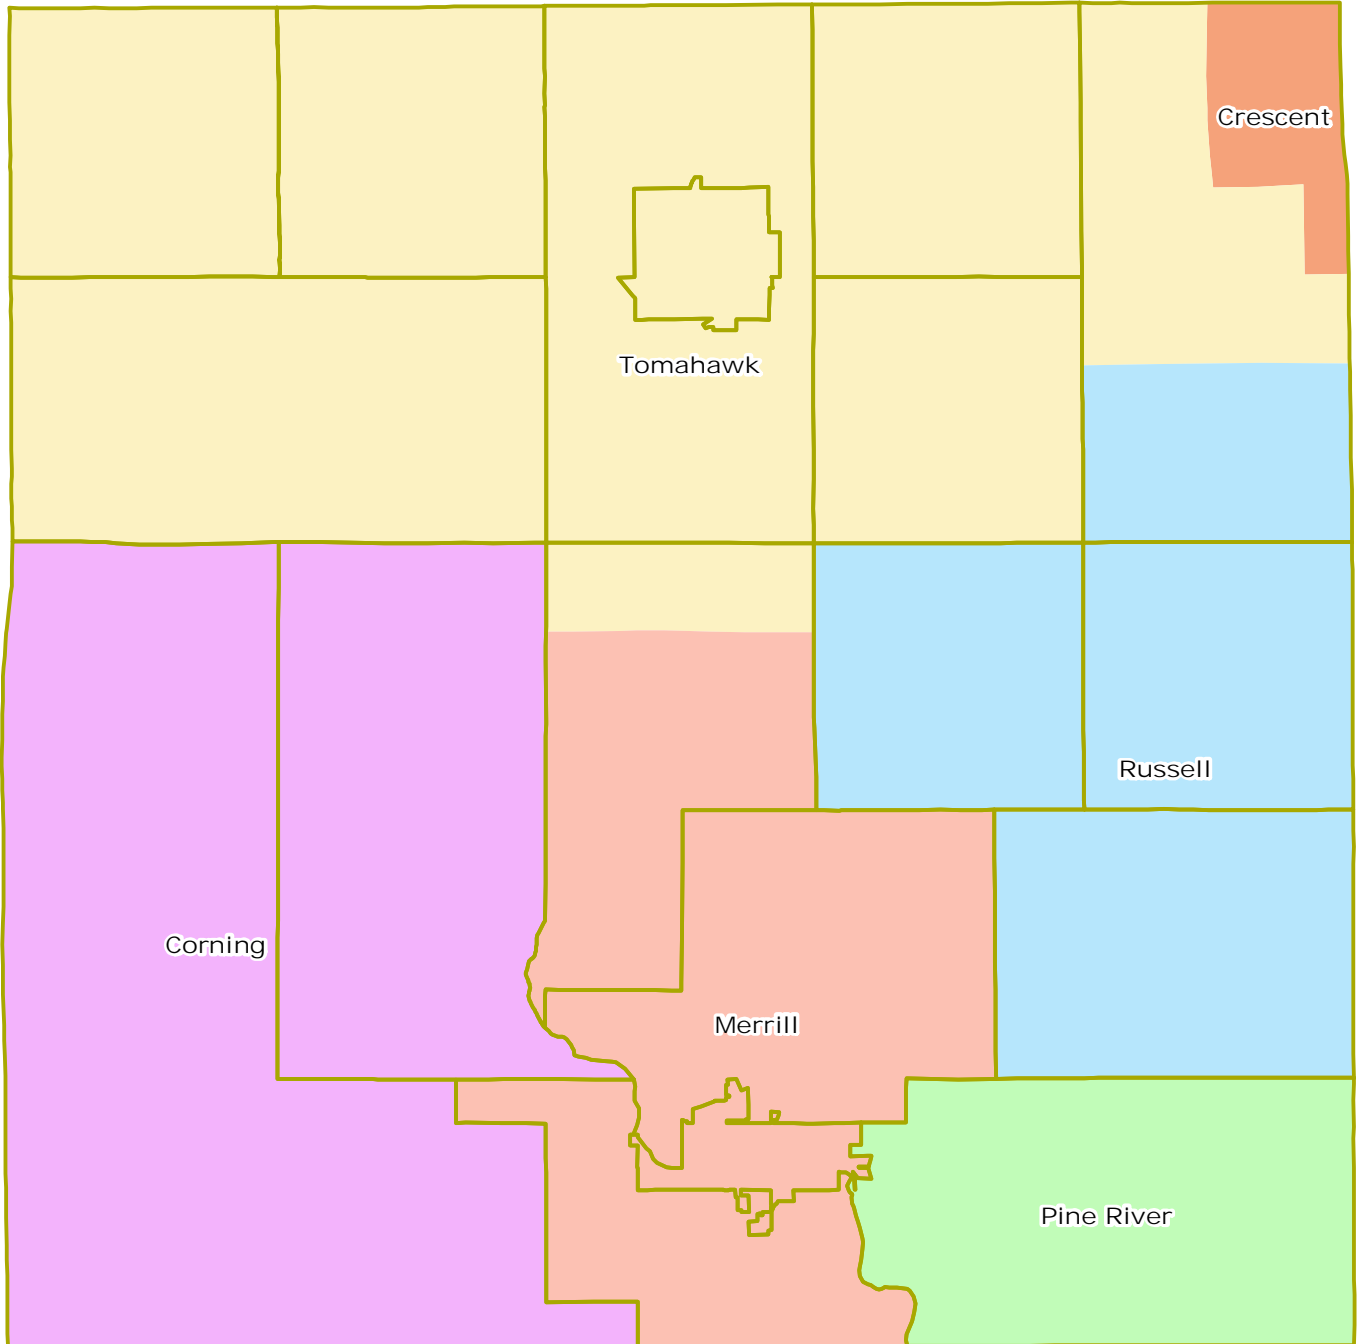

Map 7  
**Fire Service Map**  
 Lincoln County, Wisconsin

- Minor Civil Divisions
- Fire Service Areas**
- Corning
- Crescent
- Merrill
- Pine River
- Russell
- Tomahawk

Source: NCWRPC & WI DNR

This map is neither a legally recorded map nor a survey and is not intended to be used as one. This drawing is a compilation of records, information and data used for reference purposes only. NCWRPC is not responsible for any inaccuracies herein contained.