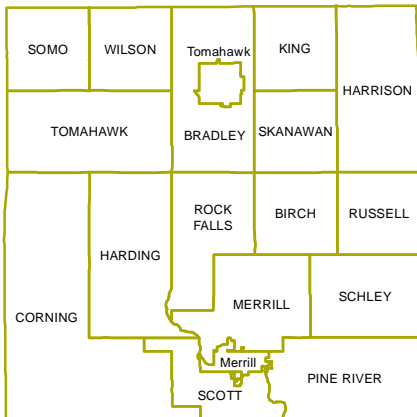

Map 7  
**Fire Service Map**  
 Lincoln County, Wisconsin

- Minor Civil Divisions
- Fire Service Areas**
- Corning
- Crescent
- Merrill
- Pine River
- Russell
- Tomahawk

Source: NCWRPC & WI DNR

This map is neither a legally recorded map nor a survey and is not intended to be used as one. This drawing is a compilation of records, information and data used for reference purposes only. NCWRPC is not responsible for any inaccuracies herein contained.