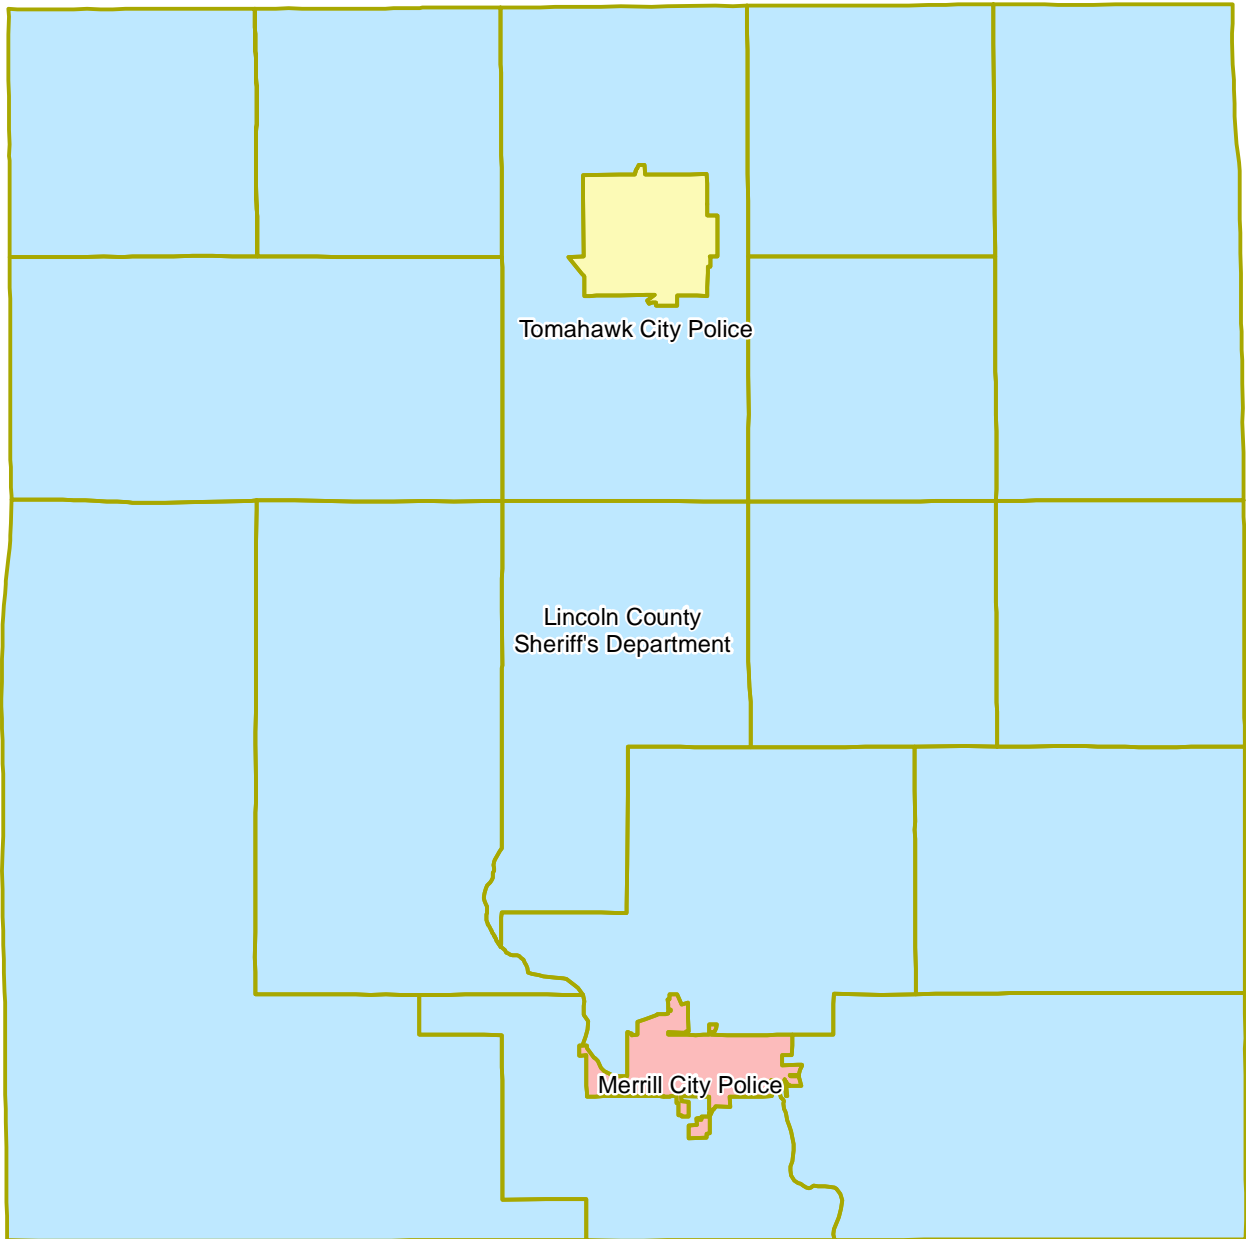

Map 9
Police Service Map
 Lincoln County, Wisconsin

-  Minor Civil Divisions
- Police Service Areas**
-  Lincoln County Sheriff's Department
-  Merrill City Police
-  Tomahawk City Police

Source: NCWRPC & WI DNR

This map is neither a legally recorded map nor a survey and is not intended to be used as one. This drawing is a compilation of records, information and data used for reference purposes only. NCWRPC is not responsible for any inaccuracies herein contained.