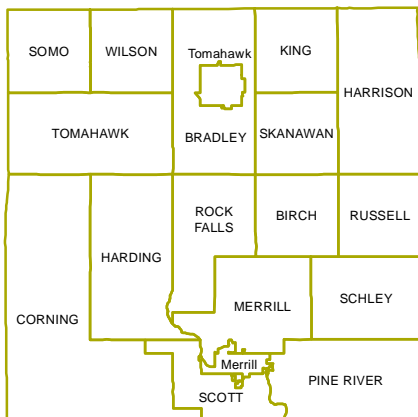

Map 9
Police Service Map
 Lincoln County, Wisconsin

-  Minor Civil Divisions
- Police Service Areas**
-  Lincoln County Sheriff's Department
-  Merrill City Police
-  Tomahawk City Police

Source: NCWRPC & WI DNR

This map is neither a legally recorded map nor a survey and is not intended to be used as one. This drawing is a compilation of records, information and data used for reference purposes only. NCWRPC is not responsible for any inaccuracies herein contained.