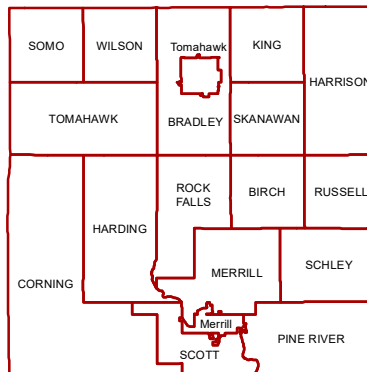

Legend

- Minor Civil Divisions
- US Highway
- State Highways
- County Highways
- Water
- Federal Lands
- State Lands
- County Lands
- School Forest
- City - Town Lands
- UWSP
- Private

Source: WI DNR, Lincoln Co & NCWRPC

This map is neither a legally recorded map nor a survey and is not intended to be used as one. This drawing is a compilation of records, information and data used for reference purposes only. NCWRPC is not responsible for any inaccuracies herein contained.