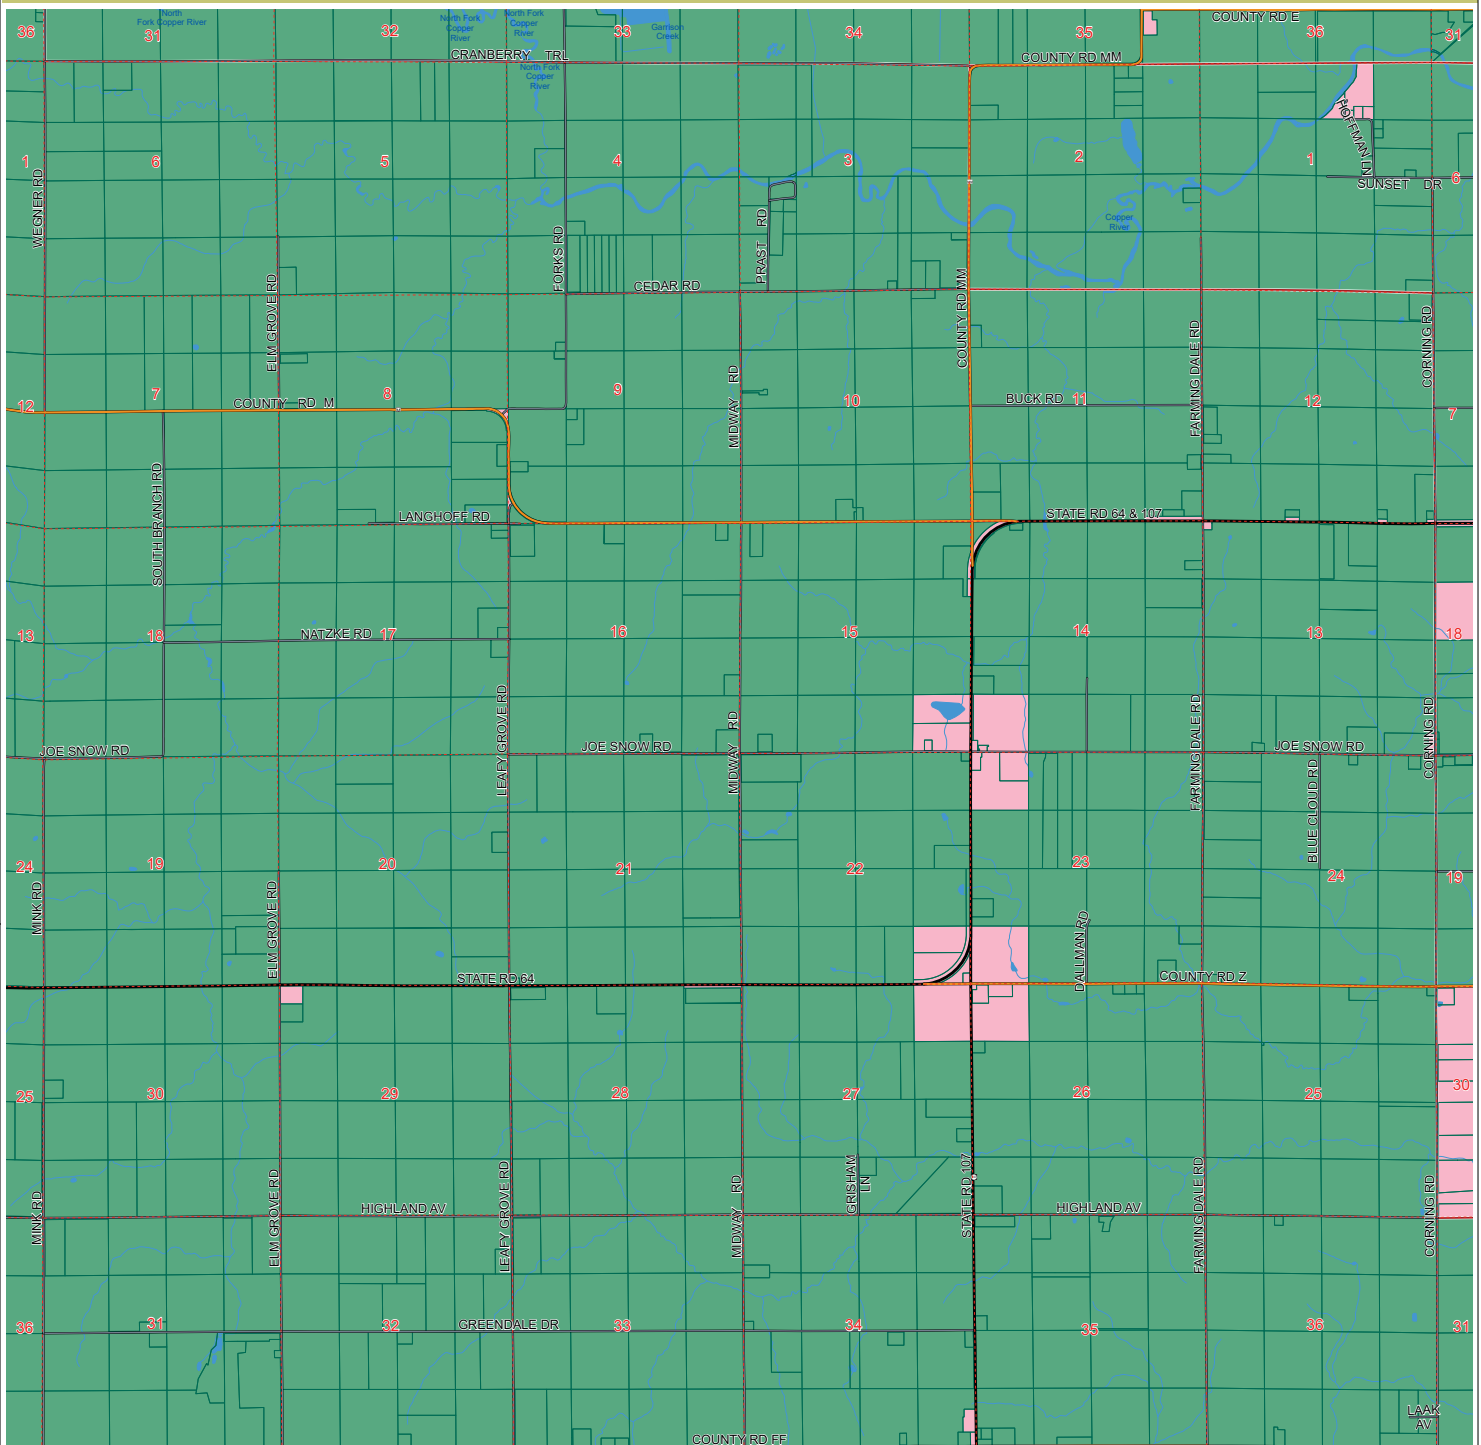

Farmland Preservation Areas

Town of Corning - Town of Scott - T31N R5E

Legend

- Minor Civil Divisions
- US Highway
- State Highways
- County Highways
- Roads
- Water
- Section Lines
- Planned Out
- Farmland Preservation

Date: 11/21/2016