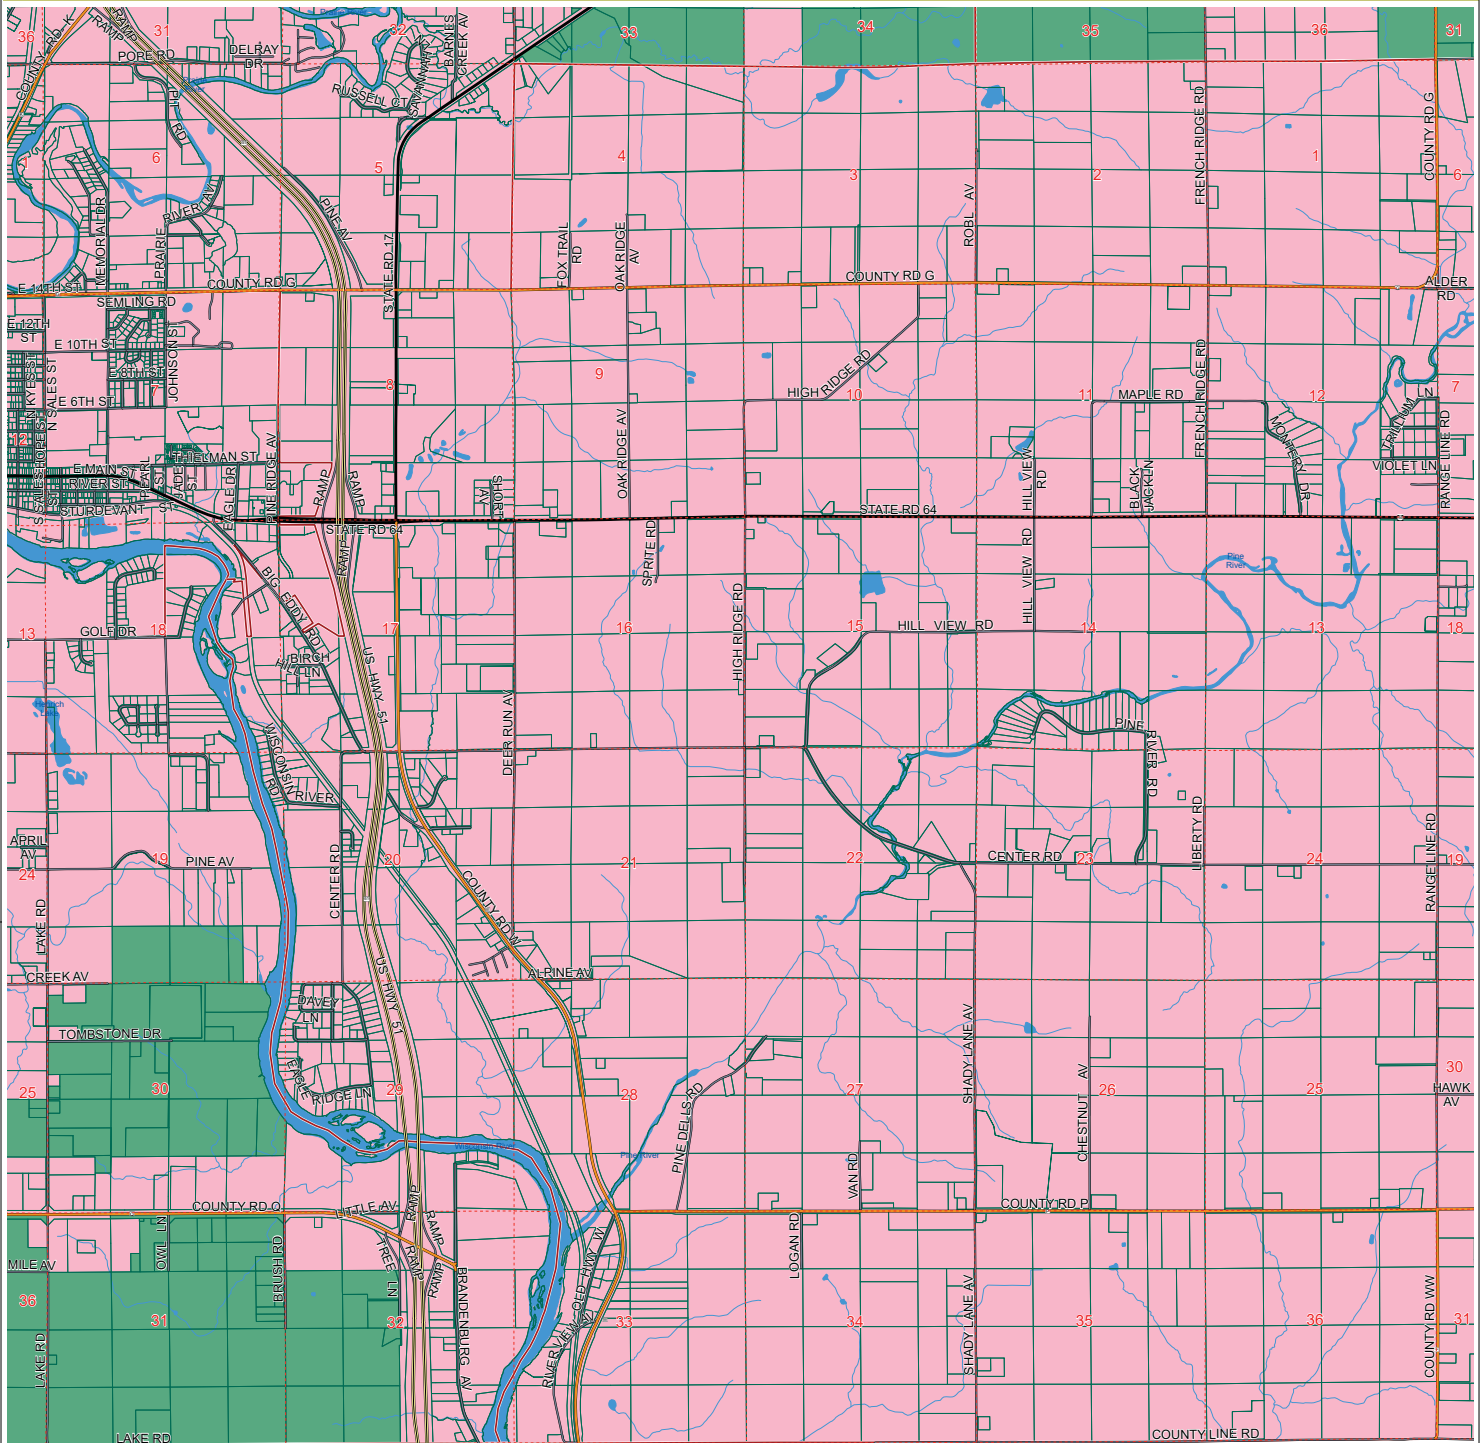

Farmland Preservation Areas

Town of Scott - Town of Pine River - T31N R7E

Legend

- Minor Civil Divisions
- US Highway
- State Highways
- County Highways
- Roads
- Water
- Section Lines
- Planned Out
- Farmland Preservation

Date: 11/21/2016