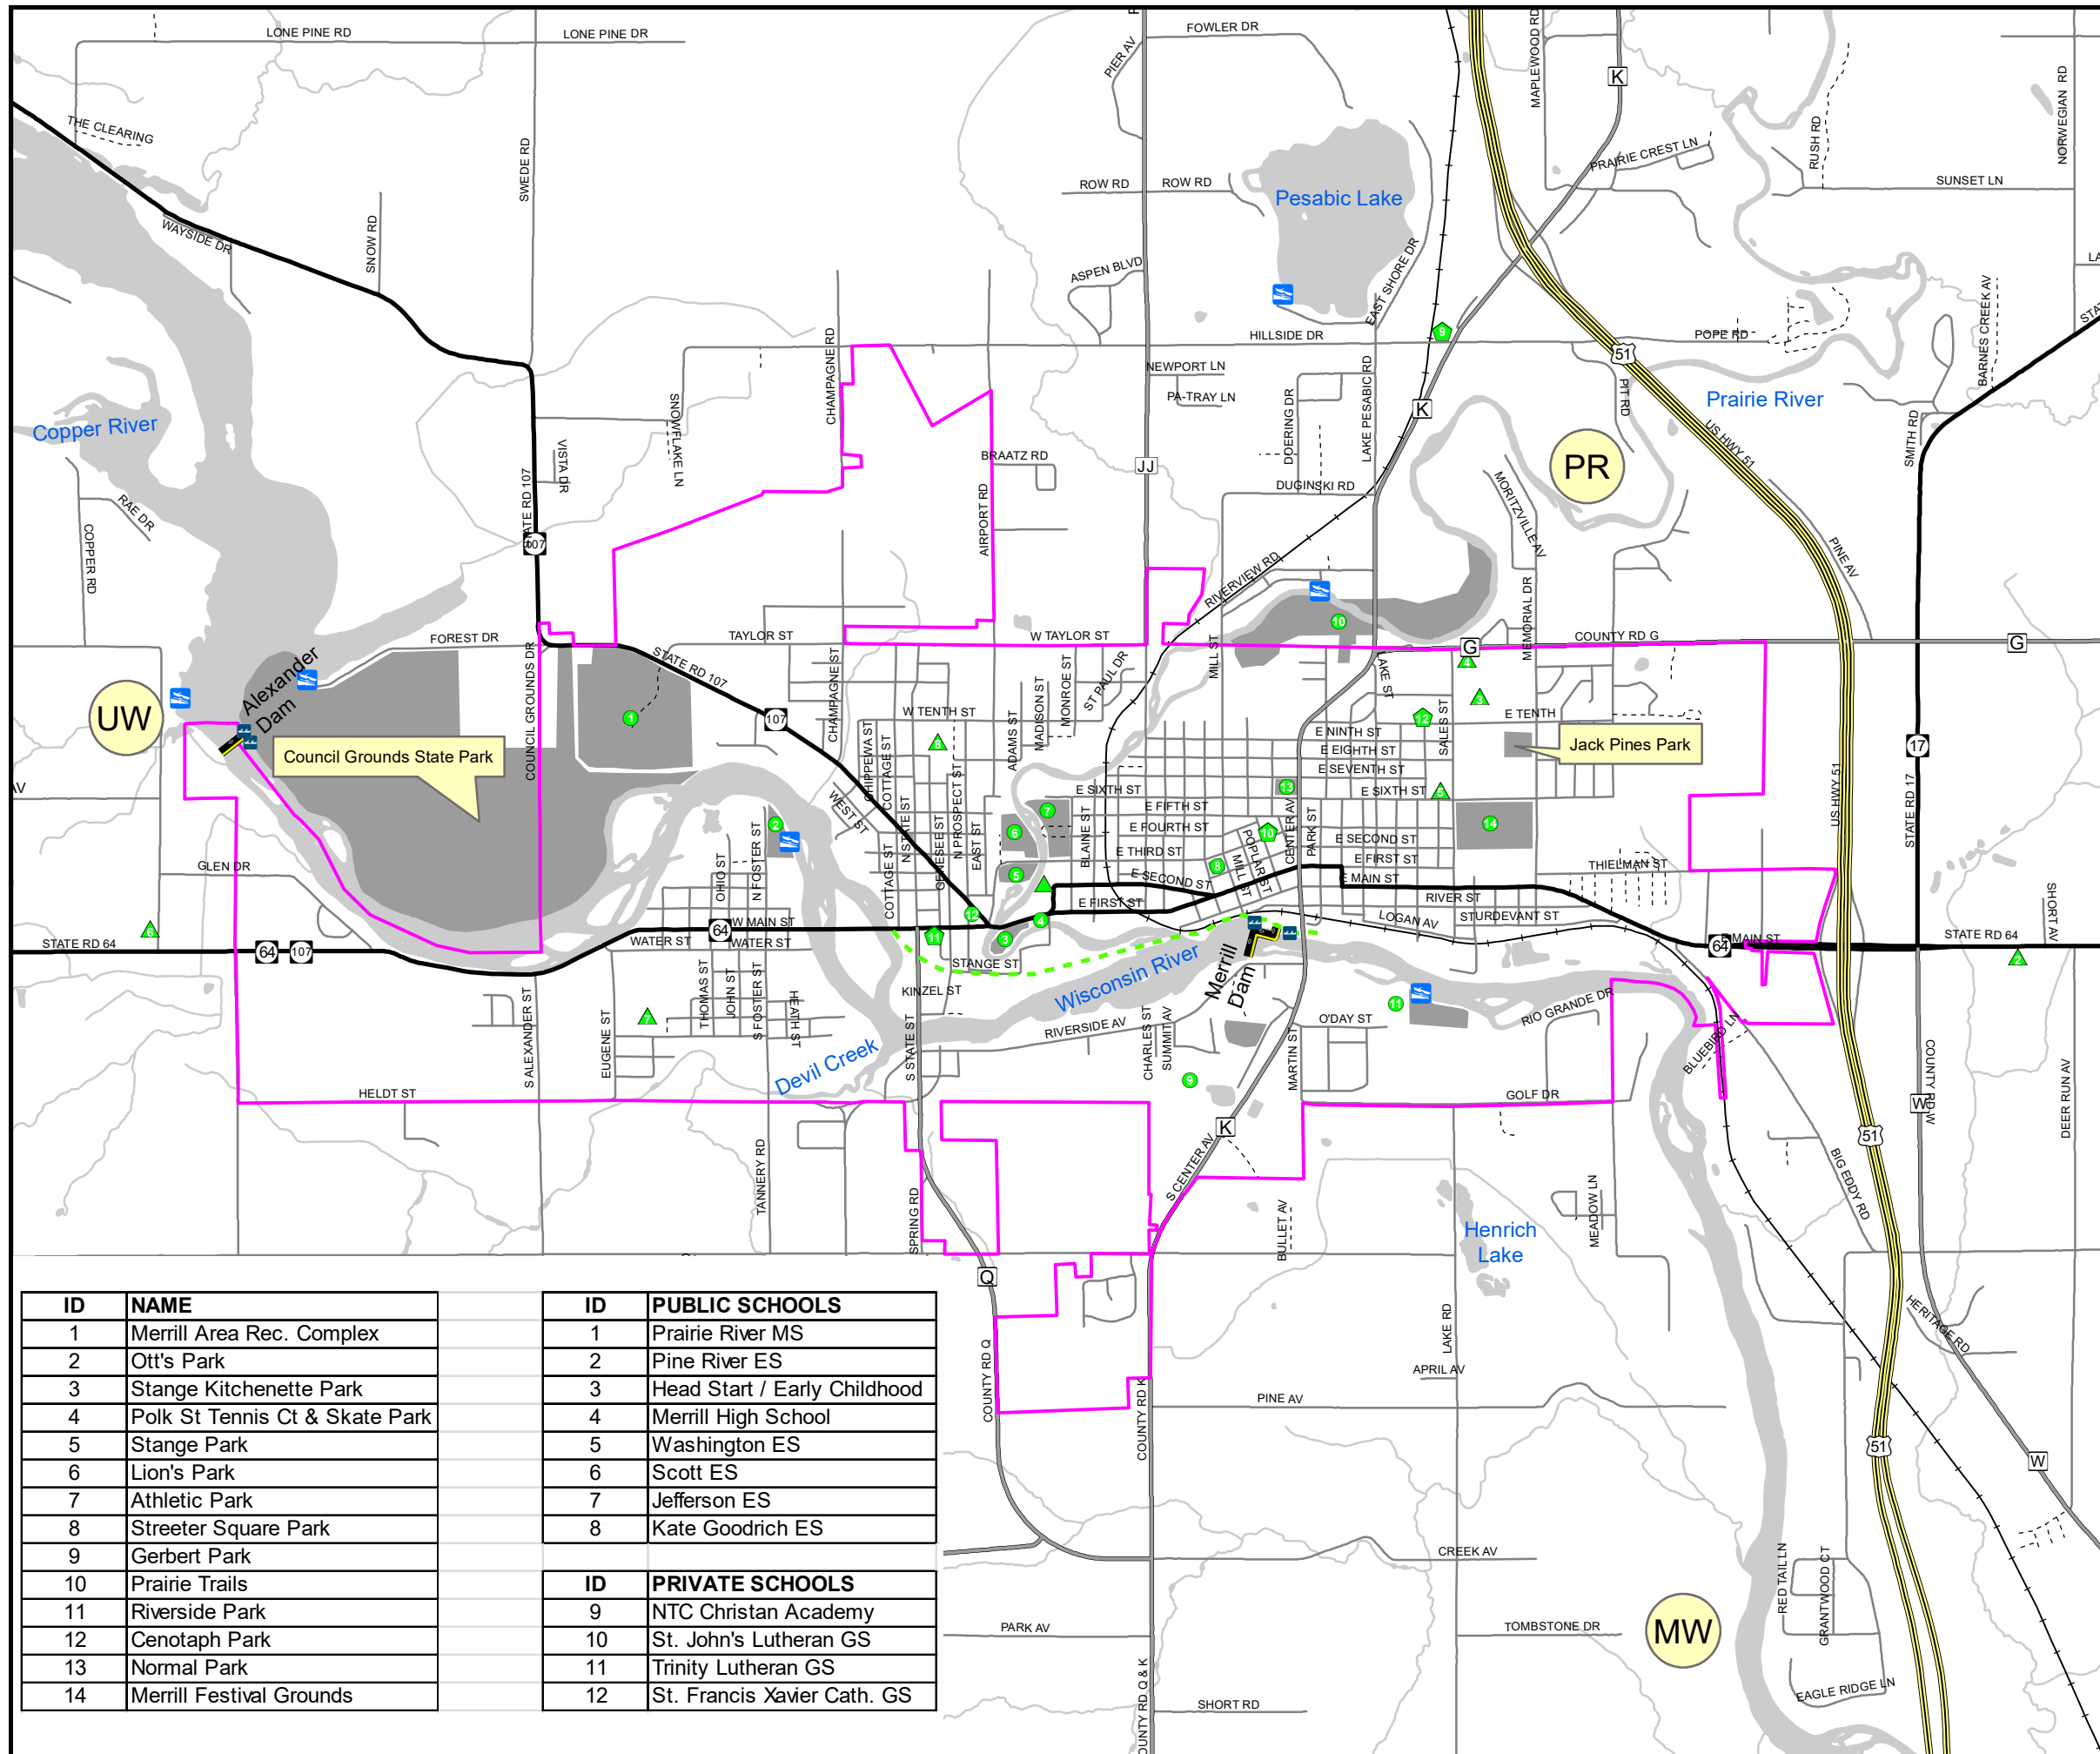

Map 1 Existing Parks City of Merrill

- Minor Civil Divisions
- US Highways
- State Highways
- County Highways
- Local Roads
- Private / Other
- Railroad
- Water
- Private Schools
- Public Schools
- Airport
- Boat Launch
- Parks
- Canoe Portage
- River Bend Trail

- State & County Parks**
- Wisconsin Land Legacy Areas**
- Upper Wisconsin River
 - Middle Wisconsin River
 - Prairie River

This map is neither a legally recorded map nor a survey and is not intended to be used as one. This drawing is a compilation of records, information and data used for reference purposes only. NCWRPC is not responsible for any inaccuracies herein contained.

ID	NAME	ID	PUBLIC SCHOOLS
1	Merrill Area Rec. Complex	1	Prairie River MS
2	Ott's Park	2	Pine River ES
3	Stange Kitchenette Park	3	Head Start / Early Childhood
4	Polk St Tennis Ct & Skate Park	4	Merrill High School
5	Stange Park	5	Washington ES
6	Lion's Park	6	Scott ES
7	Athletic Park	7	Jefferson ES
8	Streeter Square Park	8	Kate Goodrich ES
9	Gerbert Park		
10	Prairie Trails	ID	PRIVATE SCHOOLS
11	Riverside Park	9	NTC Christan Academy
12	Cenotaph Park	10	St. John's Lutheran GS
13	Normal Park	11	Trinity Lutheran GS
14	Merrill Festival Grounds	12	St. Francis Xavier Cath. GS