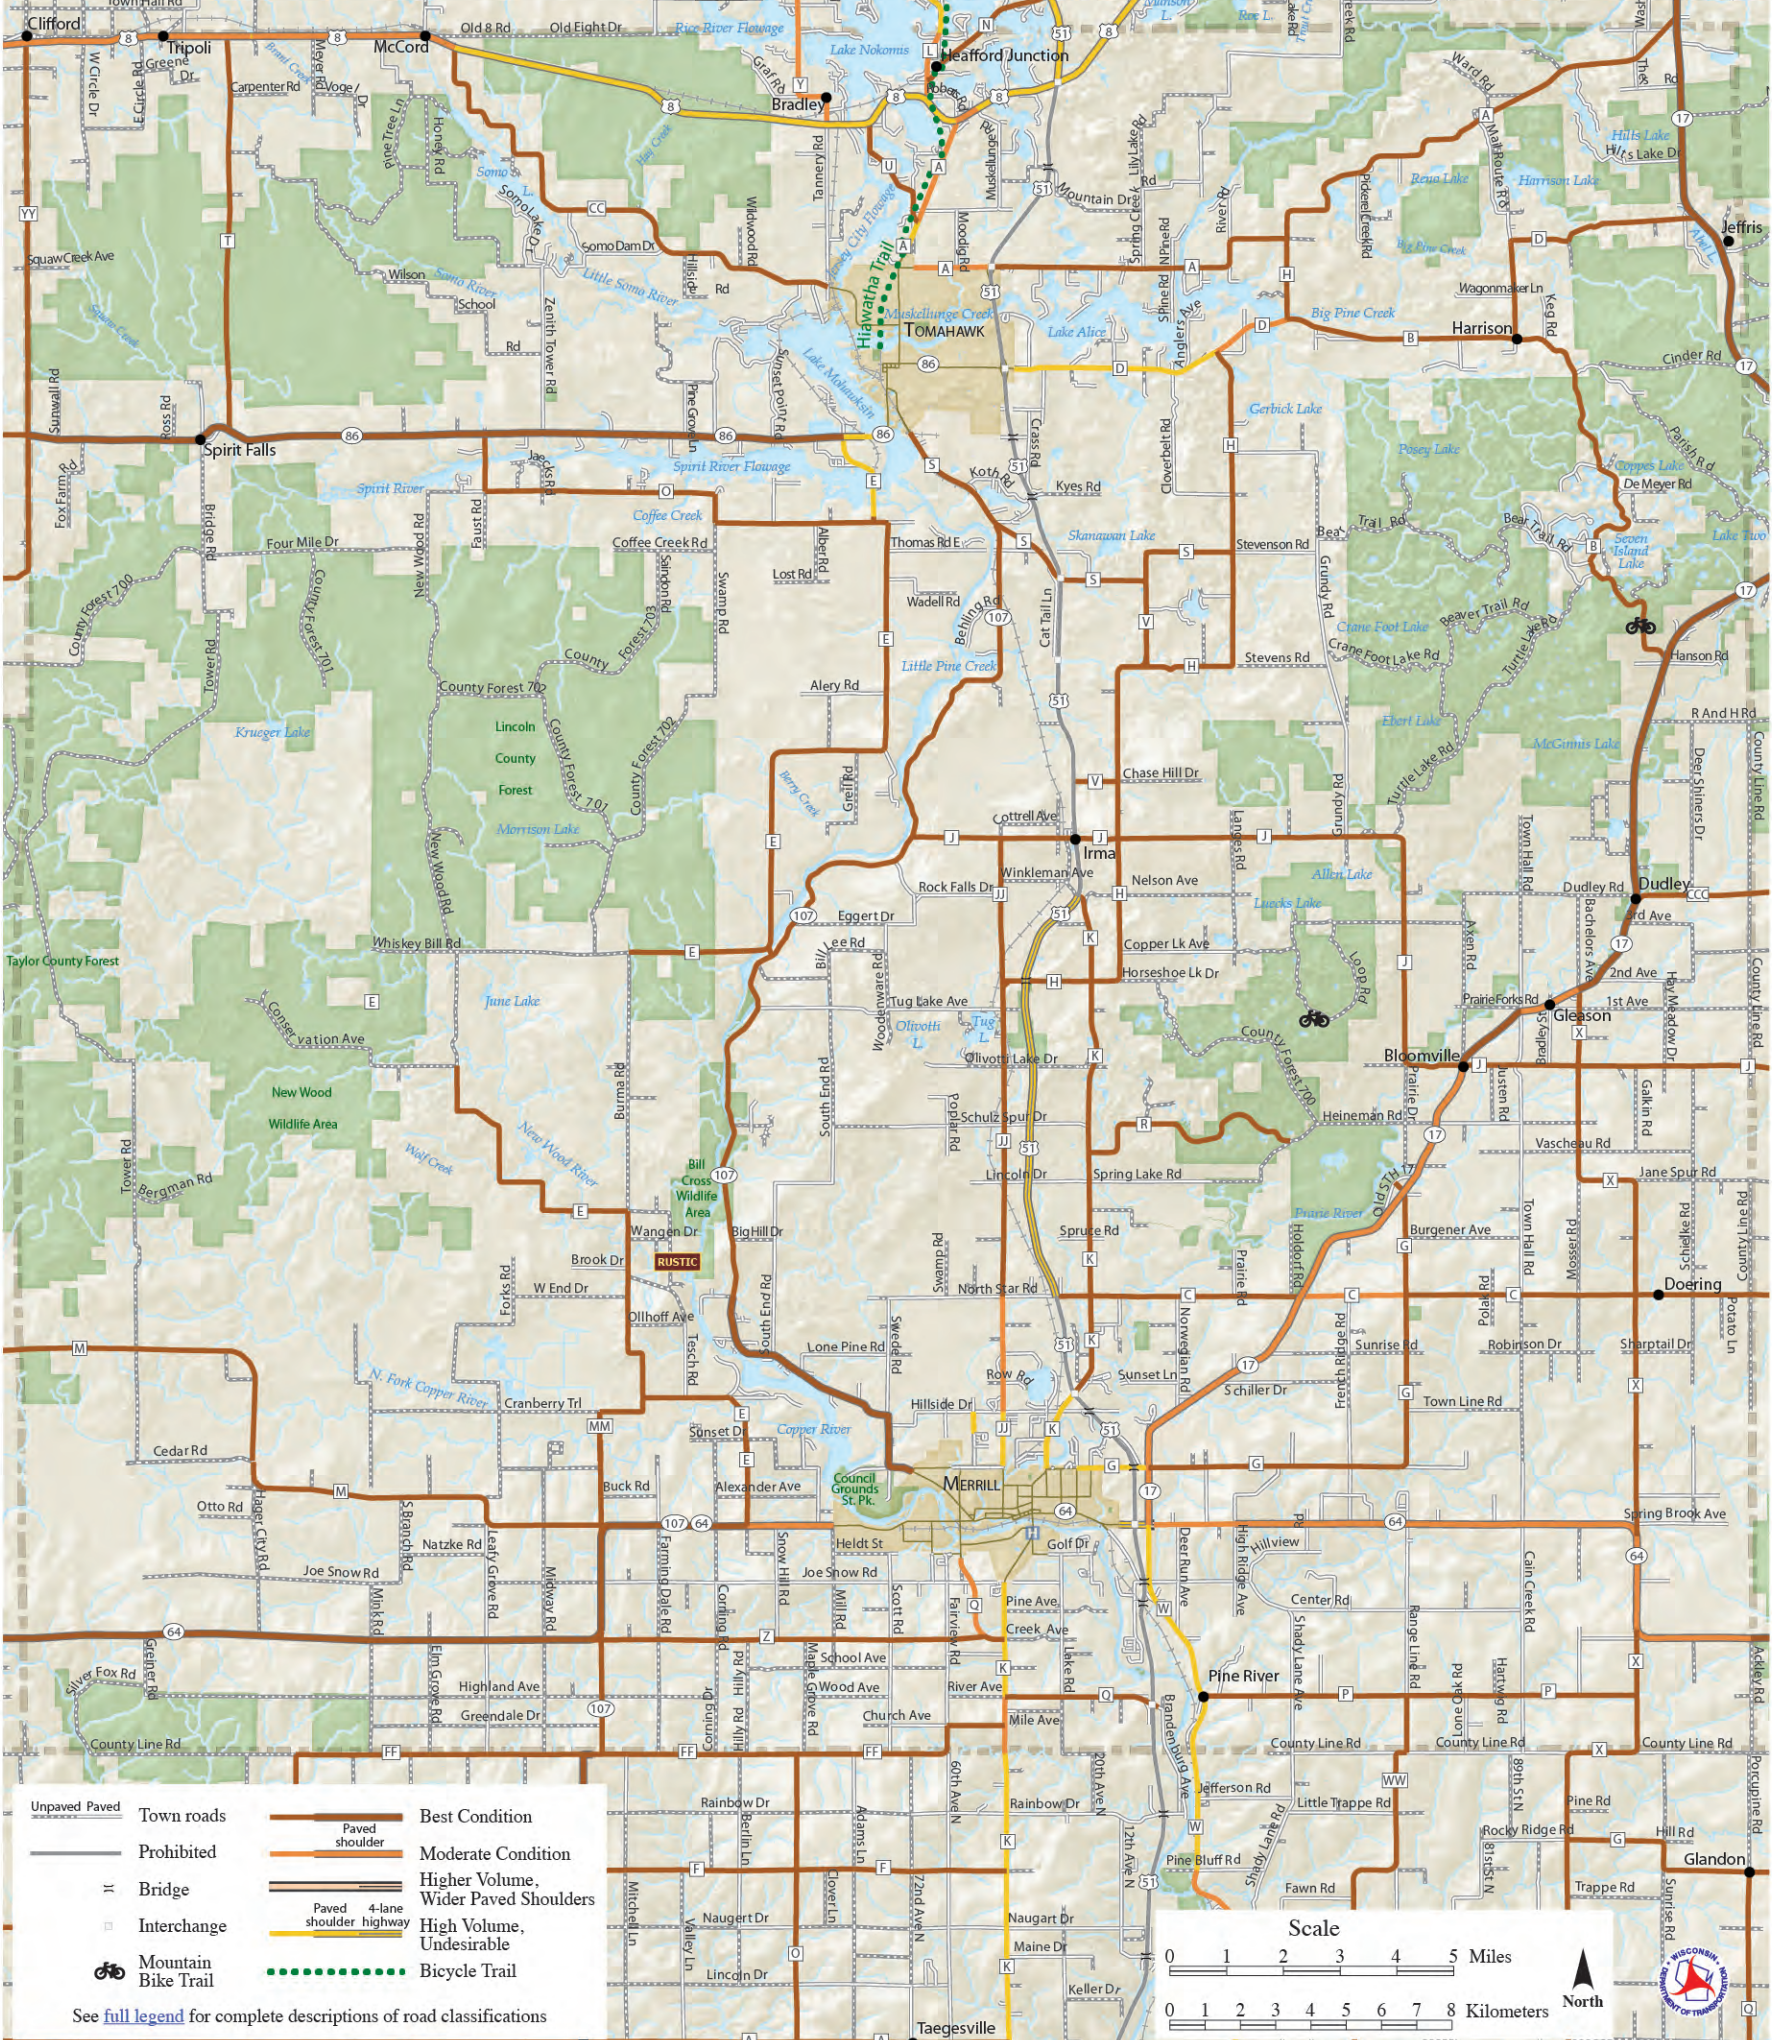

Lincoln County Wisconsin Bicycle Map

Unpaved	Town roads	Paved shoulder	Best Condition
Prohibited		Paved 4-lane shoulder highway	Moderate Condition
Bridge		Bicycle Trail	Higher Volume, Wider Paved Shoulders
Interchange			High Volume, Undesirable
Mountain Bike Trail			

See [full legend](#) for complete descriptions of road classifications