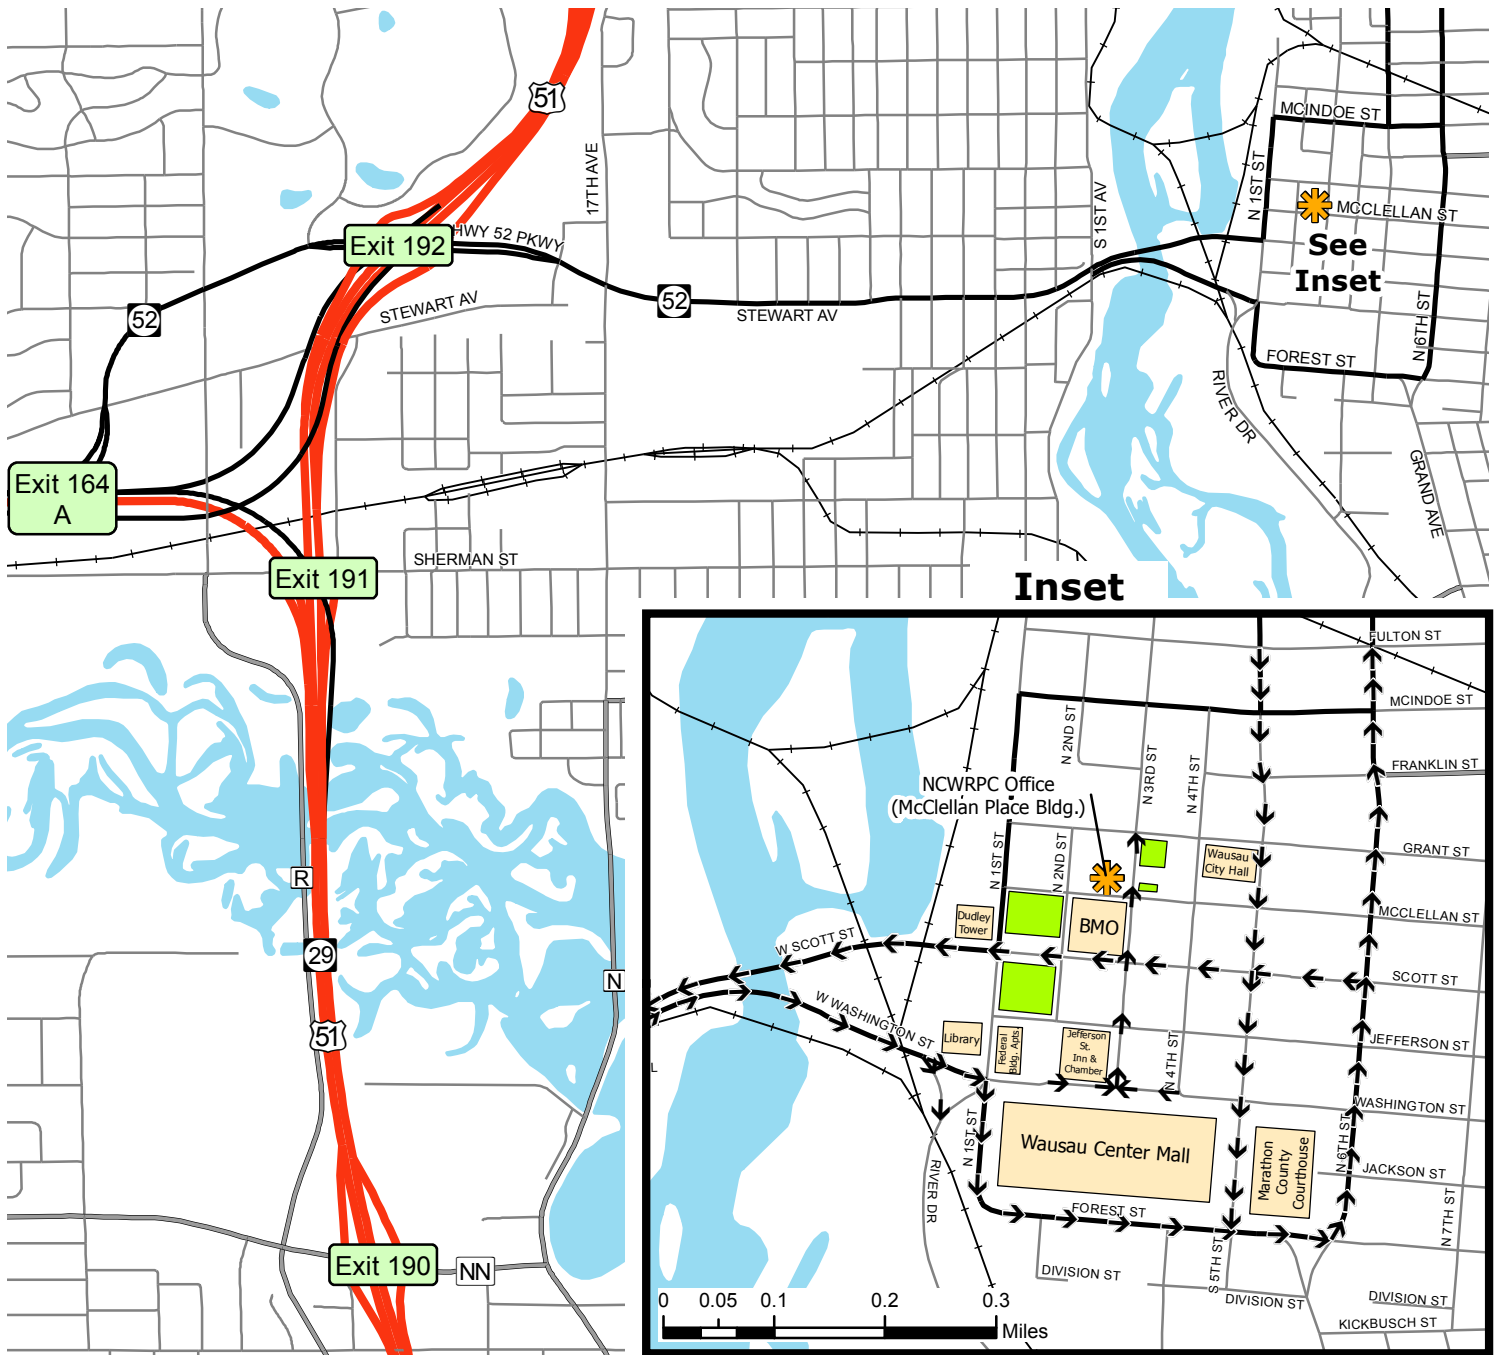

North Central Wisconsin Regional Planning Commission Office Location

From USH 51 Exit 192 (Stewart Ave.) Go East, go over bridge (Stewart Ave. turns into Washington St.), go to 1st St., Turn left (North), Go three blocks to McClellan St., Turn right (East), Go 1 1/2 blocks, McClellan Place Building left (North) side of the street.