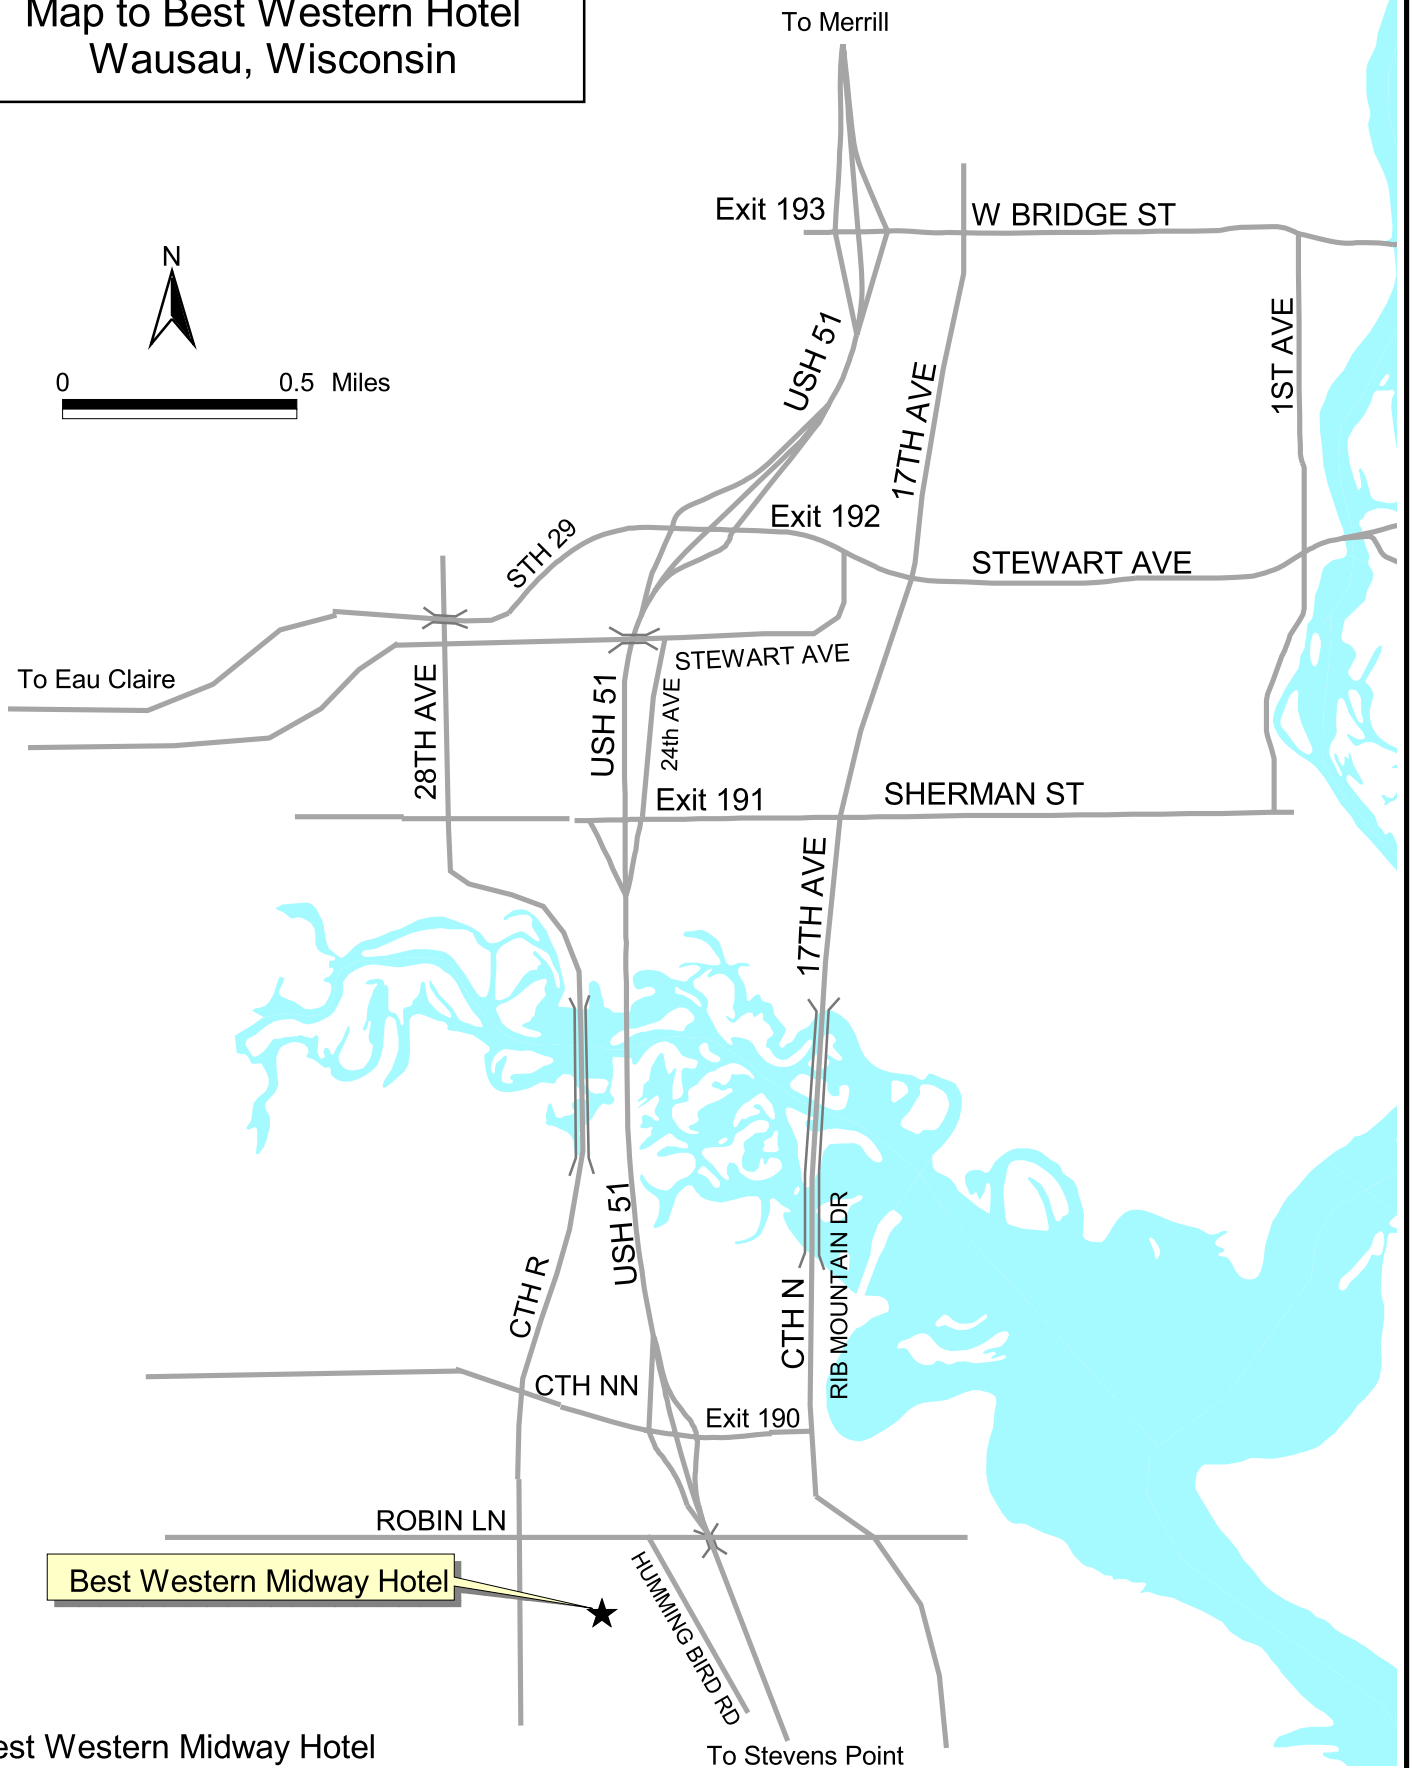

Map to Best Western Hotel Wausau, Wisconsin

0 0.5 Miles

Best Western Midway Hotel

Best Western Midway Hotel
2901 Humming Bird Road
Wausau, WI 54401
715-842-1616