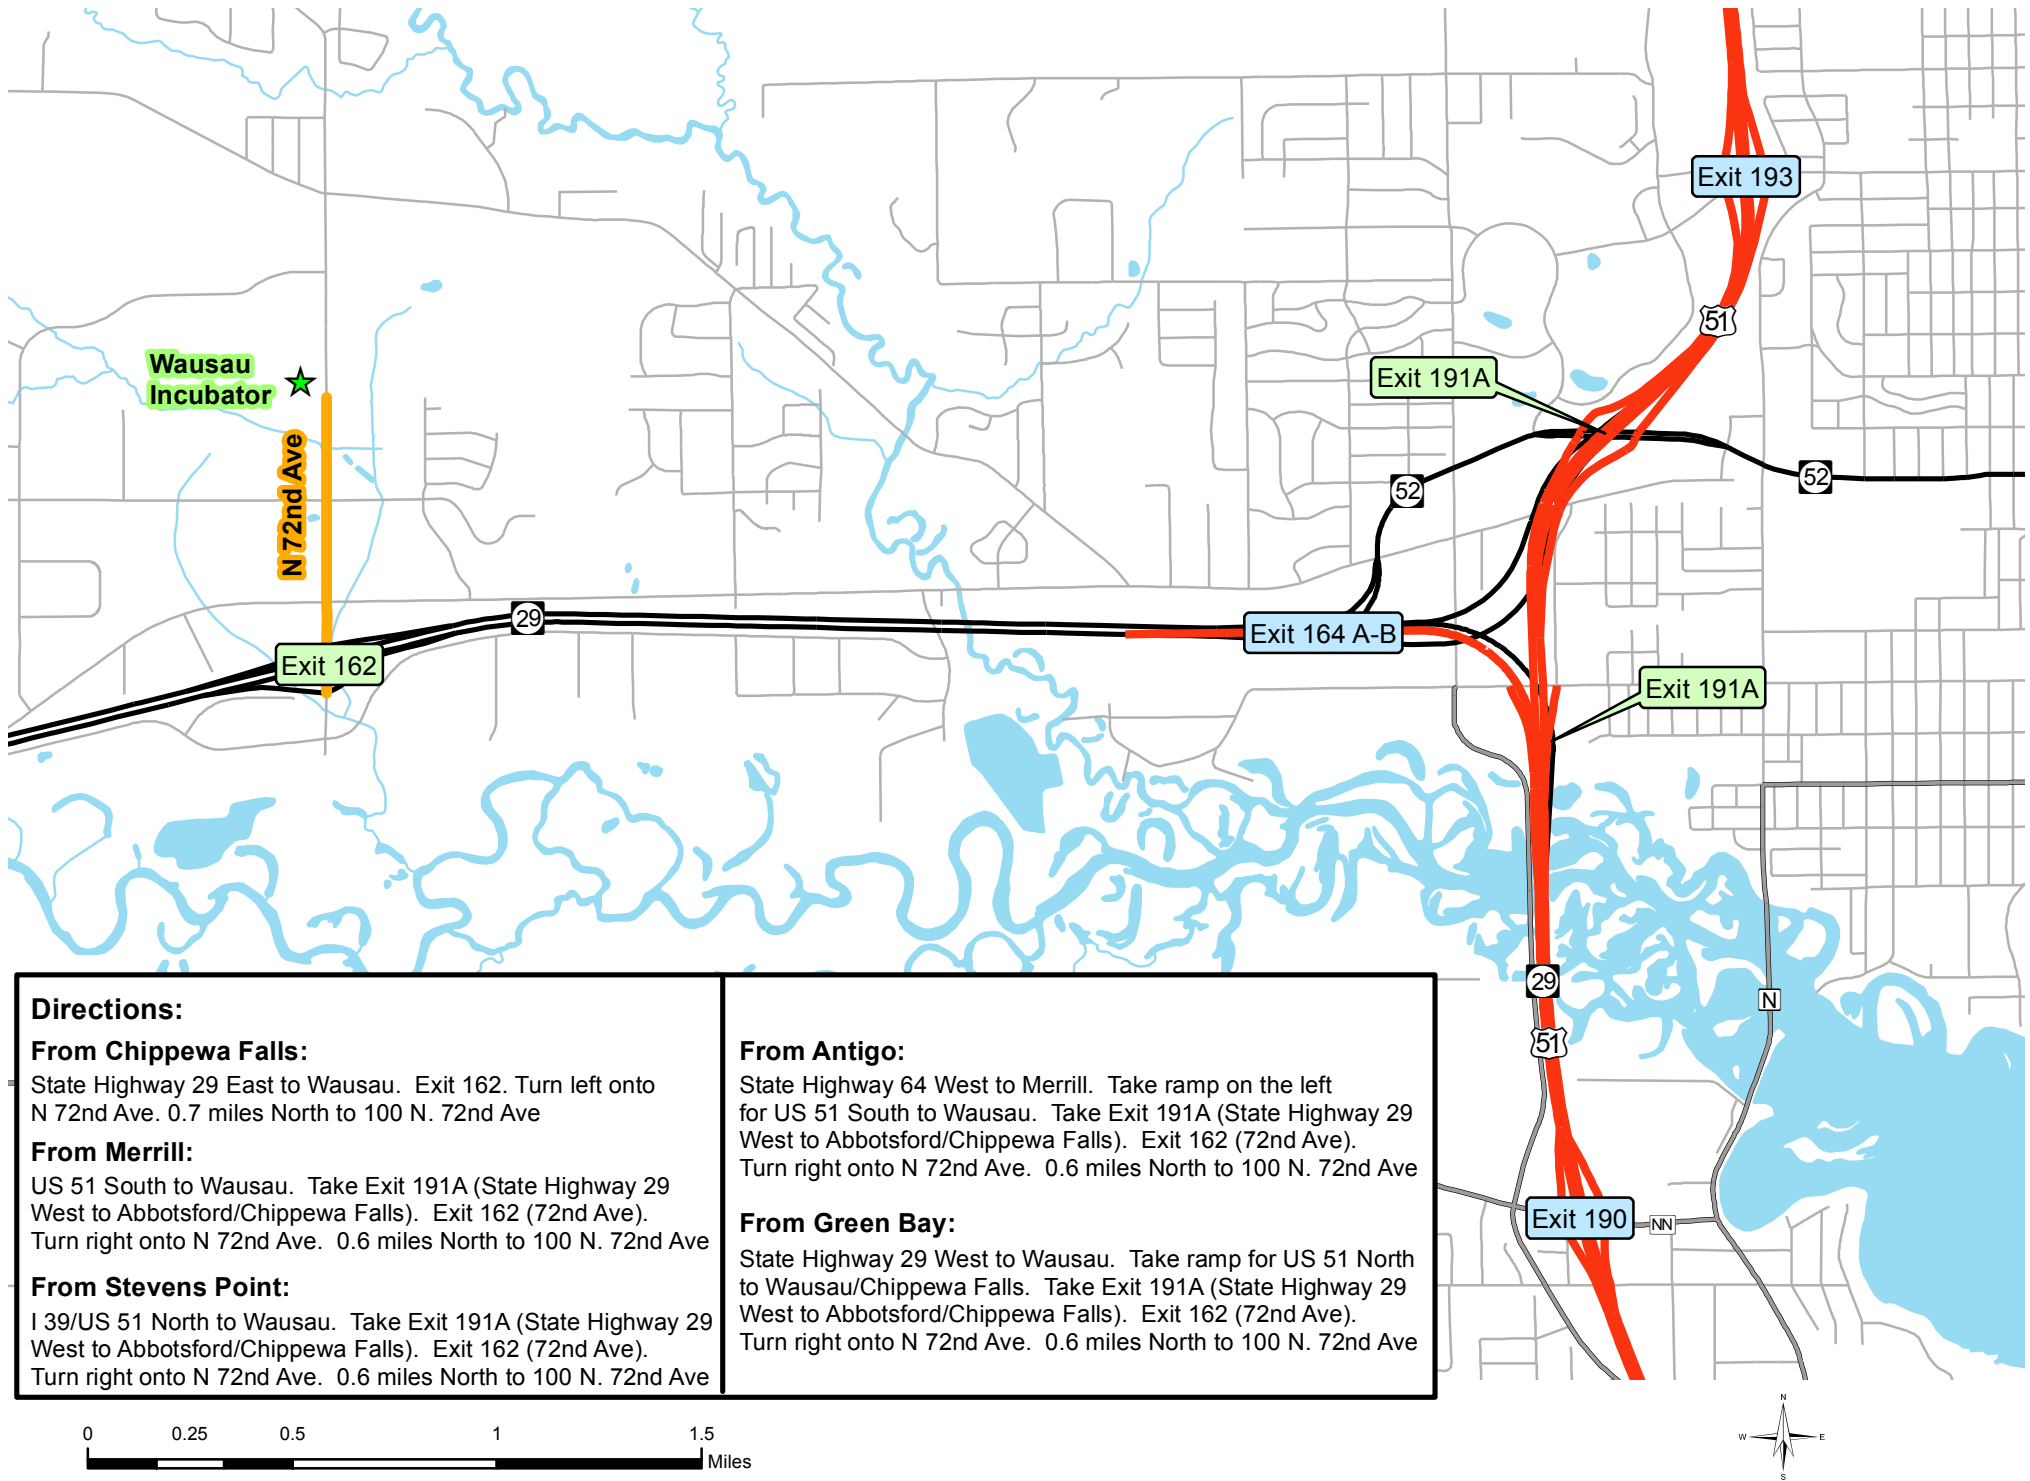

Entrepreneurial & Education Center (Wausau Business Incubator) 100 N. 72nd Ave - 715-848-2016

Directions:

From Chippewa Falls:

State Highway 29 East to Wausau. Exit 162. Turn left onto N 72nd Ave. 0.7 miles North to 100 N. 72nd Ave

From Merrill:

US 51 South to Wausau. Take Exit 191A (State Highway 29 West to Abbotsford/Chippewa Falls). Exit 162 (72nd Ave). Turn right onto N 72nd Ave. 0.6 miles North to 100 N. 72nd Ave

From Stevens Point:

I 39/US 51 North to Wausau. Take Exit 191A (State Highway 29 West to Abbotsford/Chippewa Falls). Exit 162 (72nd Ave). Turn right onto N 72nd Ave. 0.6 miles North to 100 N. 72nd Ave

From Antigo:

State Highway 64 West to Merrill. Take ramp on the left for US 51 South to Wausau. Take Exit 191A (State Highway 29 West to Abbotsford/Chippewa Falls). Exit 162 (72nd Ave). Turn right onto N 72nd Ave. 0.6 miles North to 100 N. 72nd Ave

From Green Bay:

State Highway 29 West to Wausau. Take ramp for US 51 North to Wausau/Chippewa Falls. Take Exit 191A (State Highway 29 West to Abbotsford/Chippewa Falls). Exit 162 (72nd Ave). Turn right onto N 72nd Ave. 0.6 miles North to 100 N. 72nd Ave