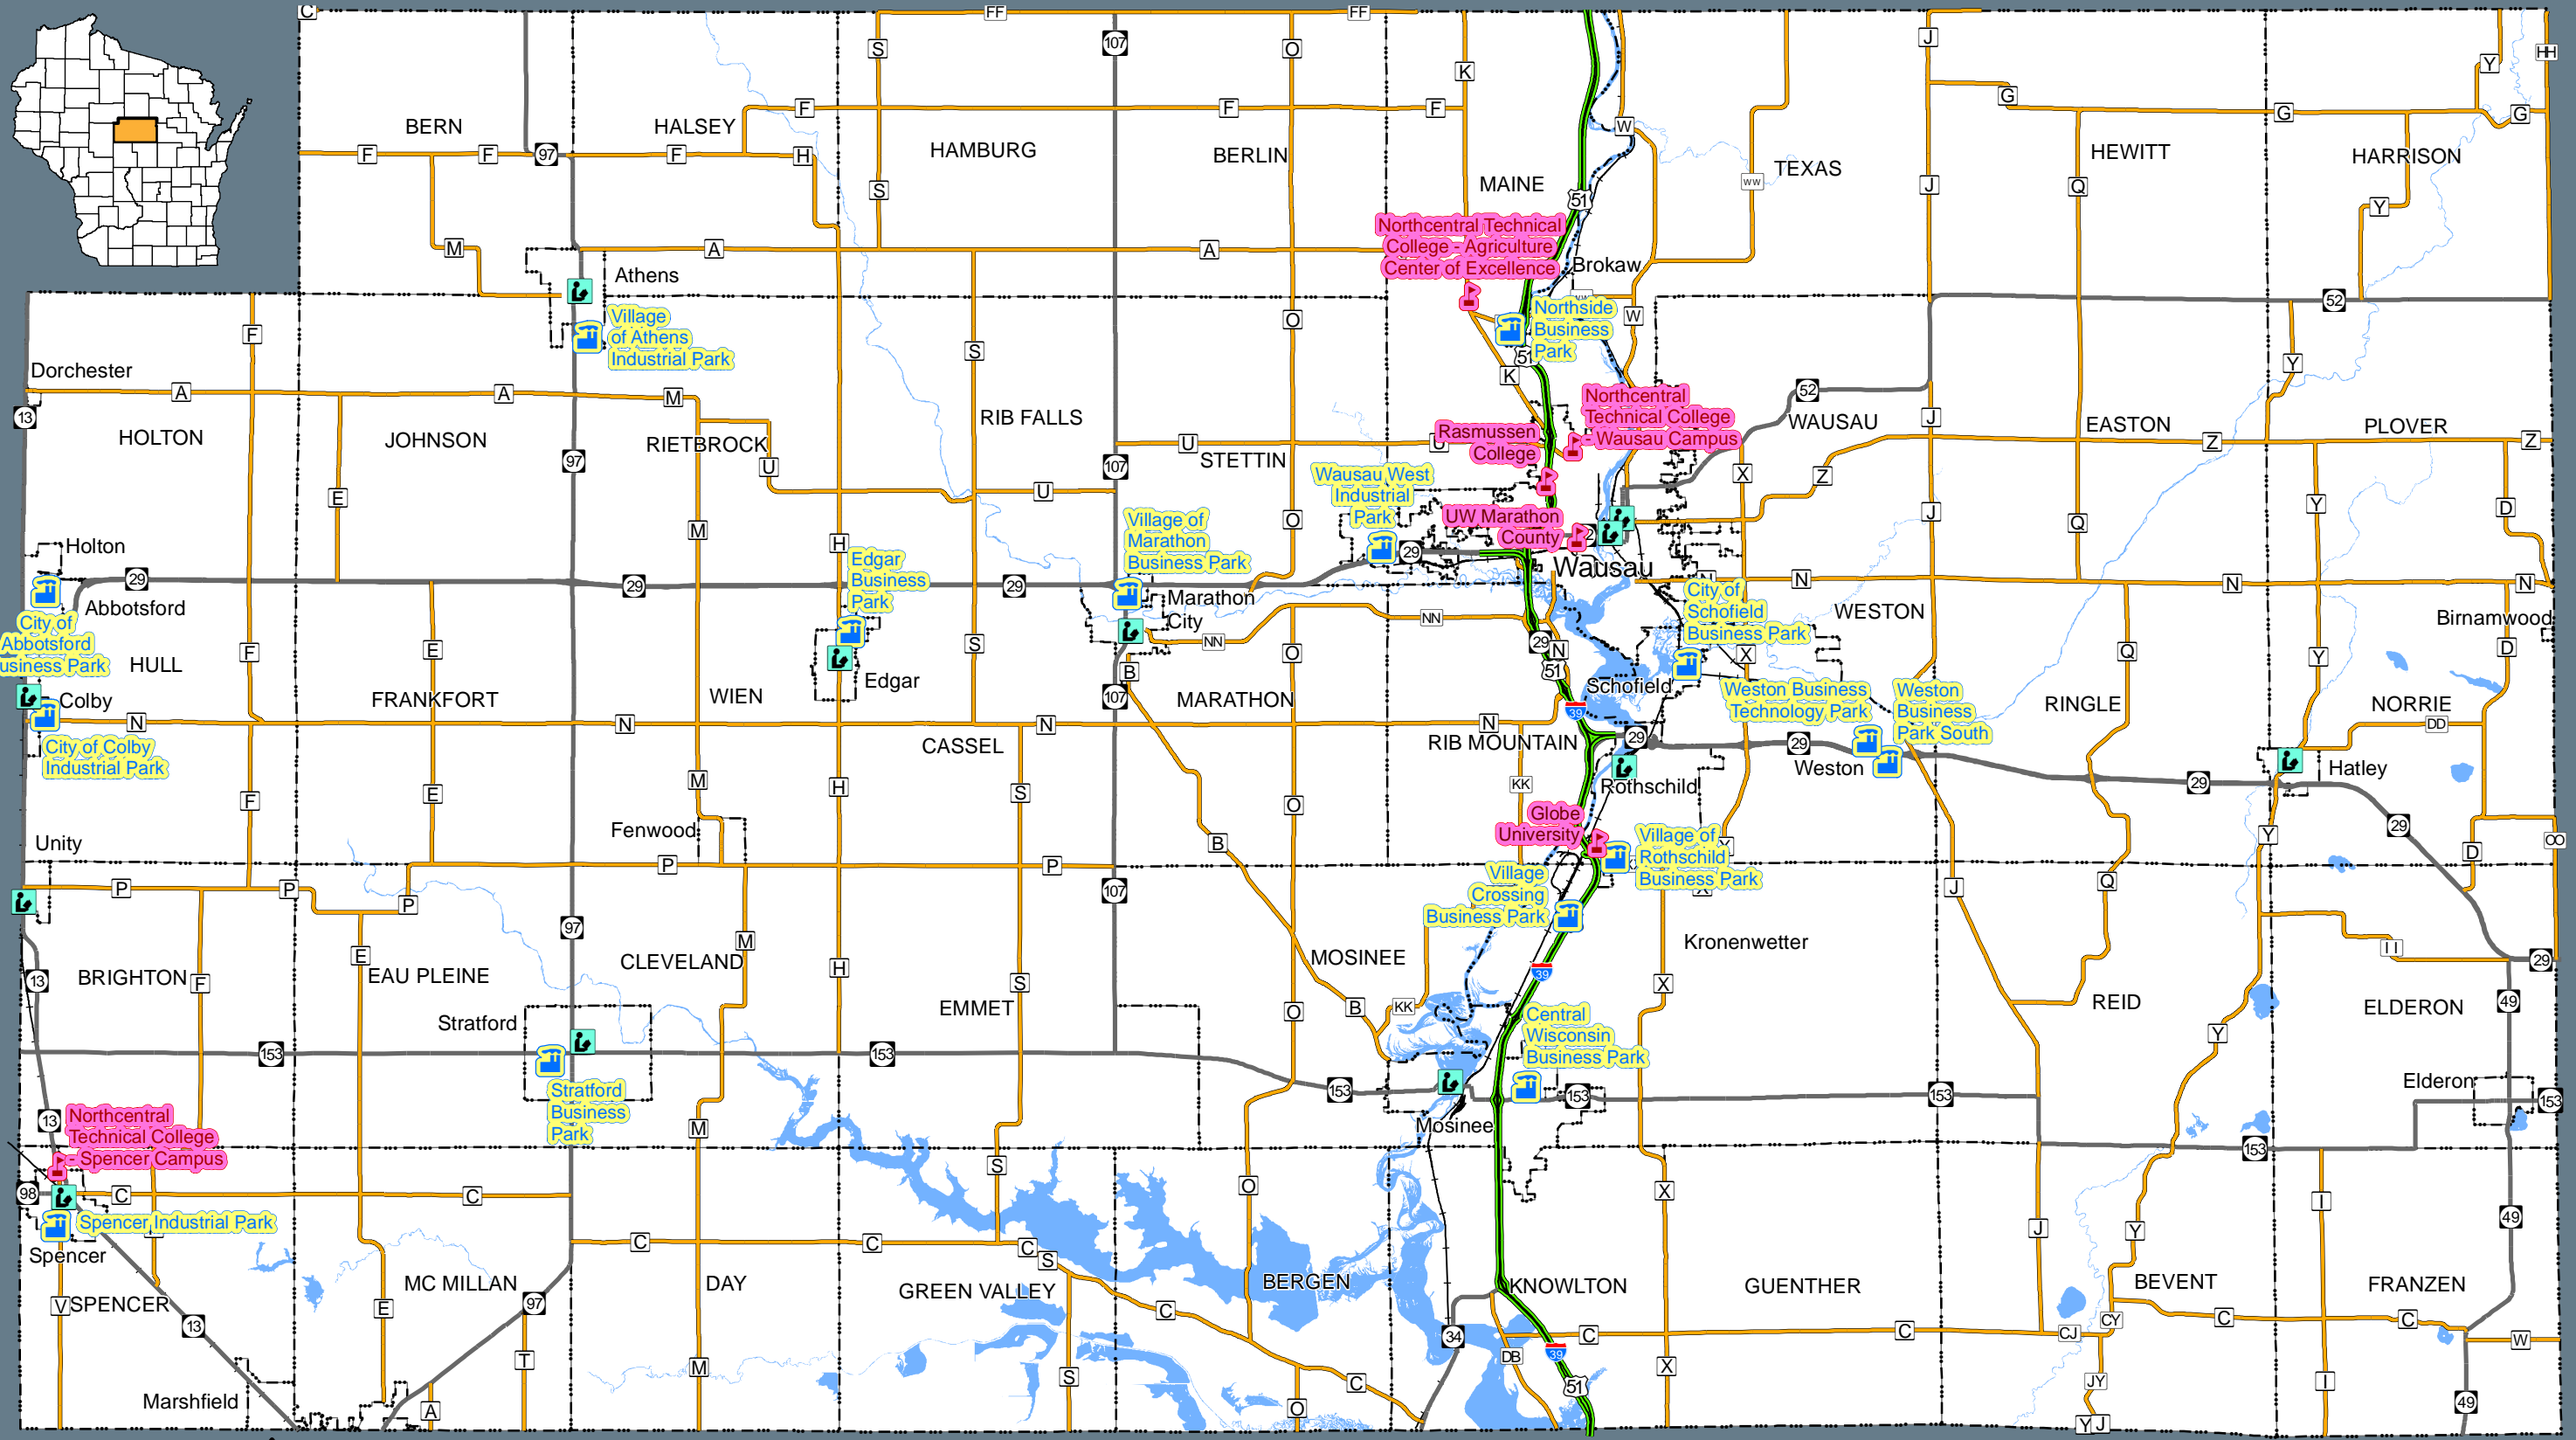

Education & Industrial Parks

Marathon County, Wisconsin

Legend

- US Highway
- State Highways
- County Highways
- Railroad
- Minor Civil Divisions
- Water
- College
- Industrial Park
- Library

SOURCE: NCWRPC, WIDNR, Marathon County Geo Services

Comprehensive Plan

This map is neither a legally recorded map nor a survey of the actual boundary of any property depicted. This drawing is a compilation of records, information and data used for reference purposes only. NCWRPC is not responsible for any inaccuracies herein contained.