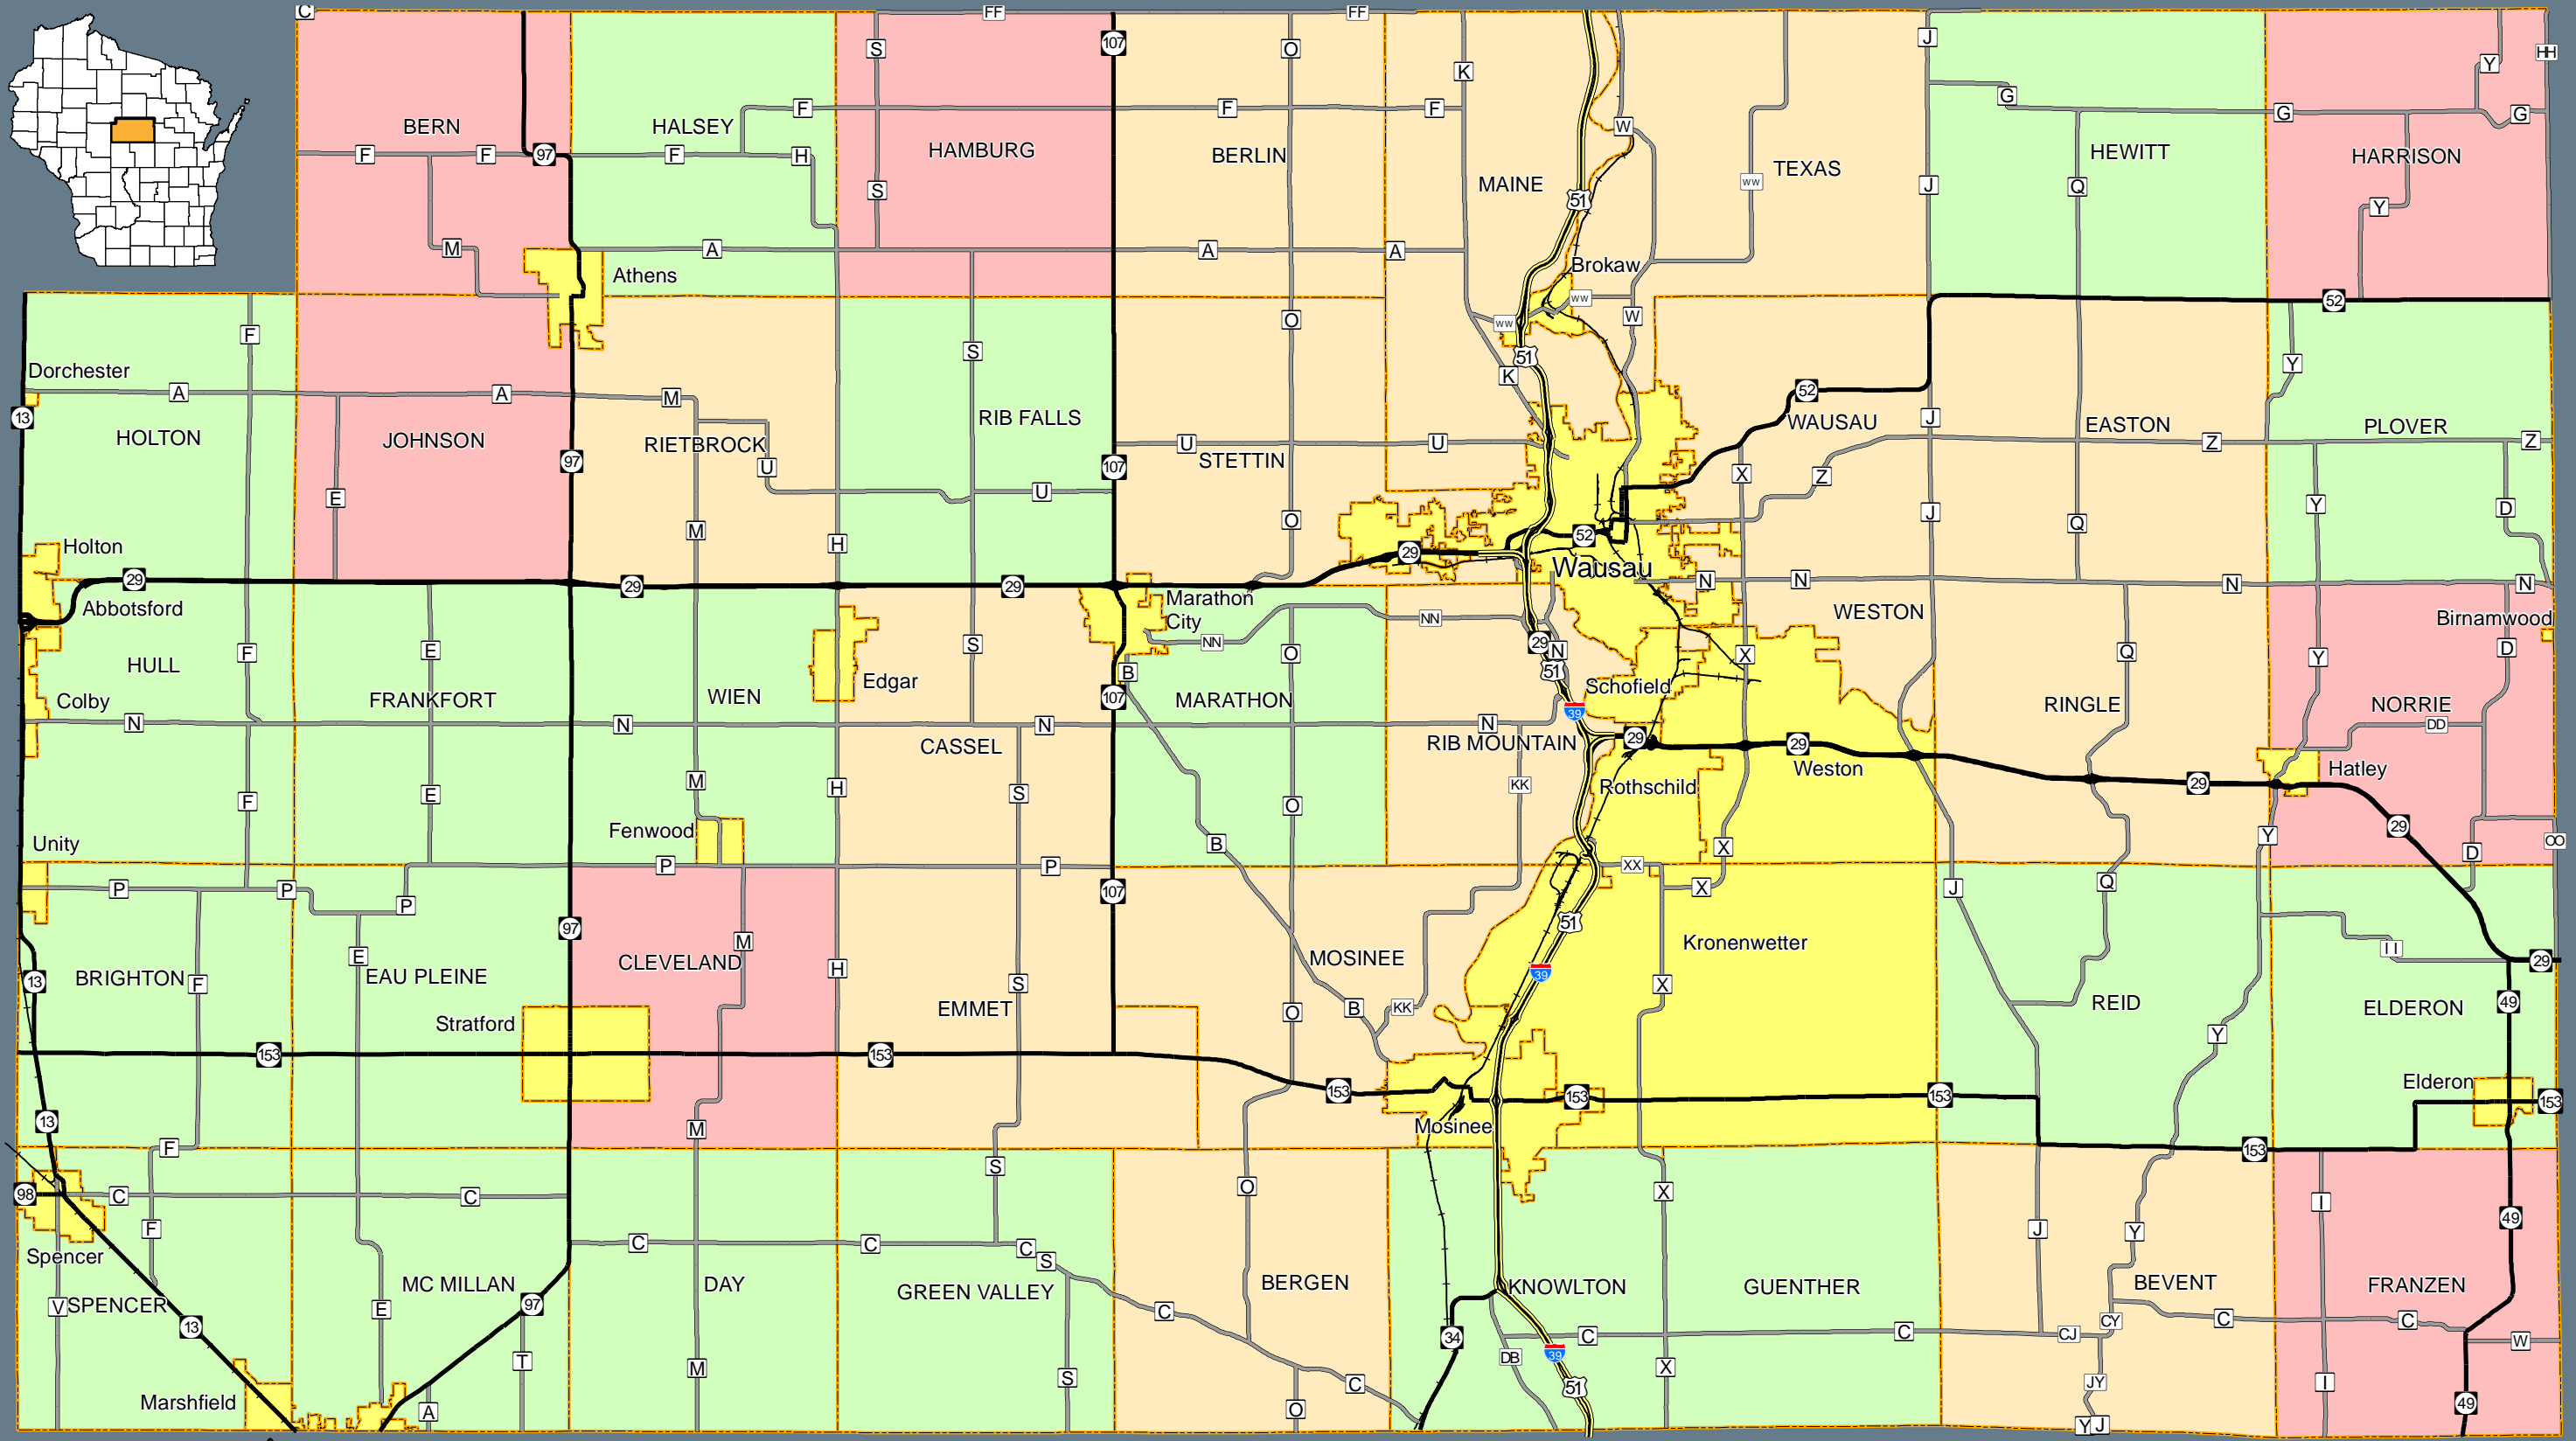

Legend

US Highway	Railroad	County Zoning	Town Zoning
State Highways	Minor Civil Divisions	Municipality Zoning	None
County Highways			

Zoning Status

Marathon County, Wisconsin

SOURCE: NCRPC, NRCS,
Marathon County Geo Services

Comprehensive Plan

This map is neither a legally recorded map nor a survey of the actual boundary of any property depicted. This drawing is a compilation of records, information and data used for reference purposes only. NCRPC is not responsible for any inaccuracies herein contained.