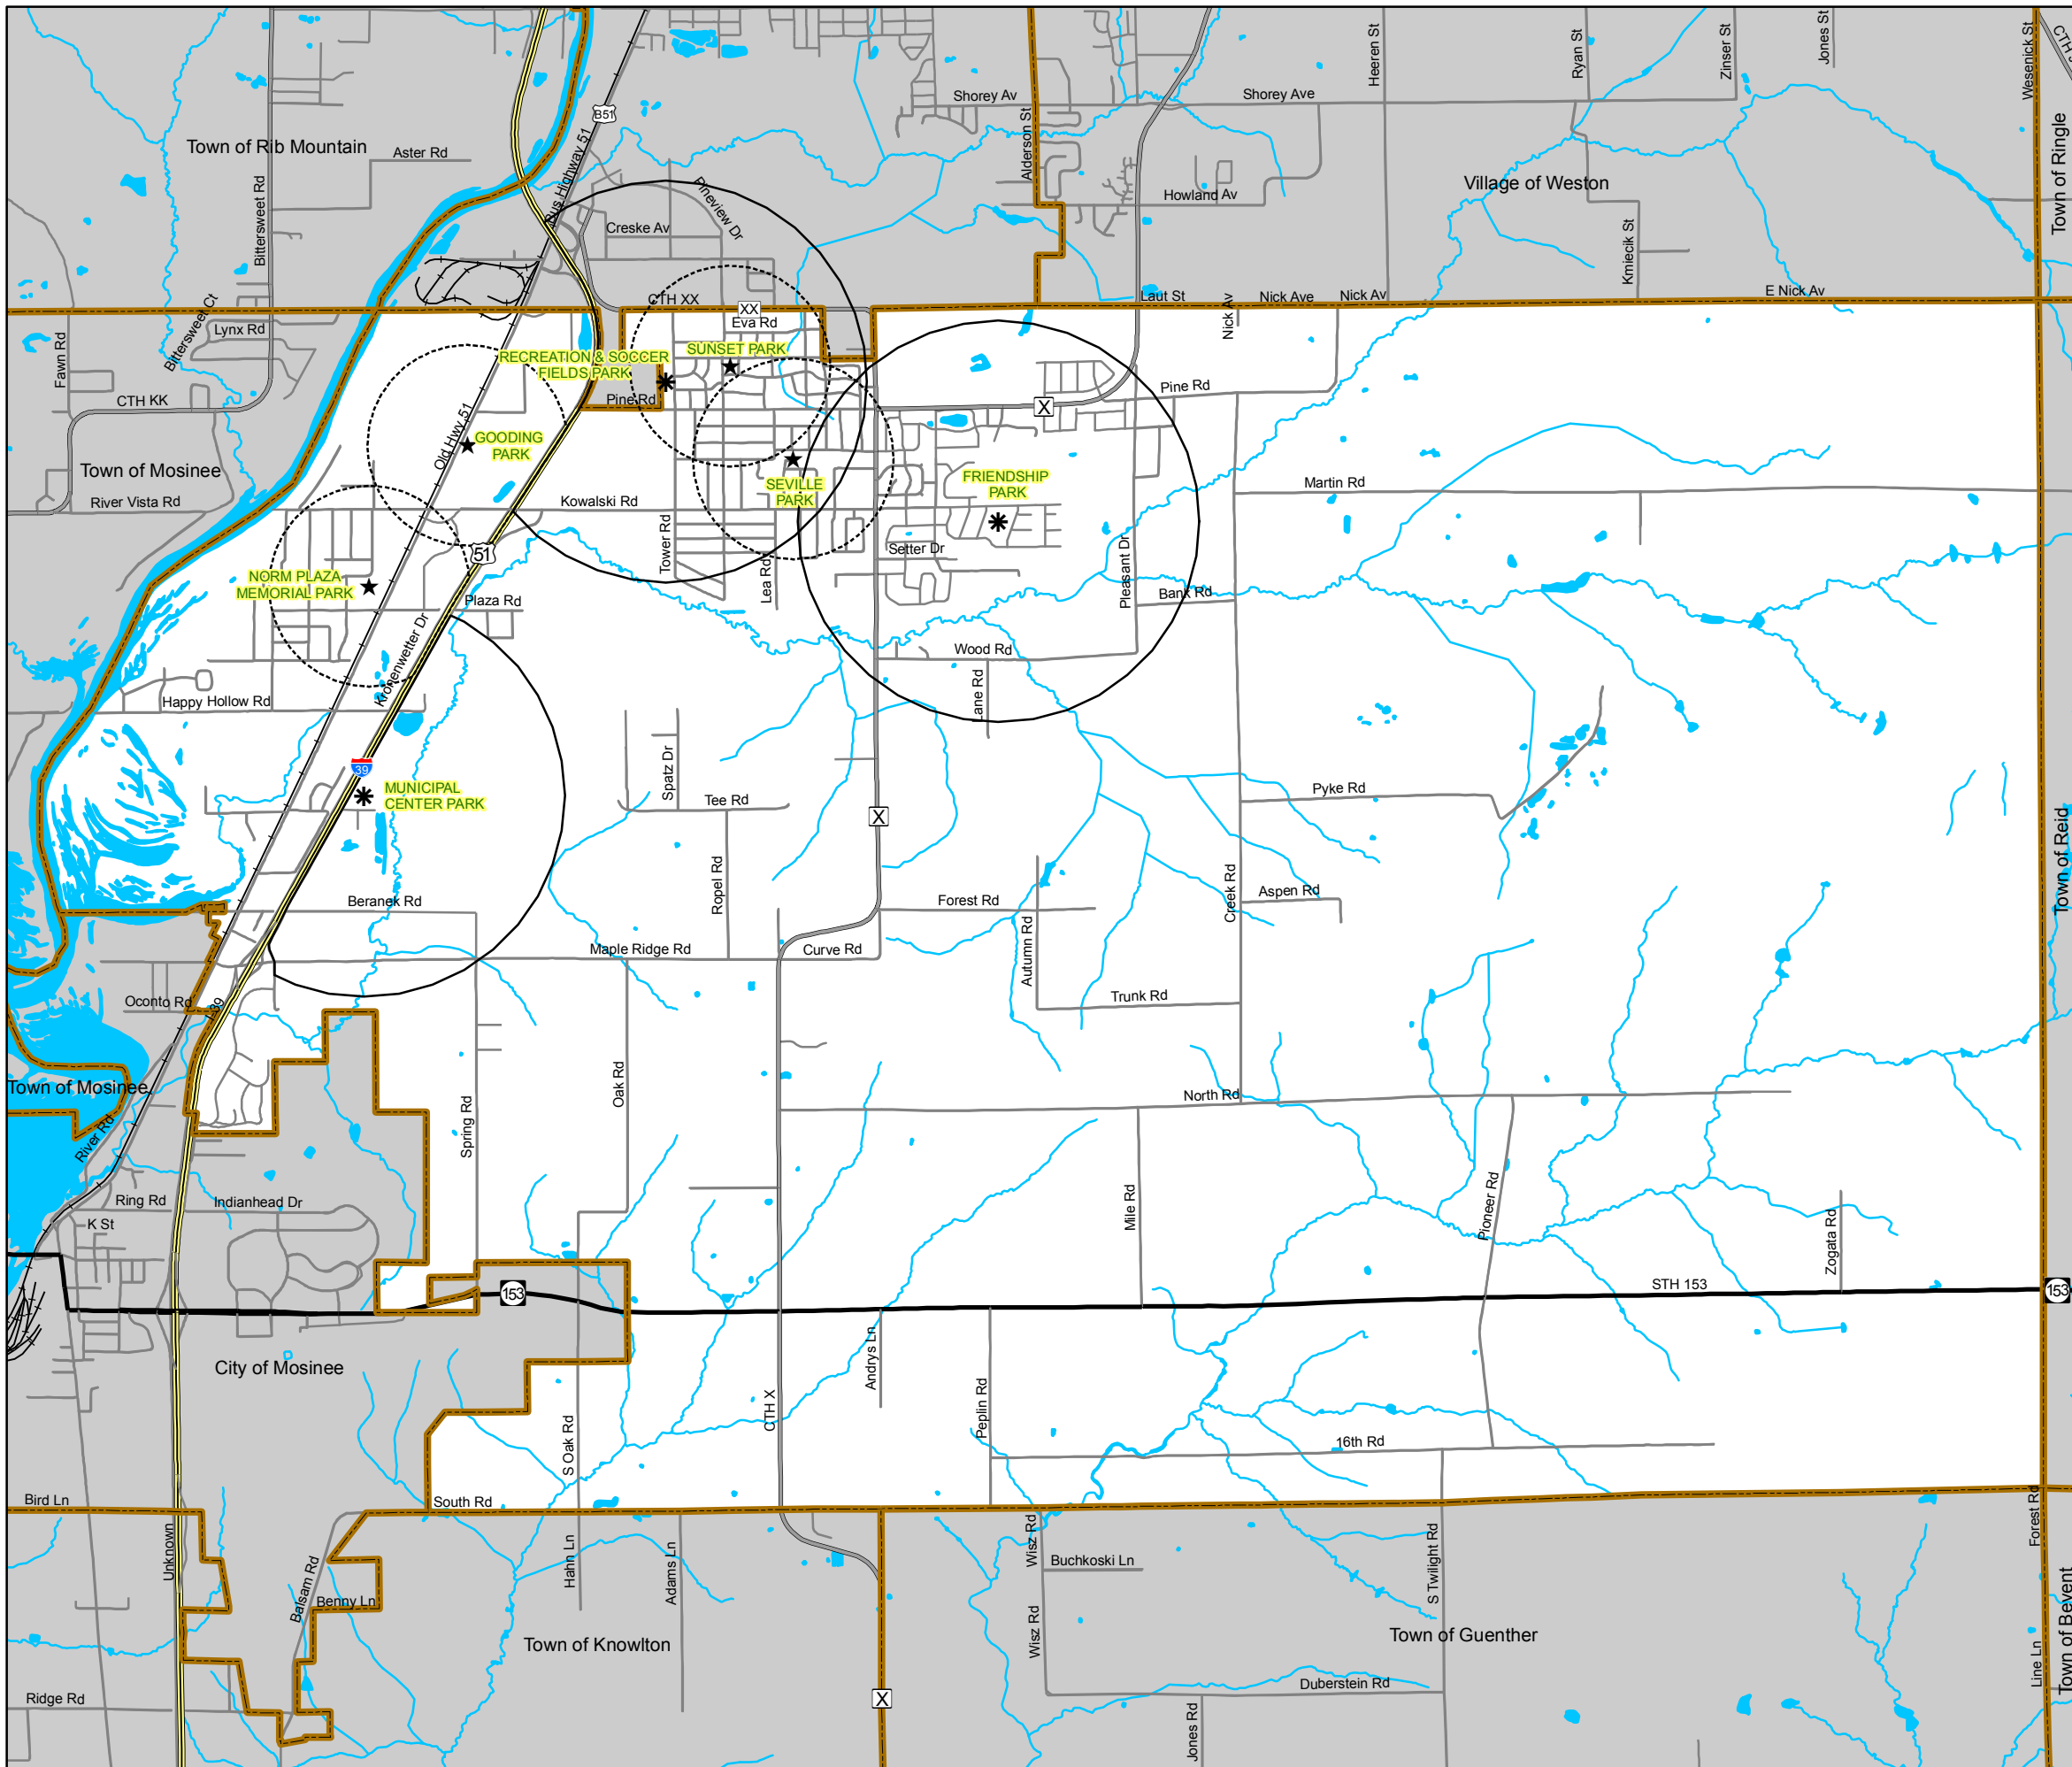

Park Service Areas

Village of Kronenwetter Marathon County, Wisconsin

Legend

- Minor Civil Divisions
- US Highway
- State Highways
- County Highways
- Local Roads
- Railroad
- Water
- Neighborhood & Community Parks
1 mile service area for Neighborhood Parks
- Mini Parks
0.5 mile service area for Mini Parks