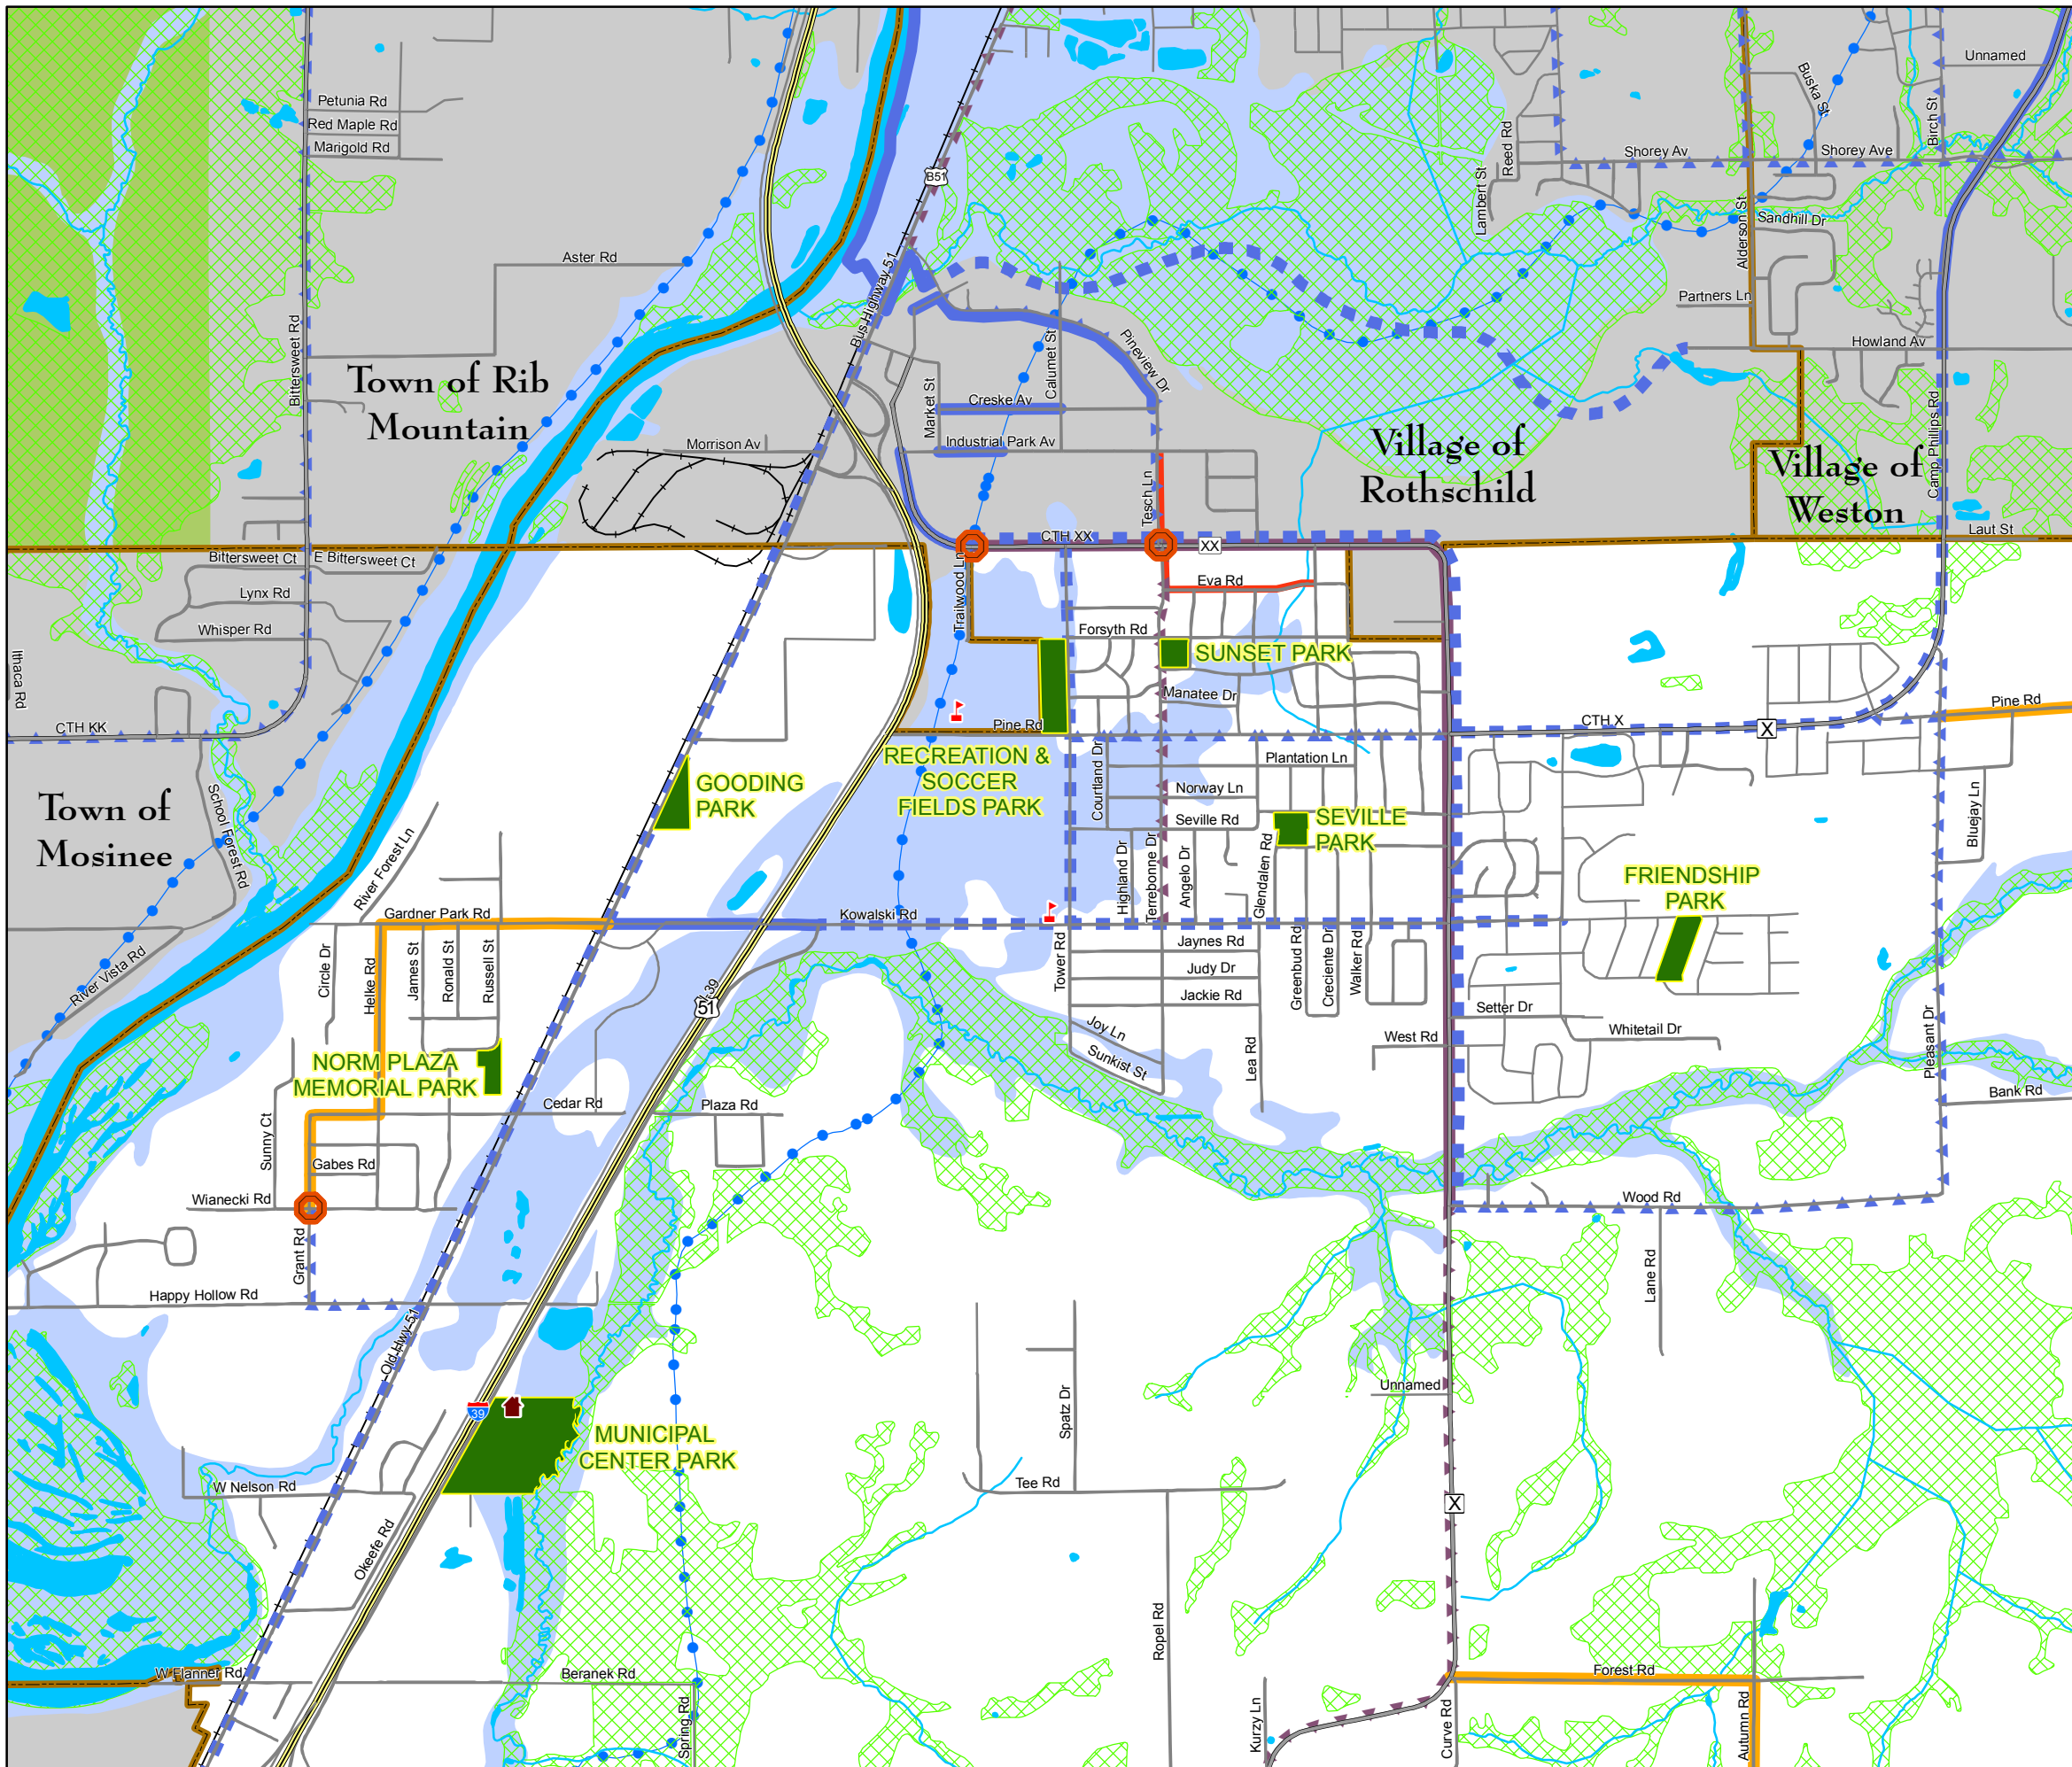

Recreation Facilities

Village of Kronenwetter Marathon County, Wisconsin

Legend

- Minor Civil Divisions
 - US Highway
 - State Highways
 - County Highways
 - Local Roads
 - Railroad
 - School
 - Village Hall
 - Parks
 - Water
 - Wetlands
 - Snowmobile Trails
 - Flood Plain
 - Marathon County Forest
 - Intersection Recommendation in Plan
- Bike Facilities**
 - Existing Off Street Path
 - Proposed Off Street Path
 - Existing Bike Lanes
 - Existing Bike Route
 - Proposed Bike Lanes
 - Proposed On Street Bike Route
 - Proposed Sidewalk