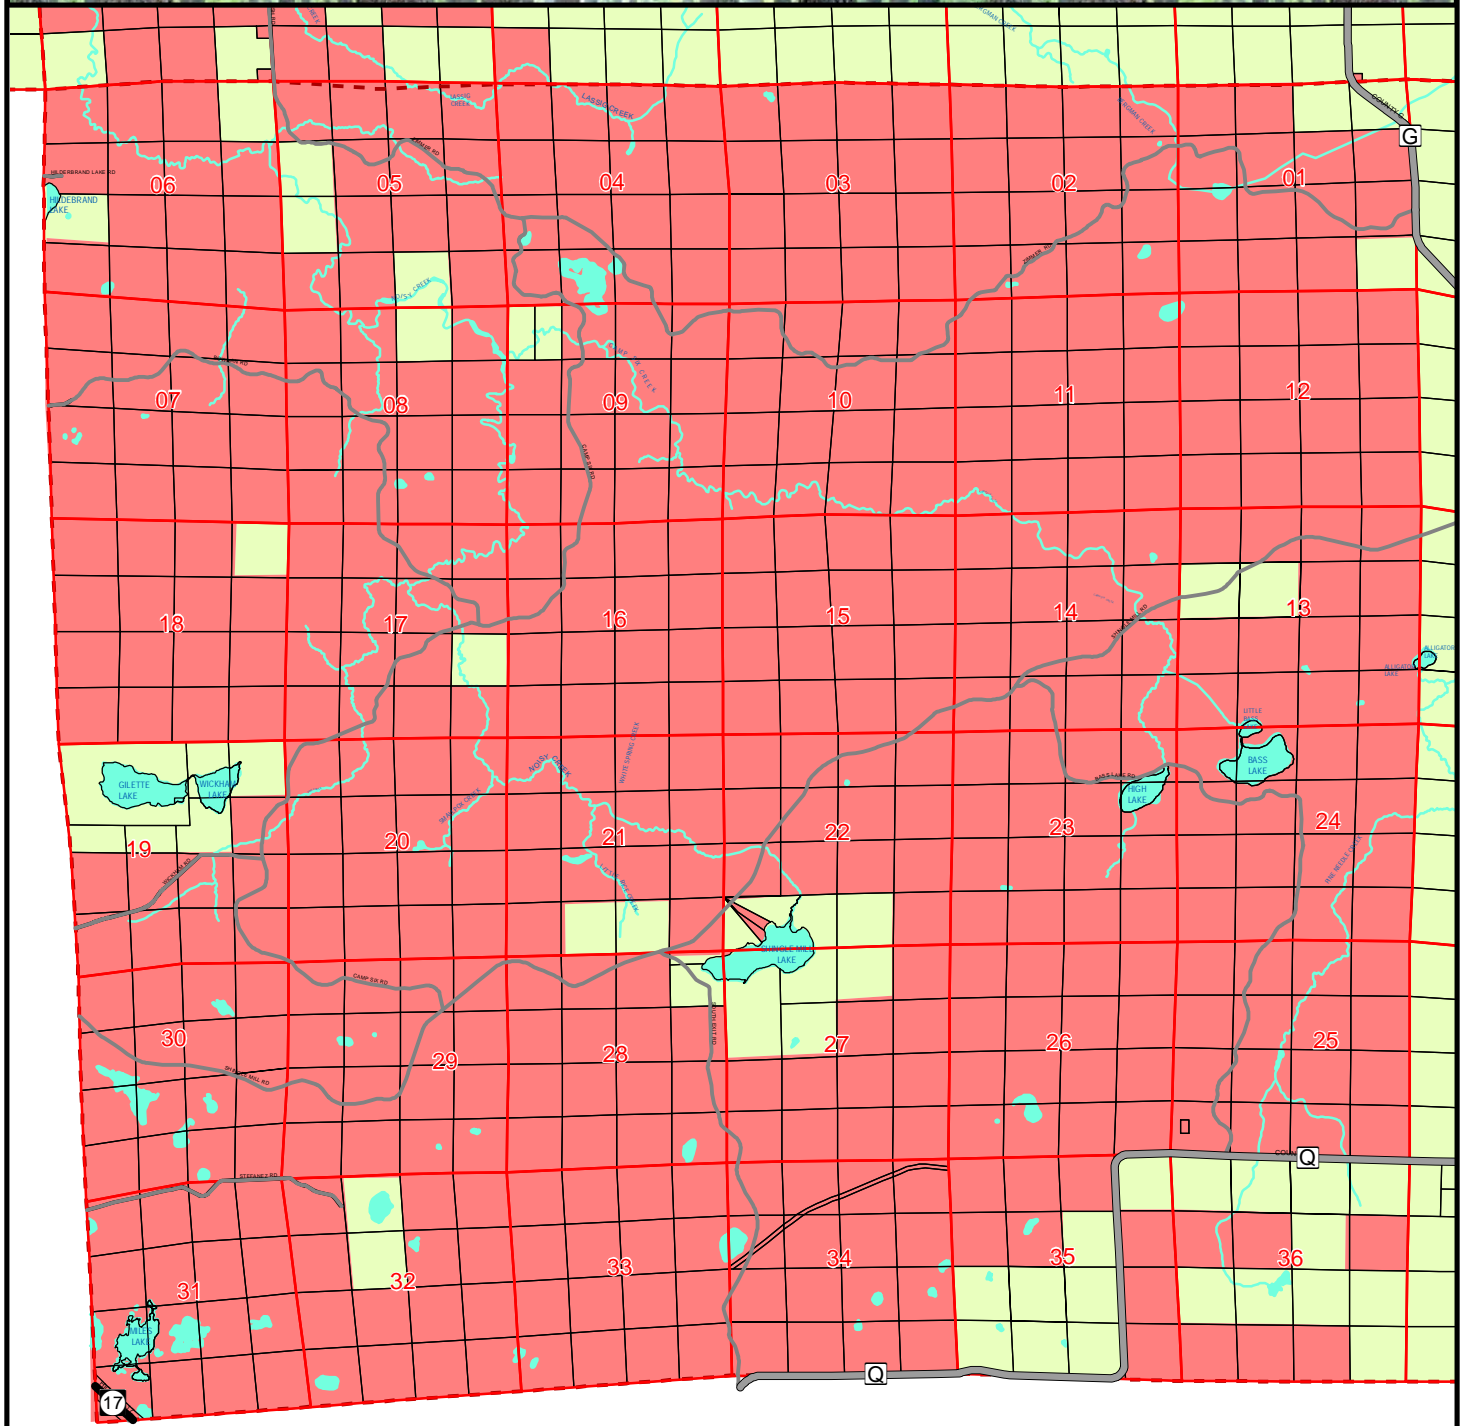

Farmland Preservation Map for T35N R9E Enterprise (W) - Oneida County, Wisconsin

Legend

- US Highways
- State Highways
- County Highways
- Local Roads
- Minor Civil Divisions
- PLSS Section
- Existing Agricultural Areas
- Parcels
- Water
- Farmland Preservation Areas
- Planned Out

Date: 7/14/2015

Source: WI DNR, NCWRPC

This map is neither a legally recorded map nor a survey and is not intended to be used as one. This drawing is a compilation of records, information and data used for reference purposes only. NCWRPC is not responsible for any inaccuracies herein contained.