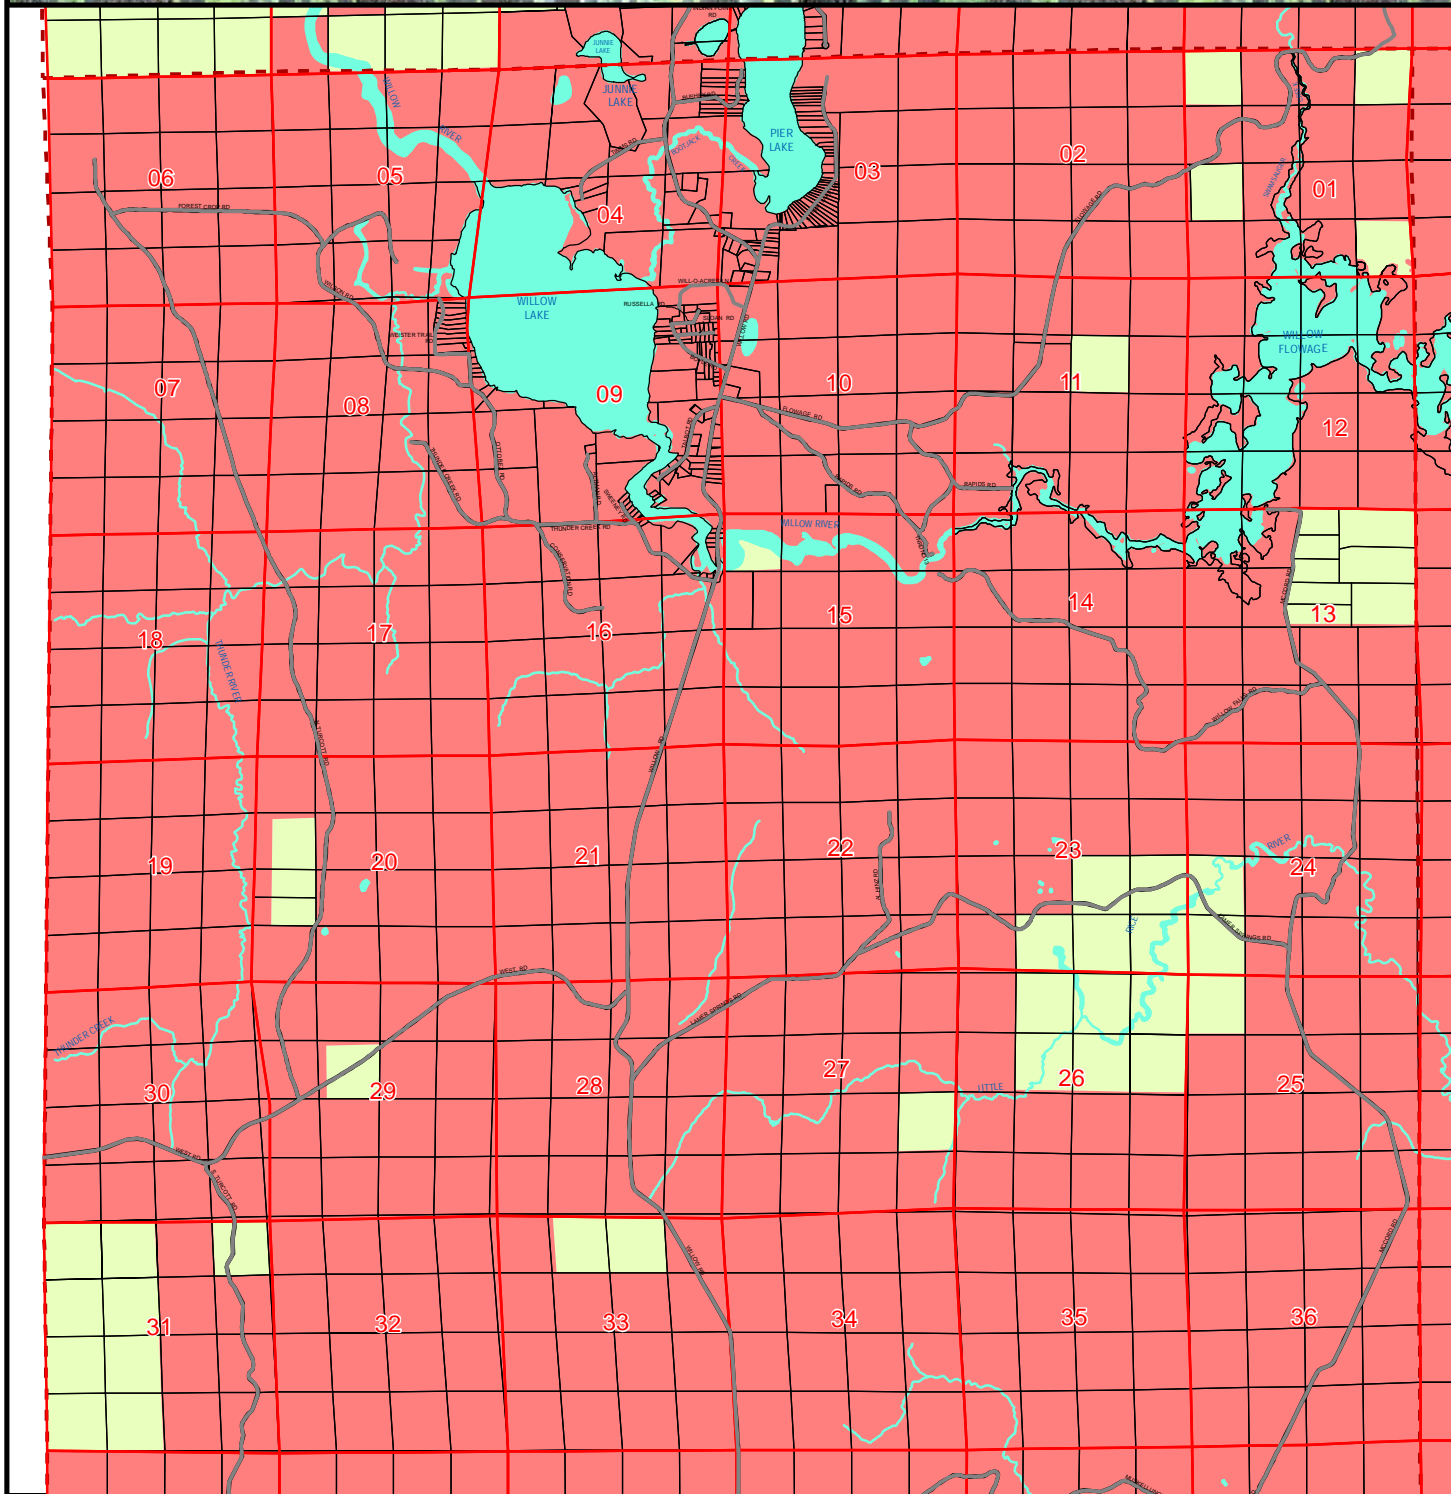

Farmland Preservation Map for T37N R4E Lynne (N) - Oneida County, Wisconsin

**Legend**

- US Highways
- State Highways
- County Highways
- Local Roads
- Minor Civil Divisions
- PLSS Section
- Existing Agricultural Areas
- Parcels
- Water
- Farmland Preservation Areas
- Planned Out

Source: WI DNR, NCWRPC

This map is neither a legally recorded map nor a survey and is not intended to be used as one. This drawing is a compilation of records, information and data used for reference purposes only. NCWRPC is not responsible for any inaccuracies herein contained.