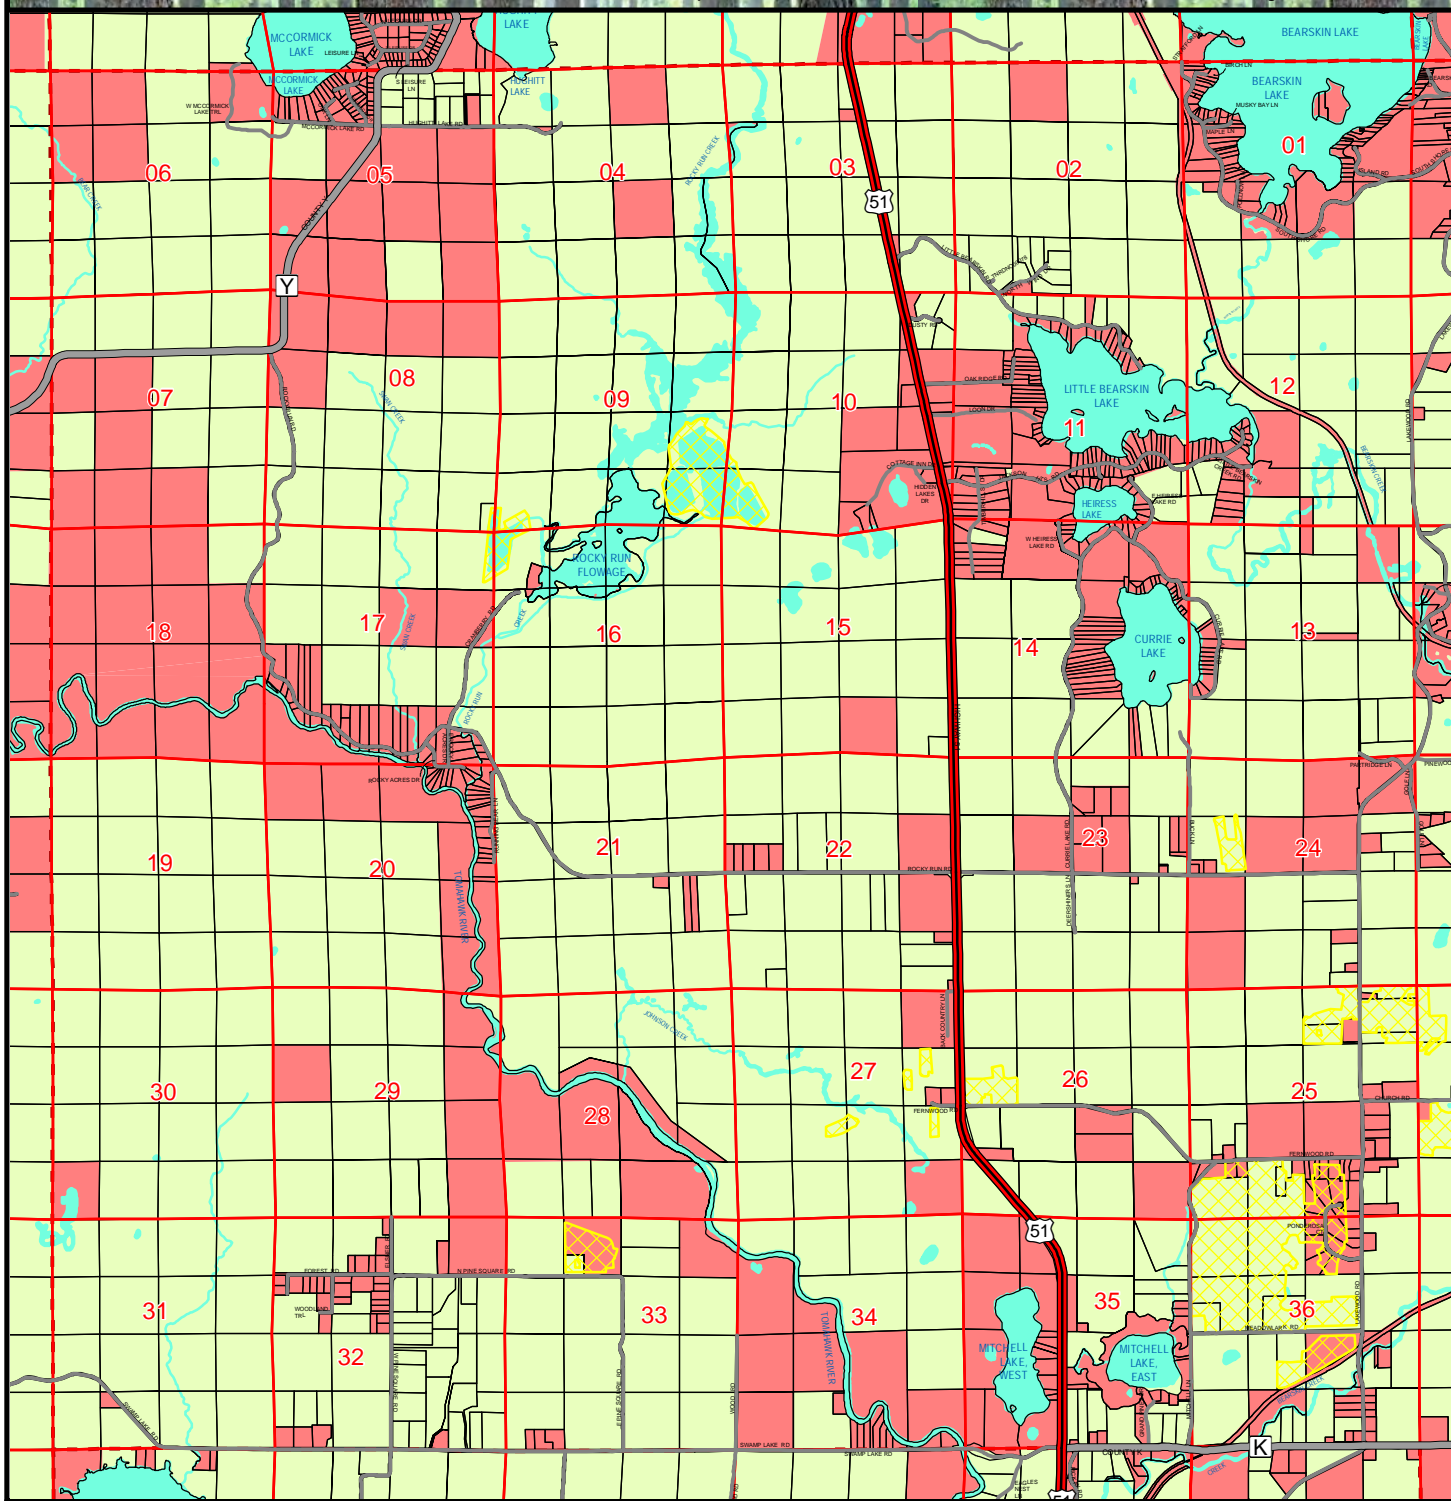

Farmland Preservation Map for T37N R6E Cassian (W) - Oneida County, Wisconsin

Legend

- US Highways
- State Highways
- County Highways
- Local Roads
- Minor Civil Divisions
- PLSS Section
- Existing Agricultural Areas
- Parcels
- Water
- Farmland Preservation Areas
- Planned Out

Source: WI DNR, NCWRPC

This map is neither a legally recorded map nor a survey and is not intended to be used as one. This drawing is a compilation of records, information and data used for reference purposes only. NCWRPC is not responsible for any inaccuracies herein contained.