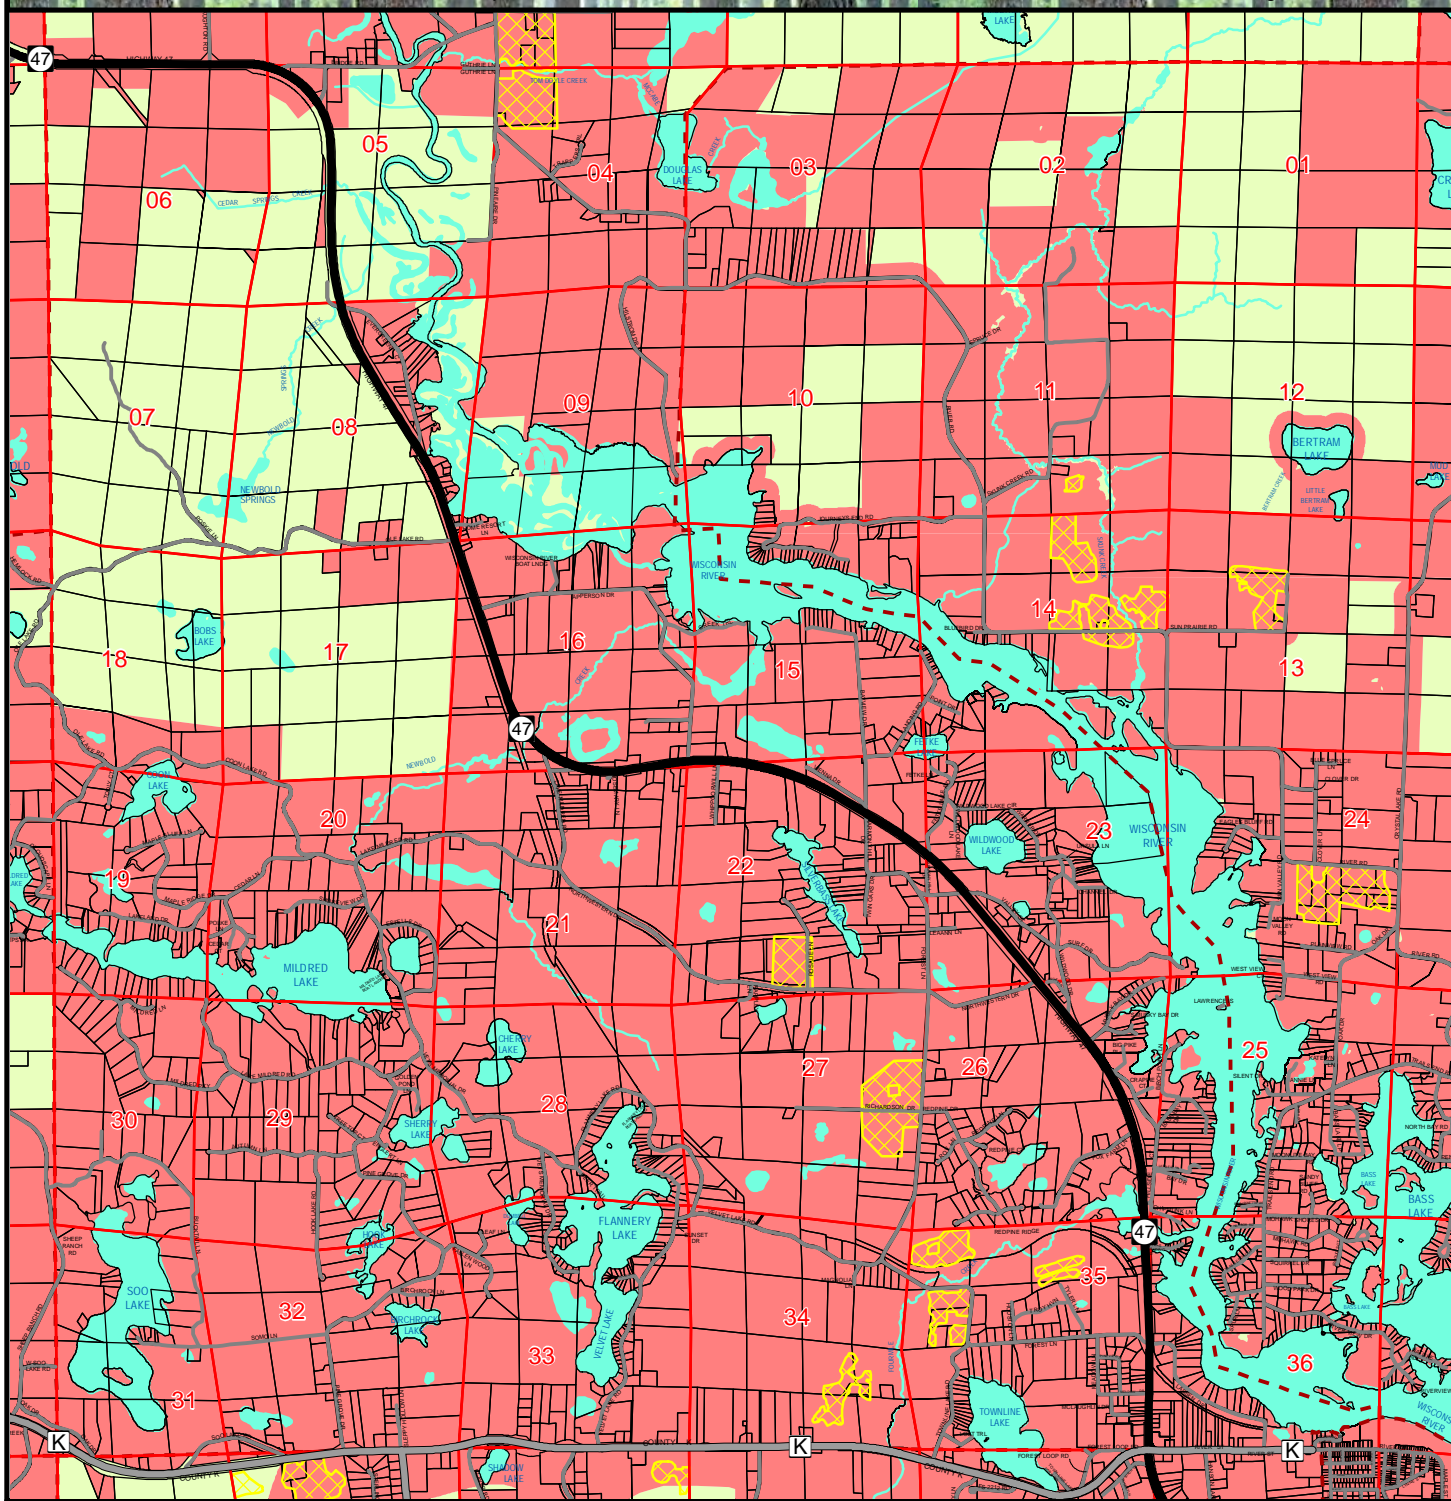

Farmland Preservation Map for T37N R8E Newbold (S), Pine Lake (W) - Oneida County, Wisconsin

Legend

- US Highways
- State Highways
- County Highways
- Local Roads
- Minor Civil Divisions
- PLSS Section
- Existing Agricultural Areas
- Water
- Farmland Preservation Areas
- Planned Out
- Parcels

Date: 7/14/2015

Source: WI DNR, NCWRPC

This map is neither a legally recorded map nor a survey and is not intended to be used as one. This drawing is a compilation of records, information and data used for reference purposes only. NCWRPC is not responsible for any inaccuracies herein contained.