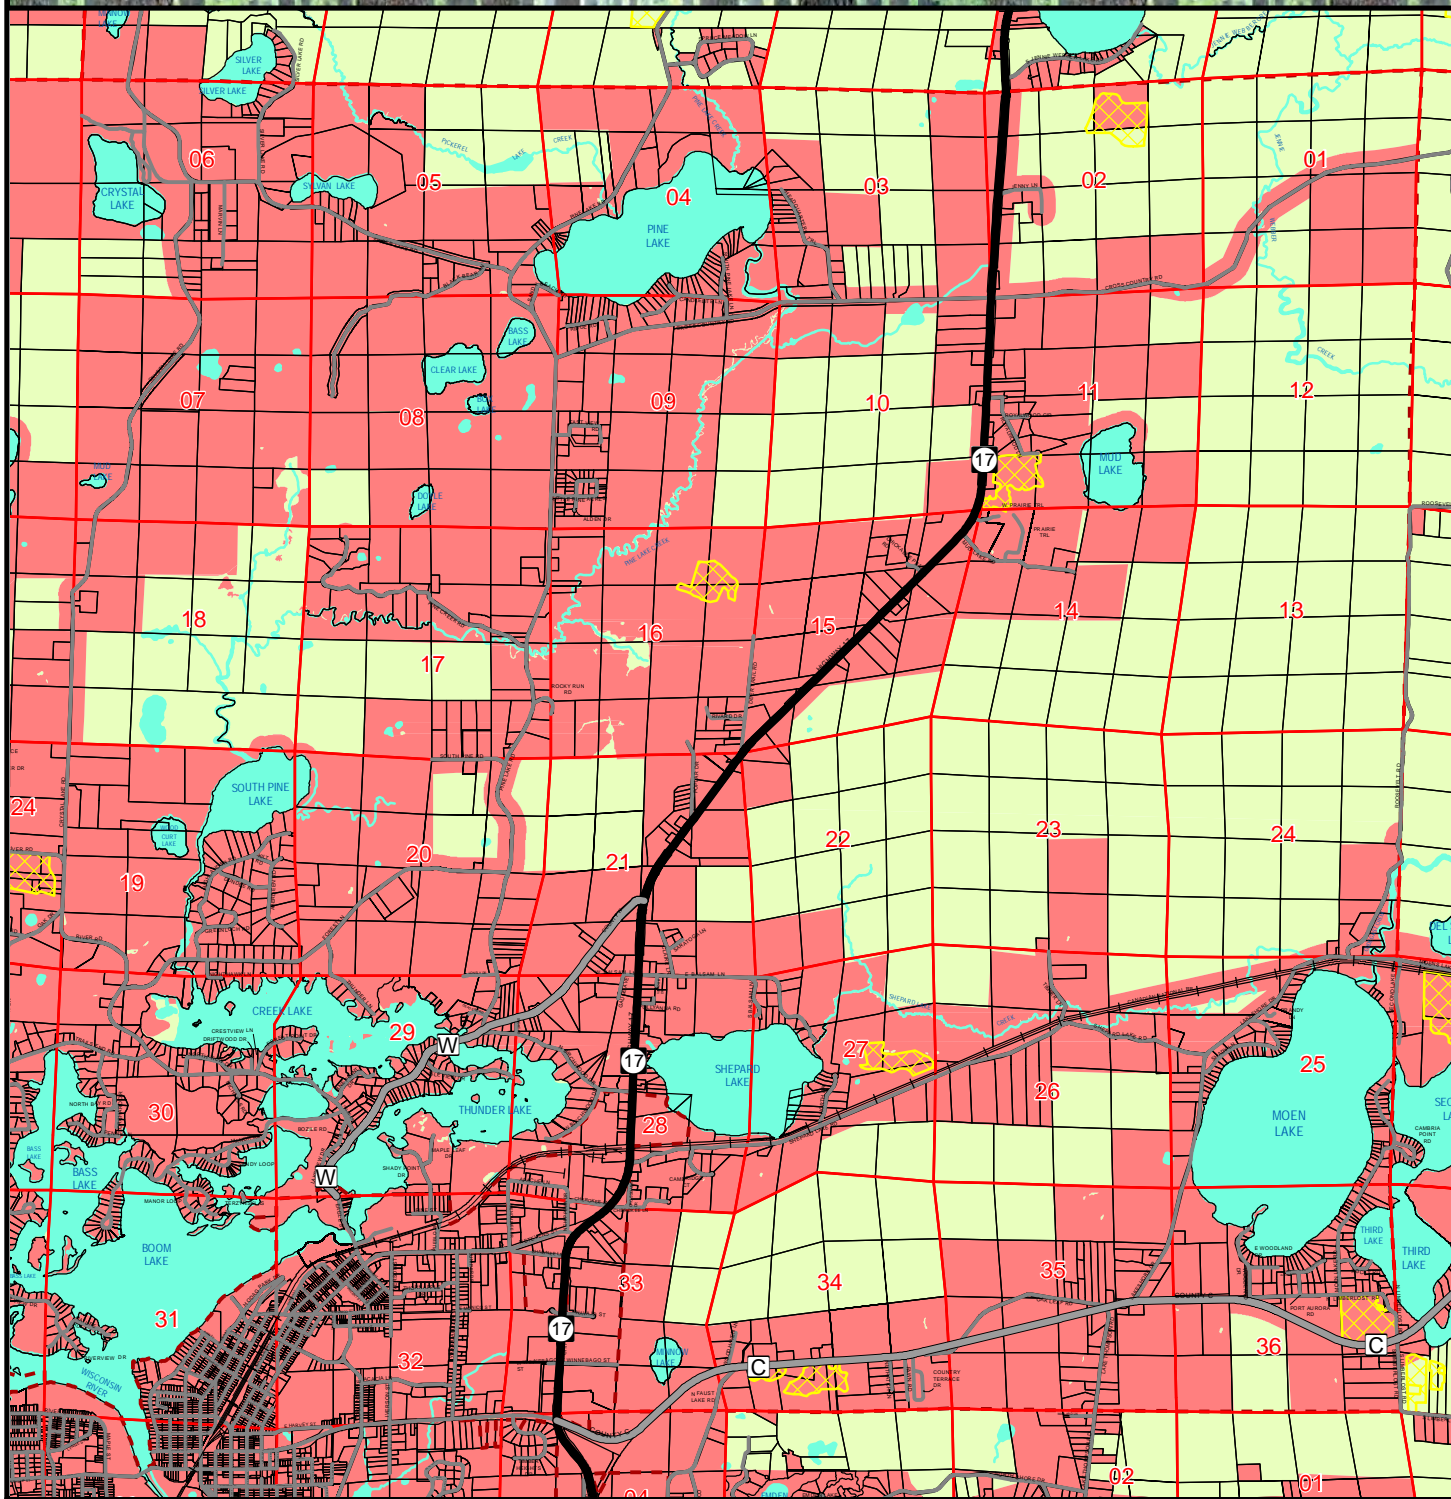

Farmland Preservation Map for T37N R9E Pine Lake (E) - Oneida County, Wisconsin

Legend

- US Highways
- State Highways
- County Highways
- Local Roads
- Minor Civil Divisions
- PLSS Section
- Existing Agricultural Areas
- Parcels
- Water
- Farmland Preservation Areas
- Planned Out

Source: WI DNR, NCWRPC

This map is neither a legally recorded map nor a survey and is not intended to be used as one. This drawing is a compilation of records, information and data used for reference purposes only. NCWRPC is not responsible for any inaccuracies herein contained.