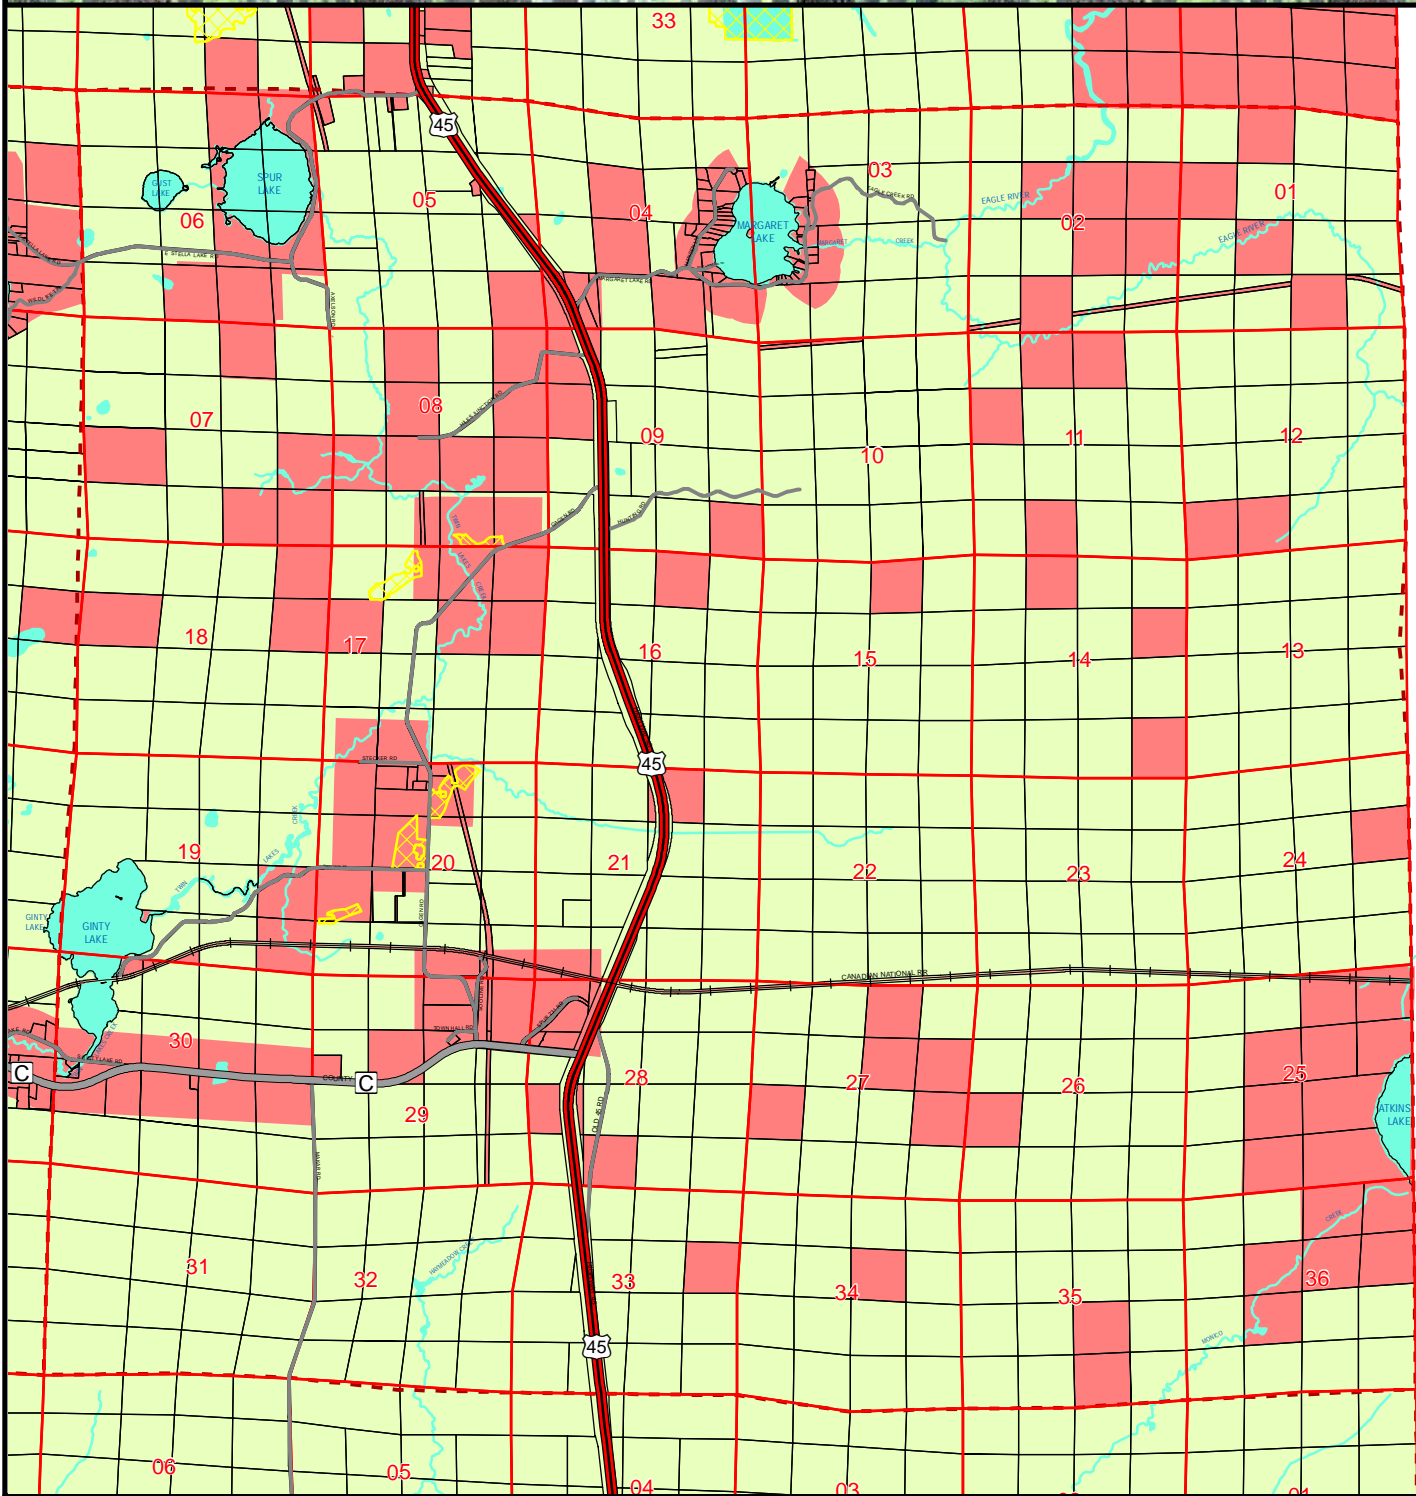

Farmland Preservation Map for T37N R11E P1eh1 - Oneida County, Wisconsin

Legend

- US Highways
- State Highways
- County Highways
- Local Roads
- Minor Civil Divisions
- PLSS Section
- Existing Agricultural Areas
- Parcels
- Water
- Farmland Preservation Areas
- Planned Out

Date: 7/14/2015

Source: WI DNR, NCWRPC

This map is neither a legally recorded map nor a survey and is not intended to be used as one. This drawing is a compilation of records, information and data used for reference purposes only. NCWRPC is not responsible for any inaccuracies herein contained.