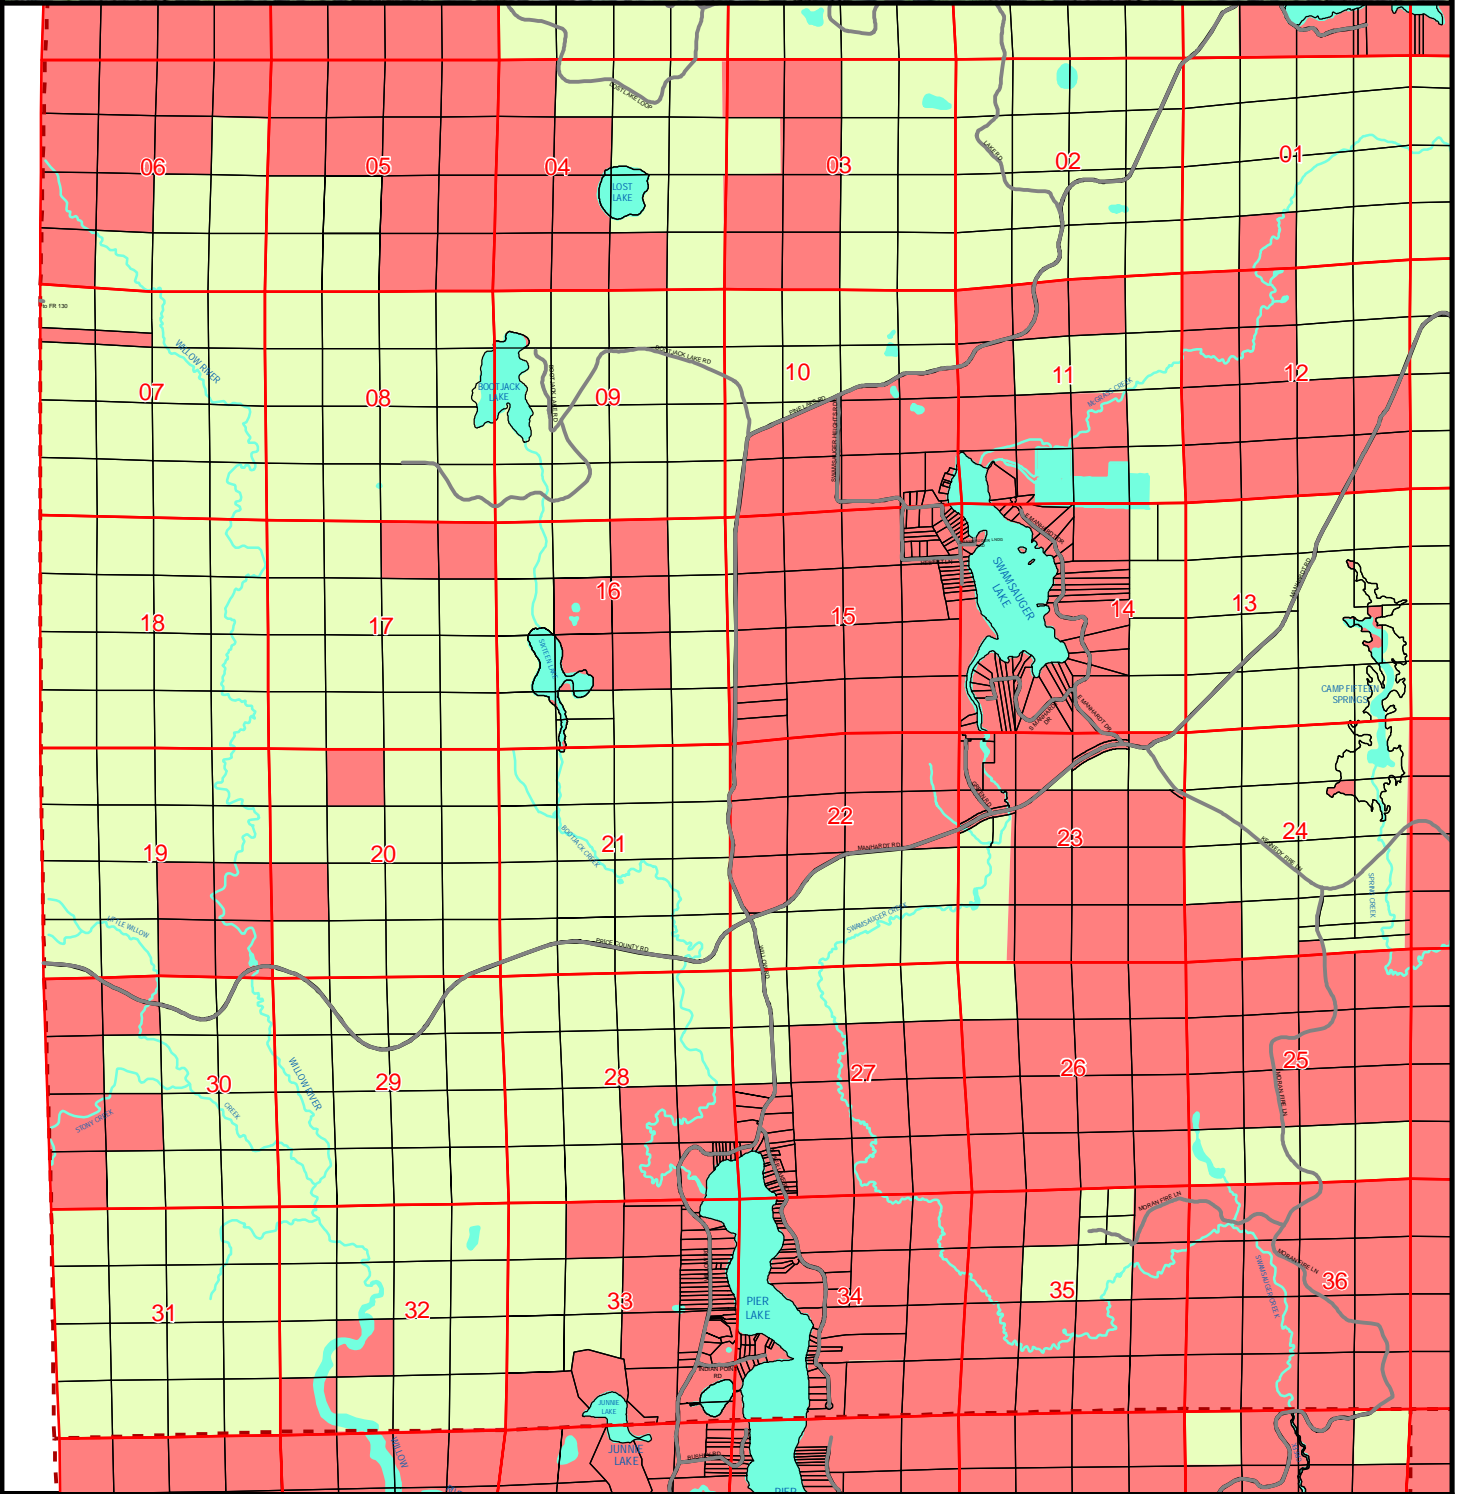

Farmland Preservation Map for T38N R4E Minocqua (SW) - Oneida County, Wisconsin

Legend

-  US Highways
-  State Highways
-  County Highways
-  Local Roads
-  Minor Civil Divisions
-  PLSS Section
-  Existing Agricultural Areas
-  Parcels
-  Water
-  Farmland Preservation Areas
-  Planned Out

Date: 7/14/2015

Source: WI DNR, NCWRPC

This map is neither a legally recorded map nor a survey and is not intended to be used as one. This drawing is a compilation of records, information and data used for reference purposes only. NCWRPC is not responsible for any inaccuracies herein contained.