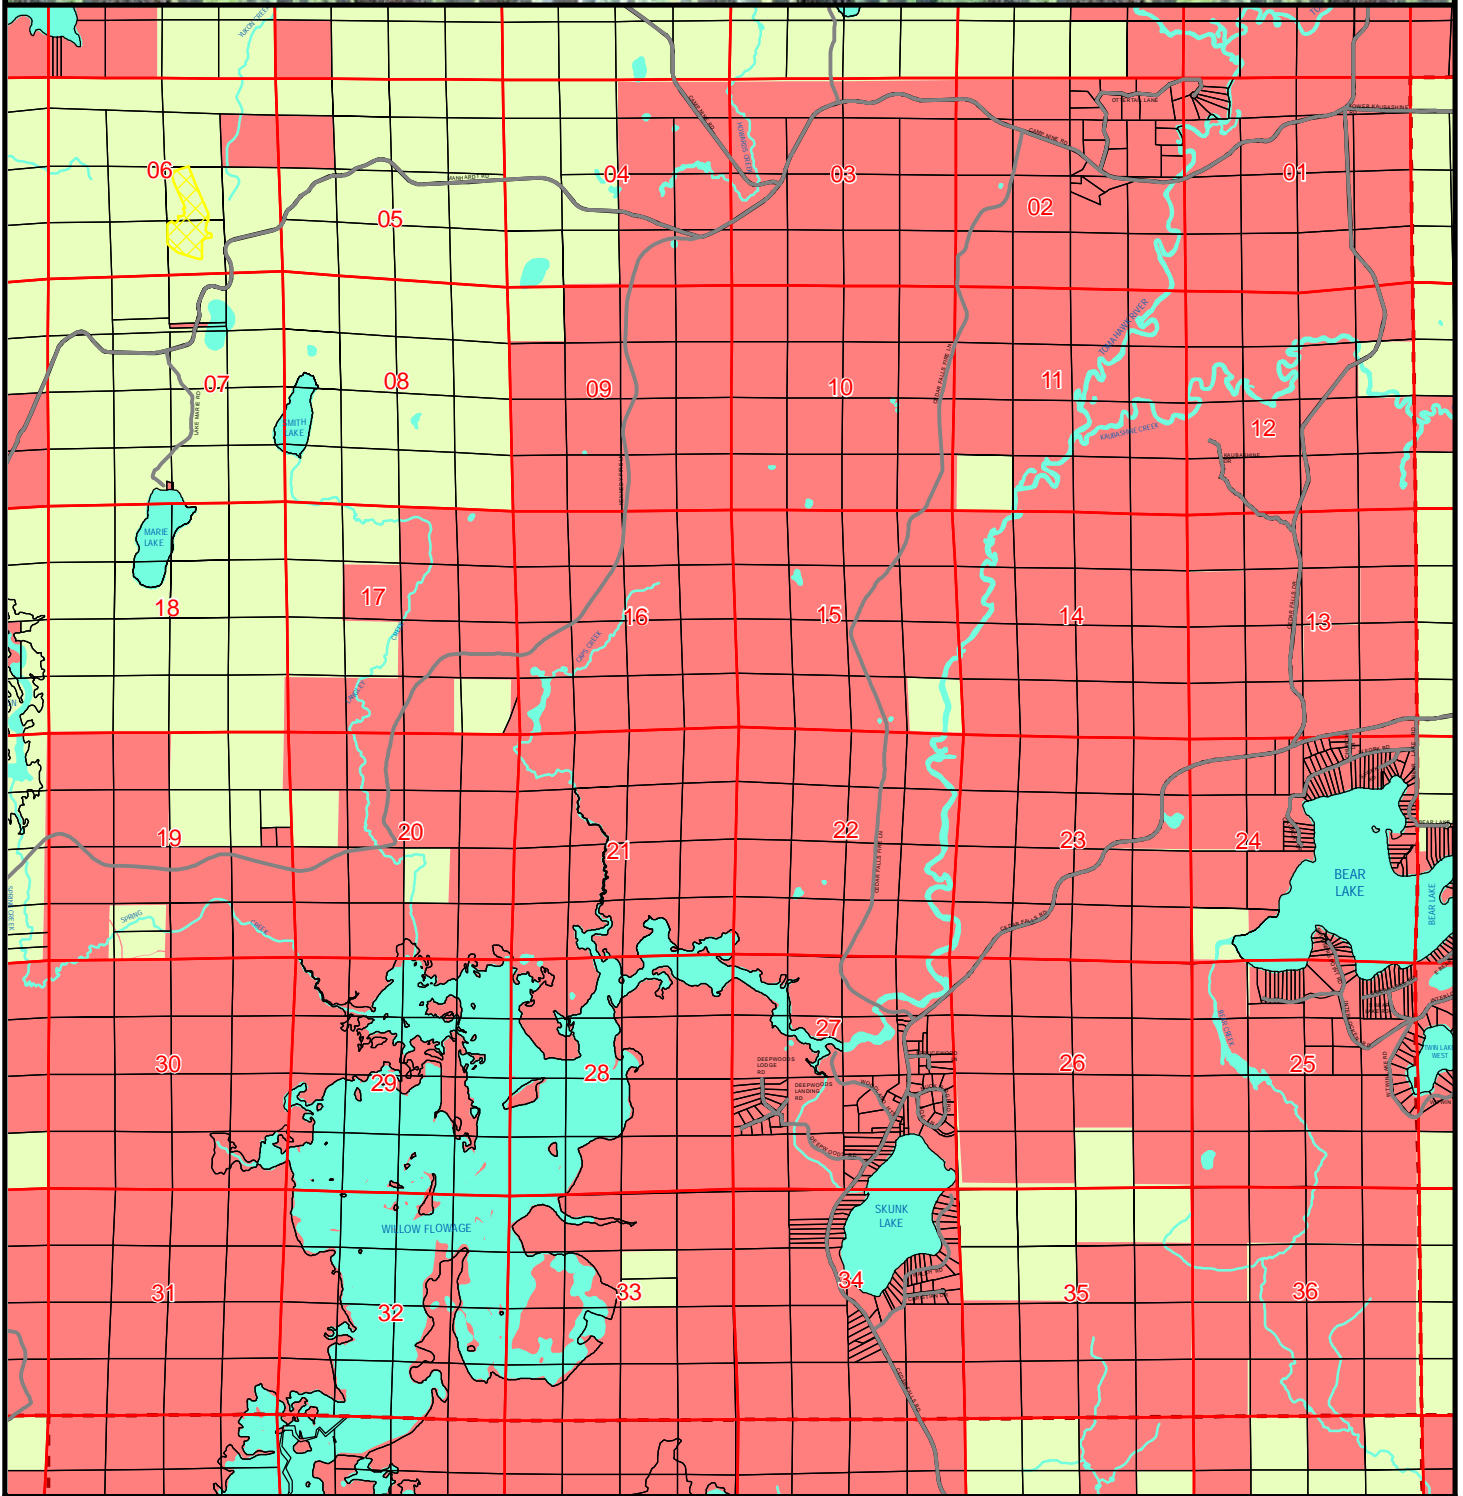

Farmland Preservation Map for T38N R5E Minocqua (SE) - Oneida County, Wisconsin

**Legend**

- US Highways
- State Highways
- County Highways
- Local Roads
- Minor Civil Divisions
- PLSS Section
- Existing Agricultural Areas
- Parcels
- Water
- Farmland Preservation Areas
- Planned Out

Date: 7/14/2015

Source: WI DNR, NCWRPC

This map is neither a legally recorded map nor a survey and is not intended to be used as one. This drawing is a compilation of records, information and data used for reference purposes only. NCWRPC is not responsible for any inaccuracies herein contained.