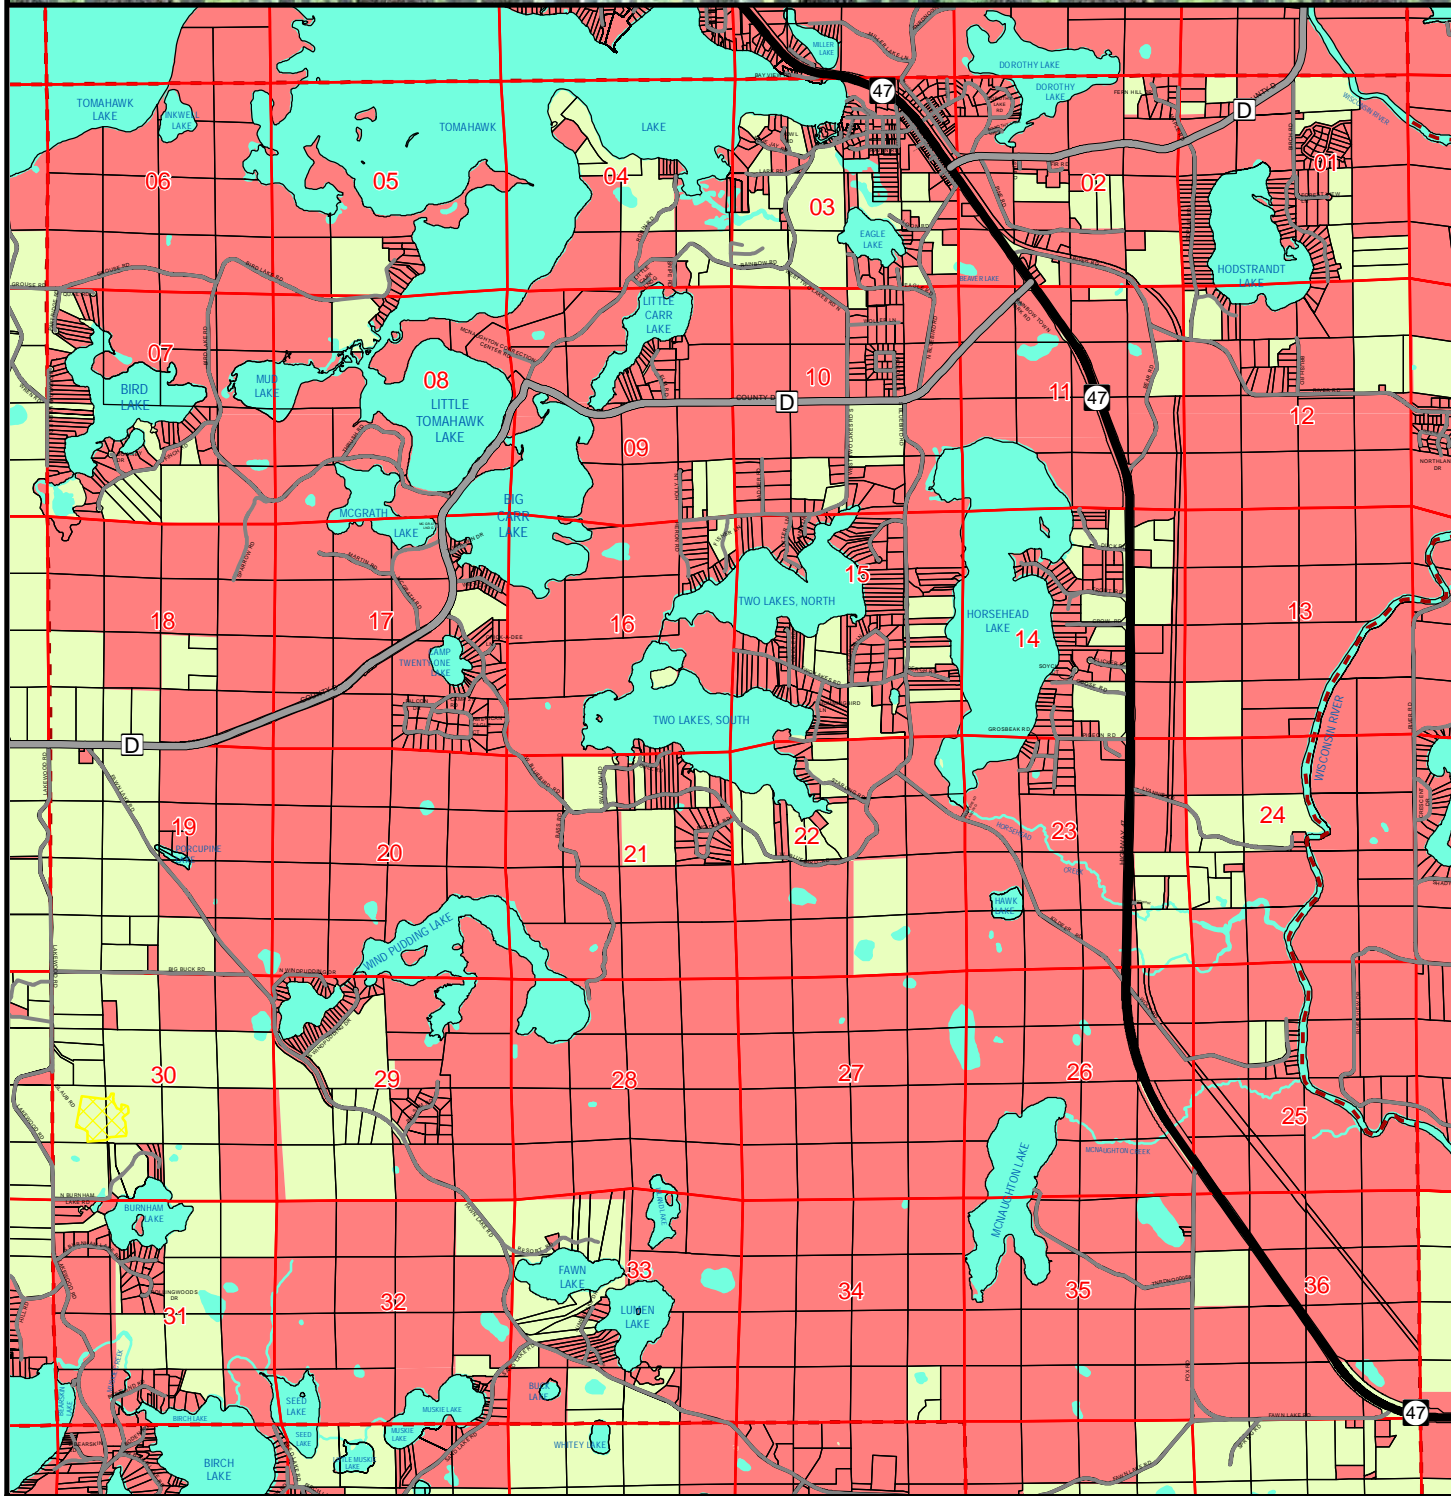

Farmland Preservation Map for T38N R7E Lake Tomahawk (NW), Newbold (WC) - Oneida County, Wisconsin

**Legend**

- US Highways
- State Highways
- County Highways
- Local Roads
- Minor Civil Divisions
- PLSS Section
- Existing Agricultural Areas
- Parcels
- Water
- Farmland Preservation Areas
- Planned Out

Source: WI DNR, NCWRPC  
 This map is neither a legally recorded map nor a survey and is not intended to be used as one. This drawing is a compilation of records, information and data used for reference purposes only. NCWRPC is not responsible for any inaccuracies herein contained.