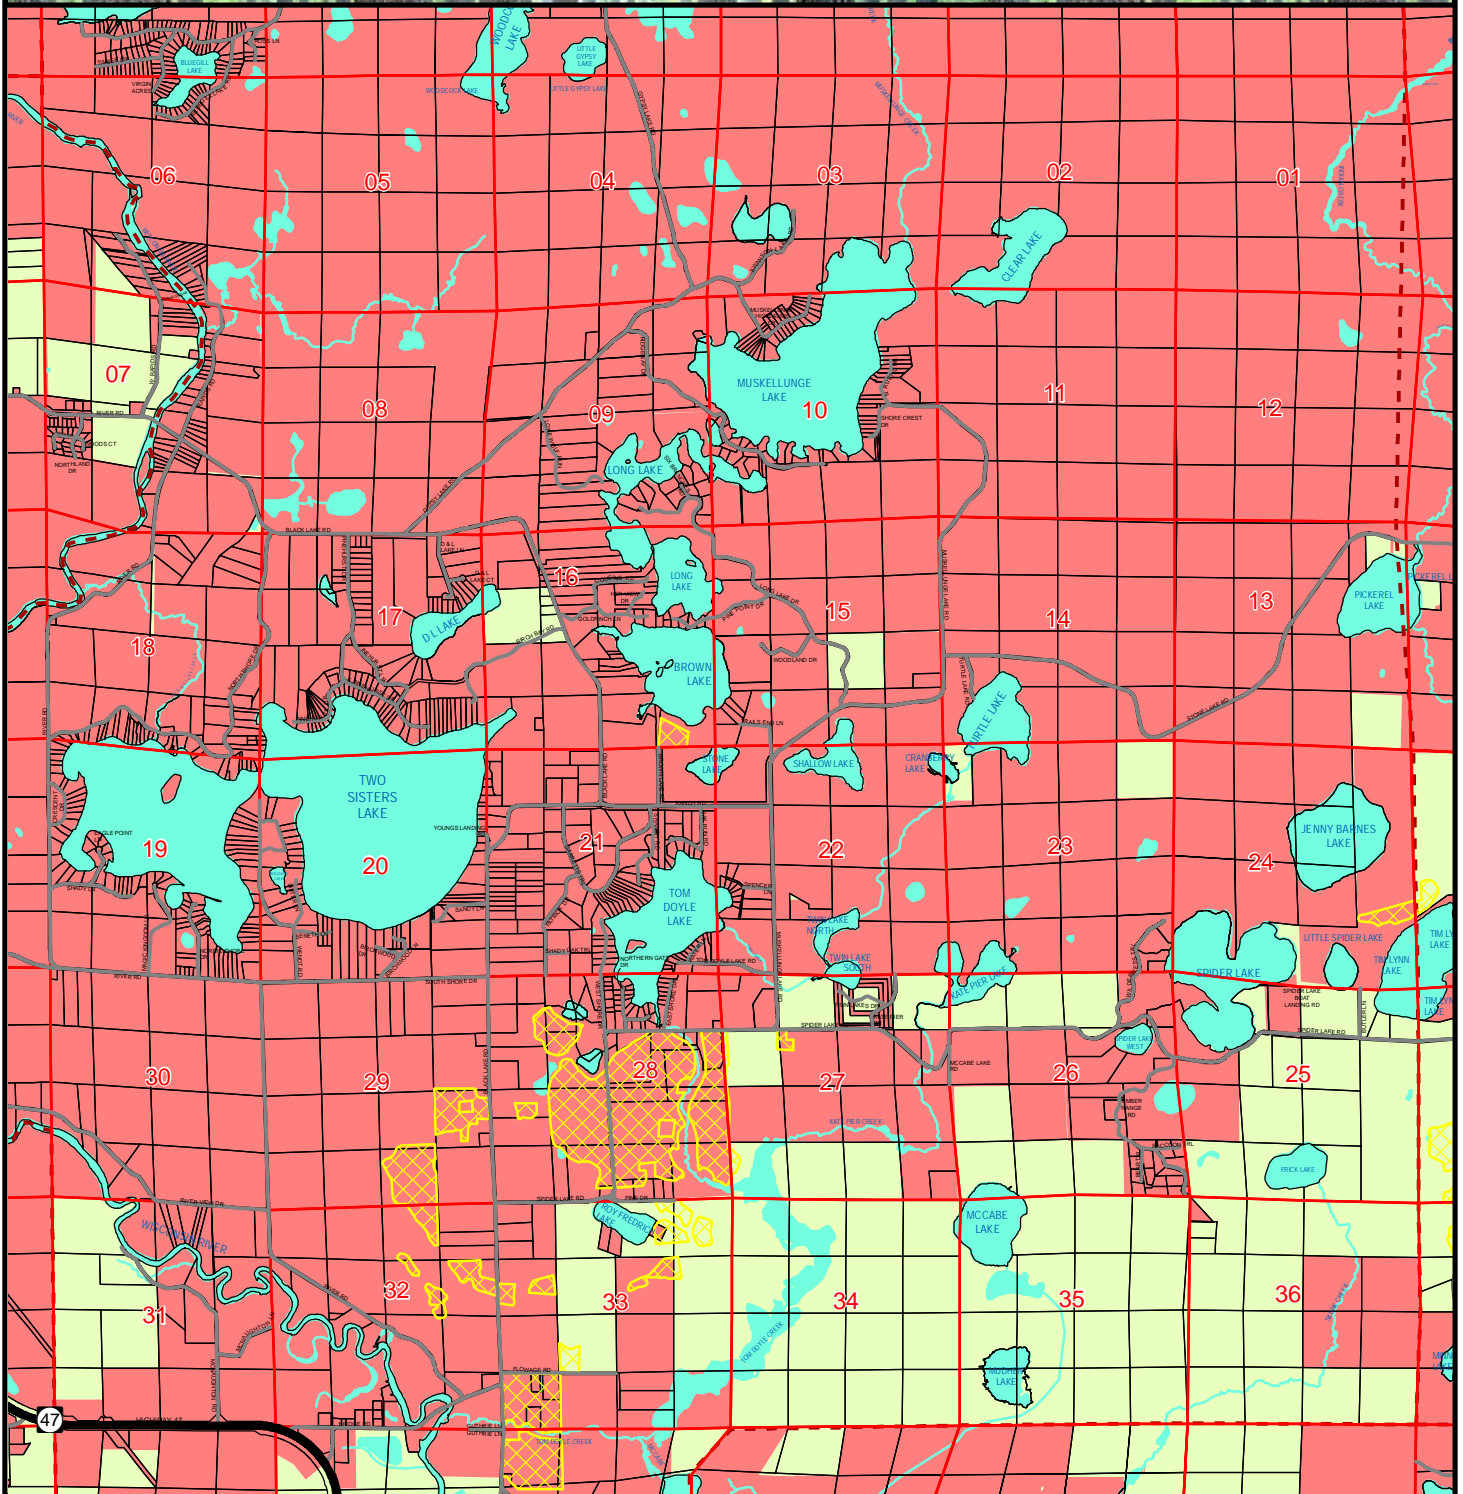

Farmland Preservation Map for T38N R8E Lake Tomahawk (NE), Newbold (EC) - Oneida County, Wisconsin

**Legend**

- US Highways
- State Highways
- County Highways
- Local Roads
- Minor Civil Divisions
- PLSS Section
- Existing Agricultural Areas
- Parcels
- Water
- Farmland Preservation Areas
- Planned Out

Source: WI DNR, NCWRPC

This map is neither a legally recorded map nor a survey and is not intended to be used as one. This drawing is a compilation of records, information and data used for reference purposes only. NCWRPC is not responsible for any inaccuracies herein contained.