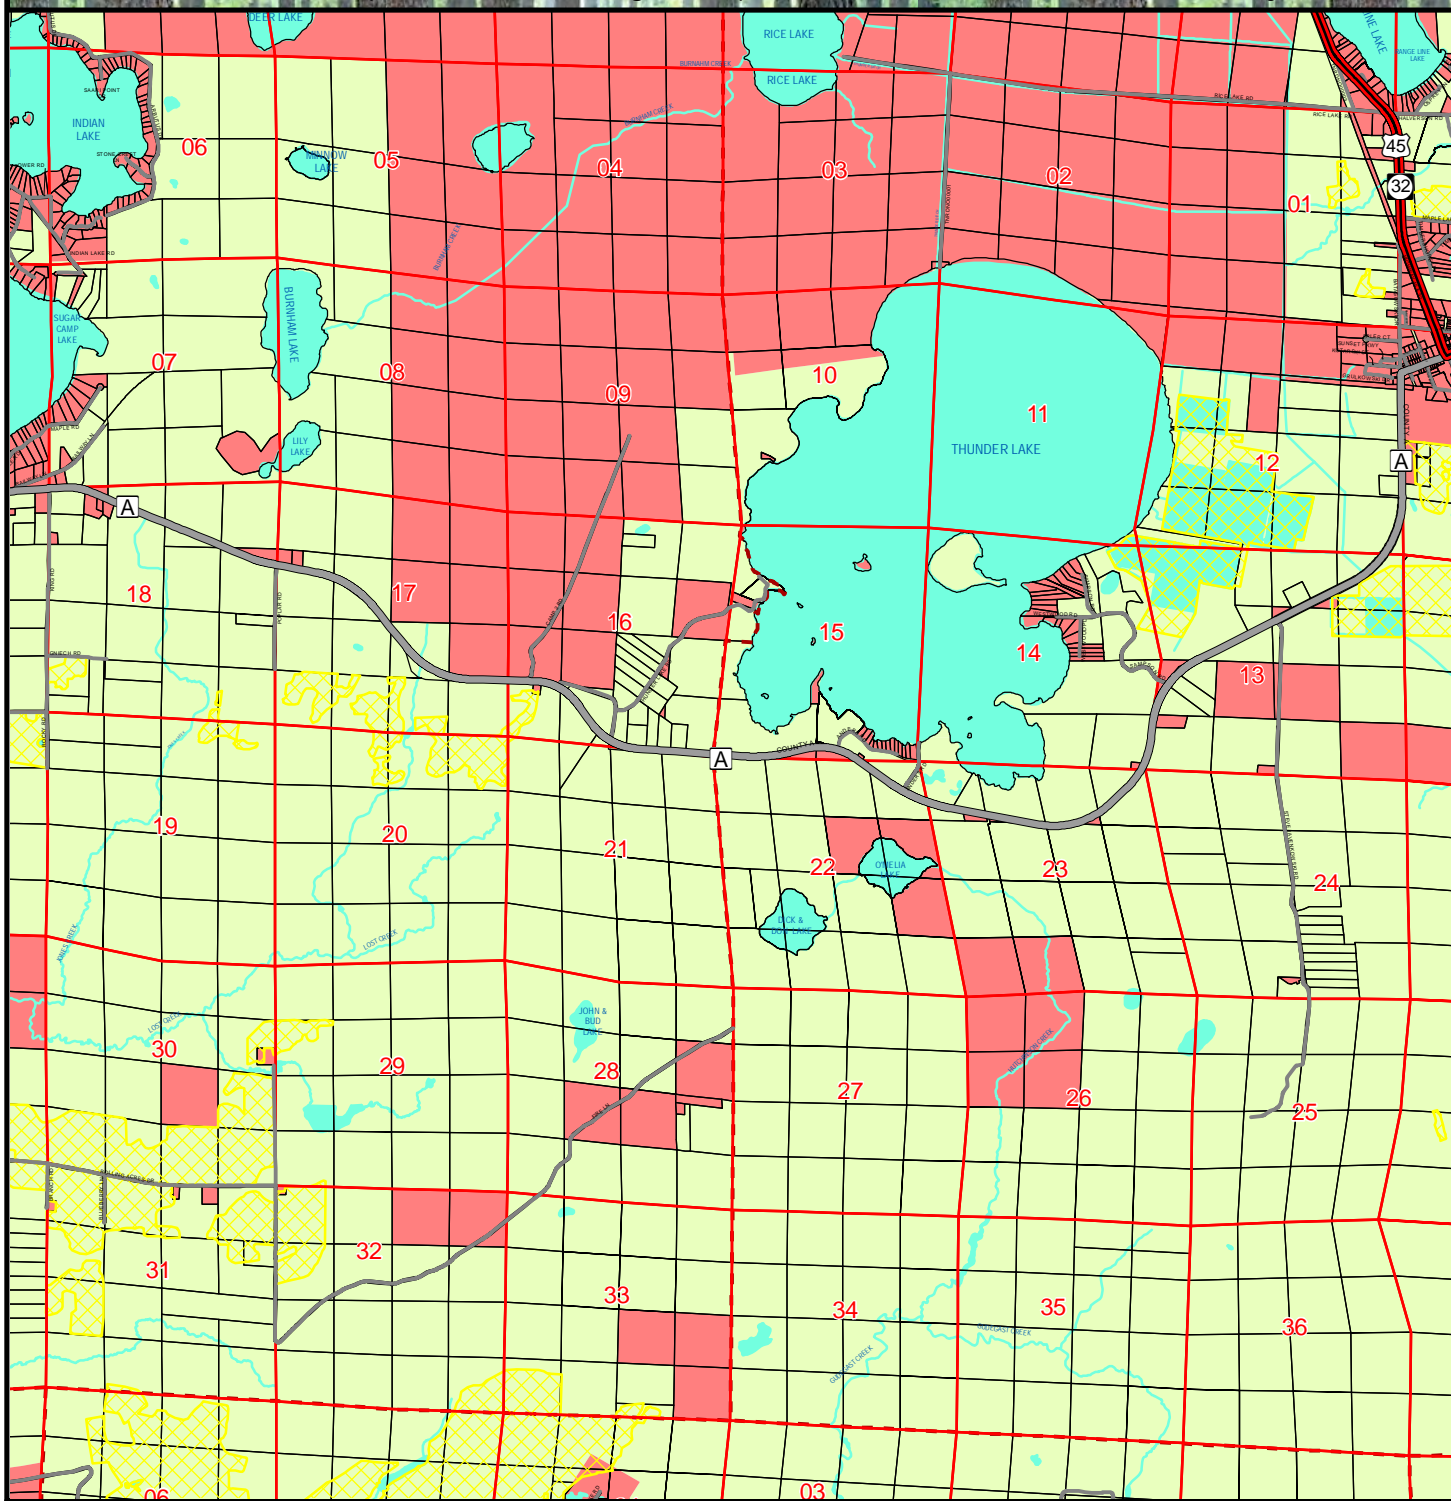

Farmland Preservation Map for T38N R10E Sugar Camp (SE), Three Lakes (SW) - Oneida County, Wisconsin

Legend

- US Highways
- State Highways
- County Highways
- Local Roads
- Minor Civil Divisions
- PLSS Section
- Existing Agricultural Areas
- Parcels
- Water
- Farmland Preservation Areas
- Planned Out

Source: WI DNR, NCWRPC

This map is neither a legally recorded map nor a survey and is not intended to be used as one. This drawing is a compilation of records, information and data used for reference purposes only. NCWRPC is not responsible for any inaccuracies herein contained.