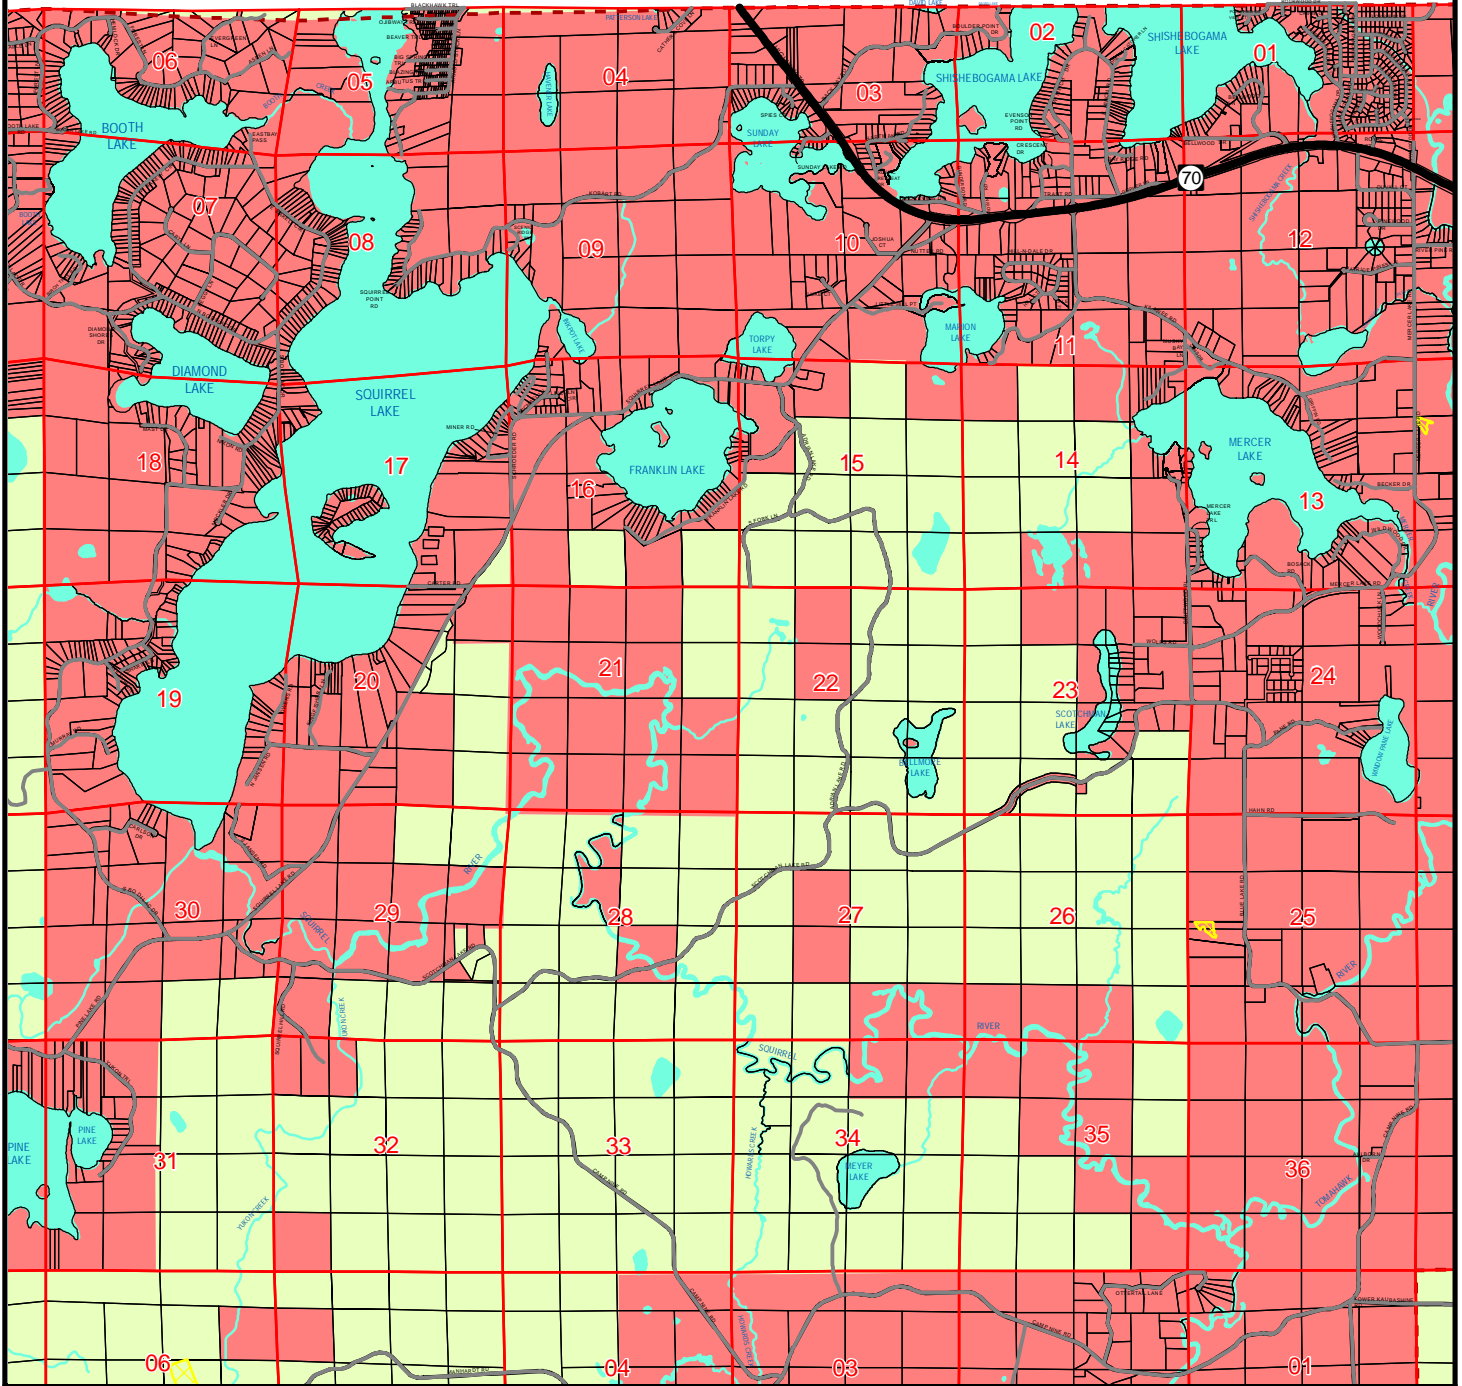

Farmland Preservation Map for T39N R5E Minocqua (NC) - Oneida County, Wisconsin

Legend

-  US Highways
-  State Highways
-  County Highways
-  Local Roads
-  Minor Civil Divisions
-  PLSS Section
-  Existing Agricultural Areas
-  Parcels
-  Water
-  Farmland Preservation Areas
-  Planned Out

Date: 7/14/2015

Source: WI DNR, NCWRPC

This map is neither a legally recorded map nor a survey and is not intended to be used as one. This drawing is a compilation of records, information and data used for reference purposes only. NCWRPC is not responsible for any inaccuracies herein contained.