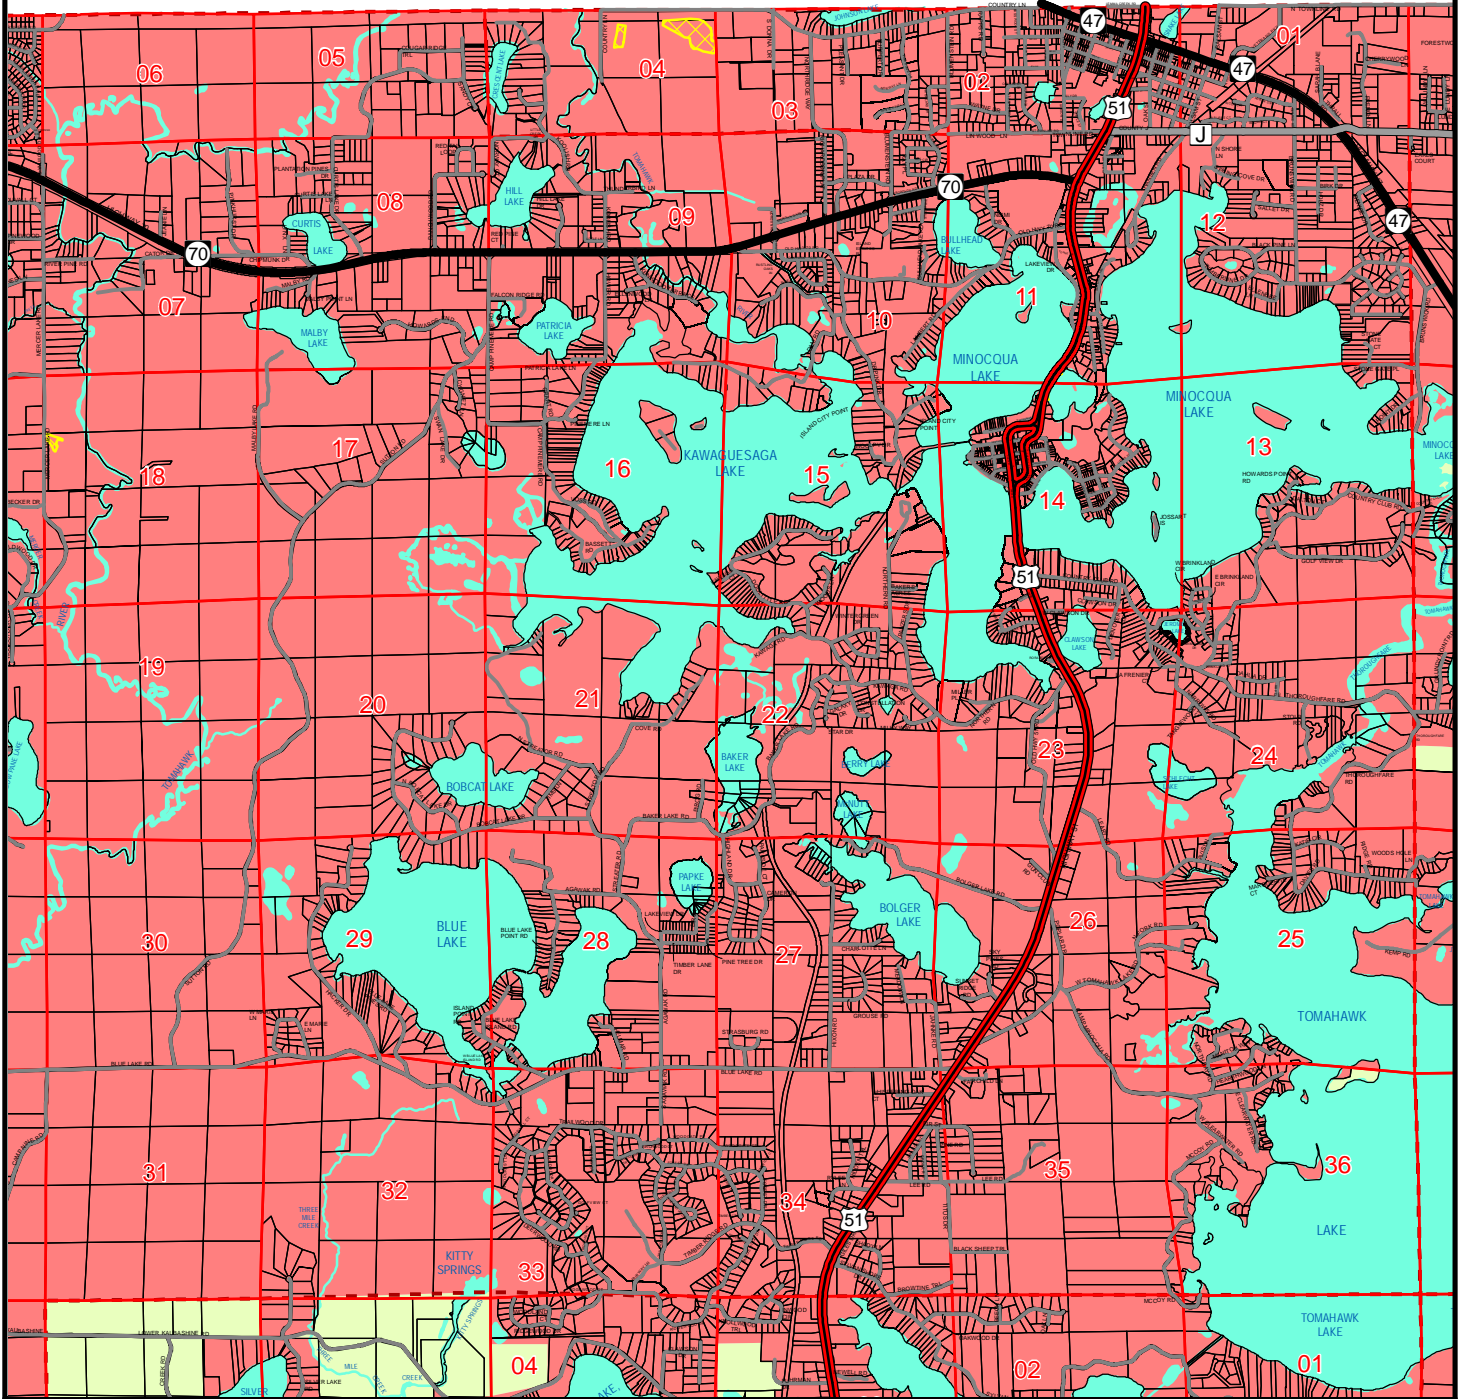

Farmland Preservation Map for T39N R6E Minocqua (NE), Woodruff (W) - Oneida County, Wisconsin

Legend

- US Highways
- State Highways
- County Highways
- Local Roads
- Minor Civil Divisions
- PLSS Section
- Existing Agricultural Areas
- Parcels
- Water
- Farmland Preservation Areas
- Planned Out

Source: WI DNR, NCWRPC

This map is neither a legally recorded map nor a survey and is not intended to be used as one. This drawing is a compilation of records, information and data used for reference purposes only. NCWRPC is not responsible for any inaccuracies herein contained.