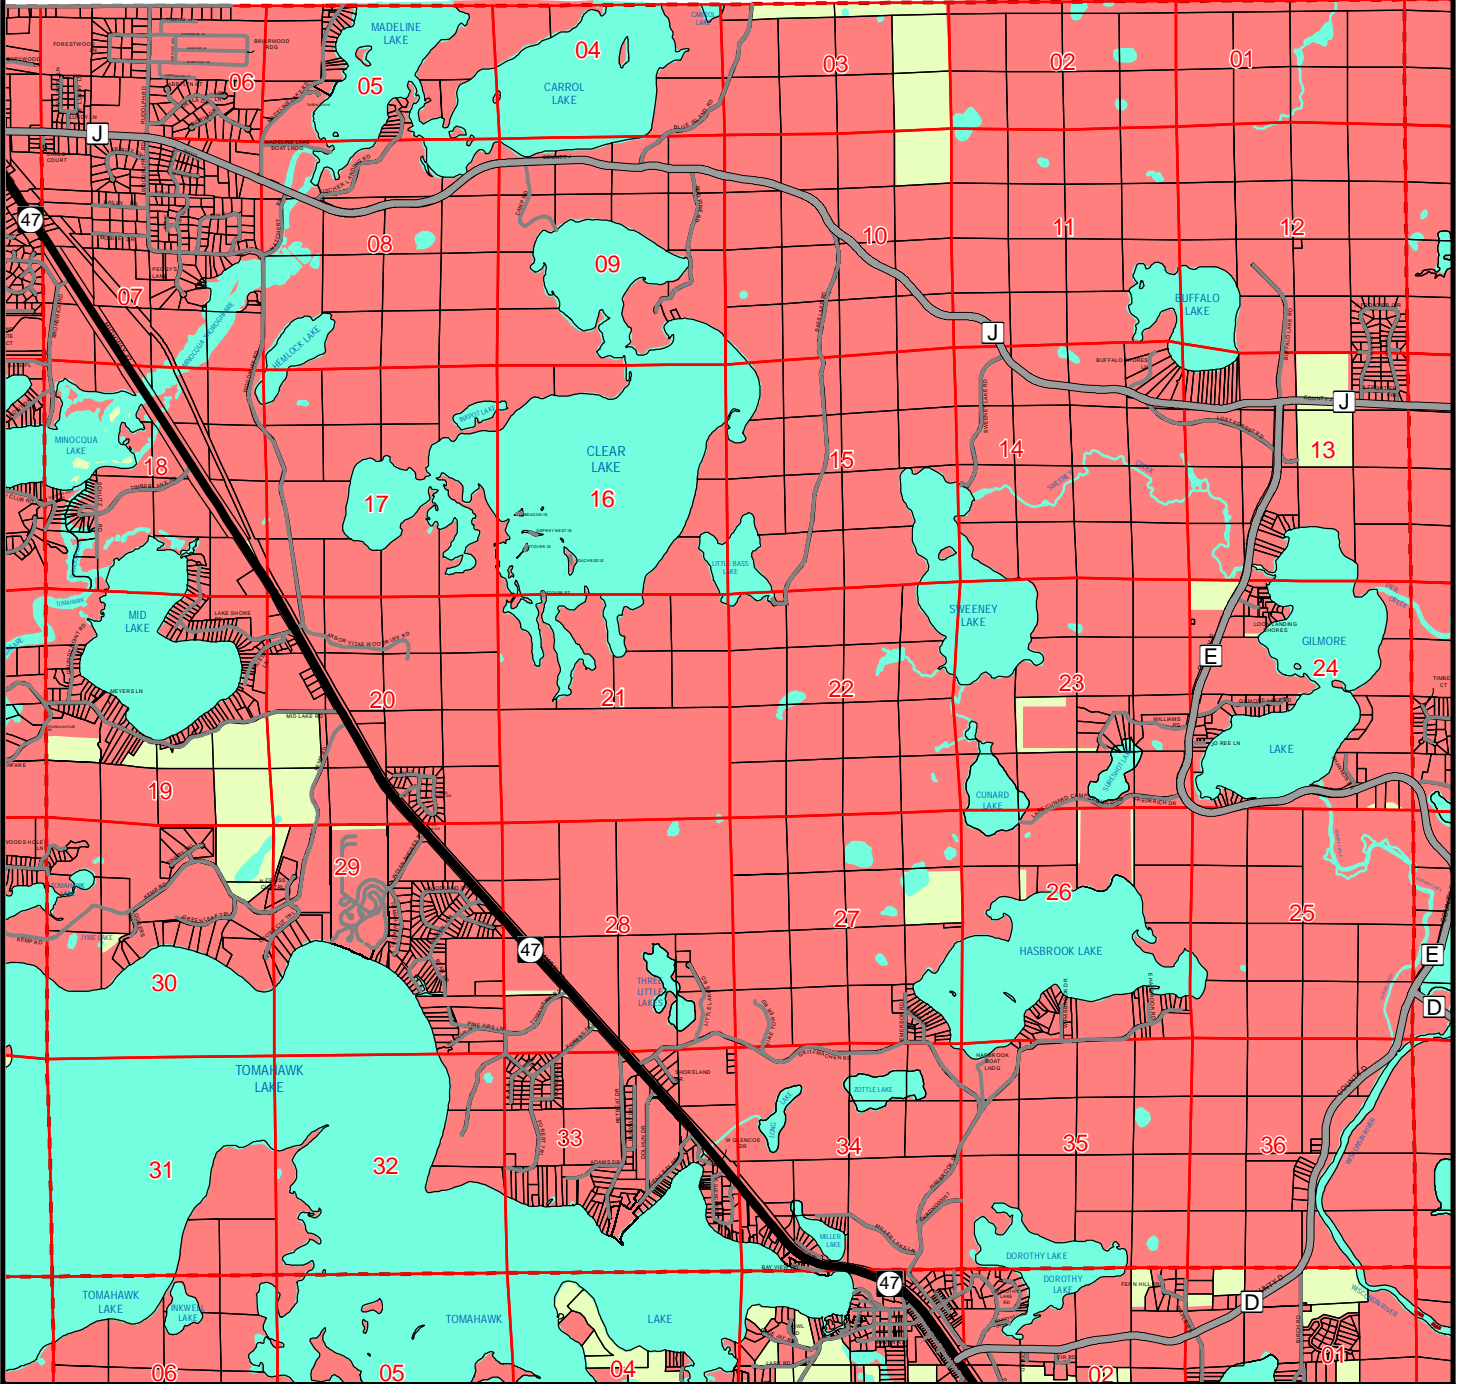

Farmland Preservation Map for T39N R7E Woodruff (E) - Oneida County, Wisconsin

Legend

- US Highways
- State Highways
- County Highways
- Local Roads
- Minor Civil Divisions
- PLSS Section
- Existing Agricultural Areas
- Parcels
- Water
- Farmland Preservation Areas
- Planned Out

Source: WI DNR, NCWRPC

This map is neither a legally recorded map nor a survey and is not intended to be used as one. This drawing is a compilation of records, information and data used for reference purposes only. NCWRPC is not responsible for any inaccuracies herein contained.