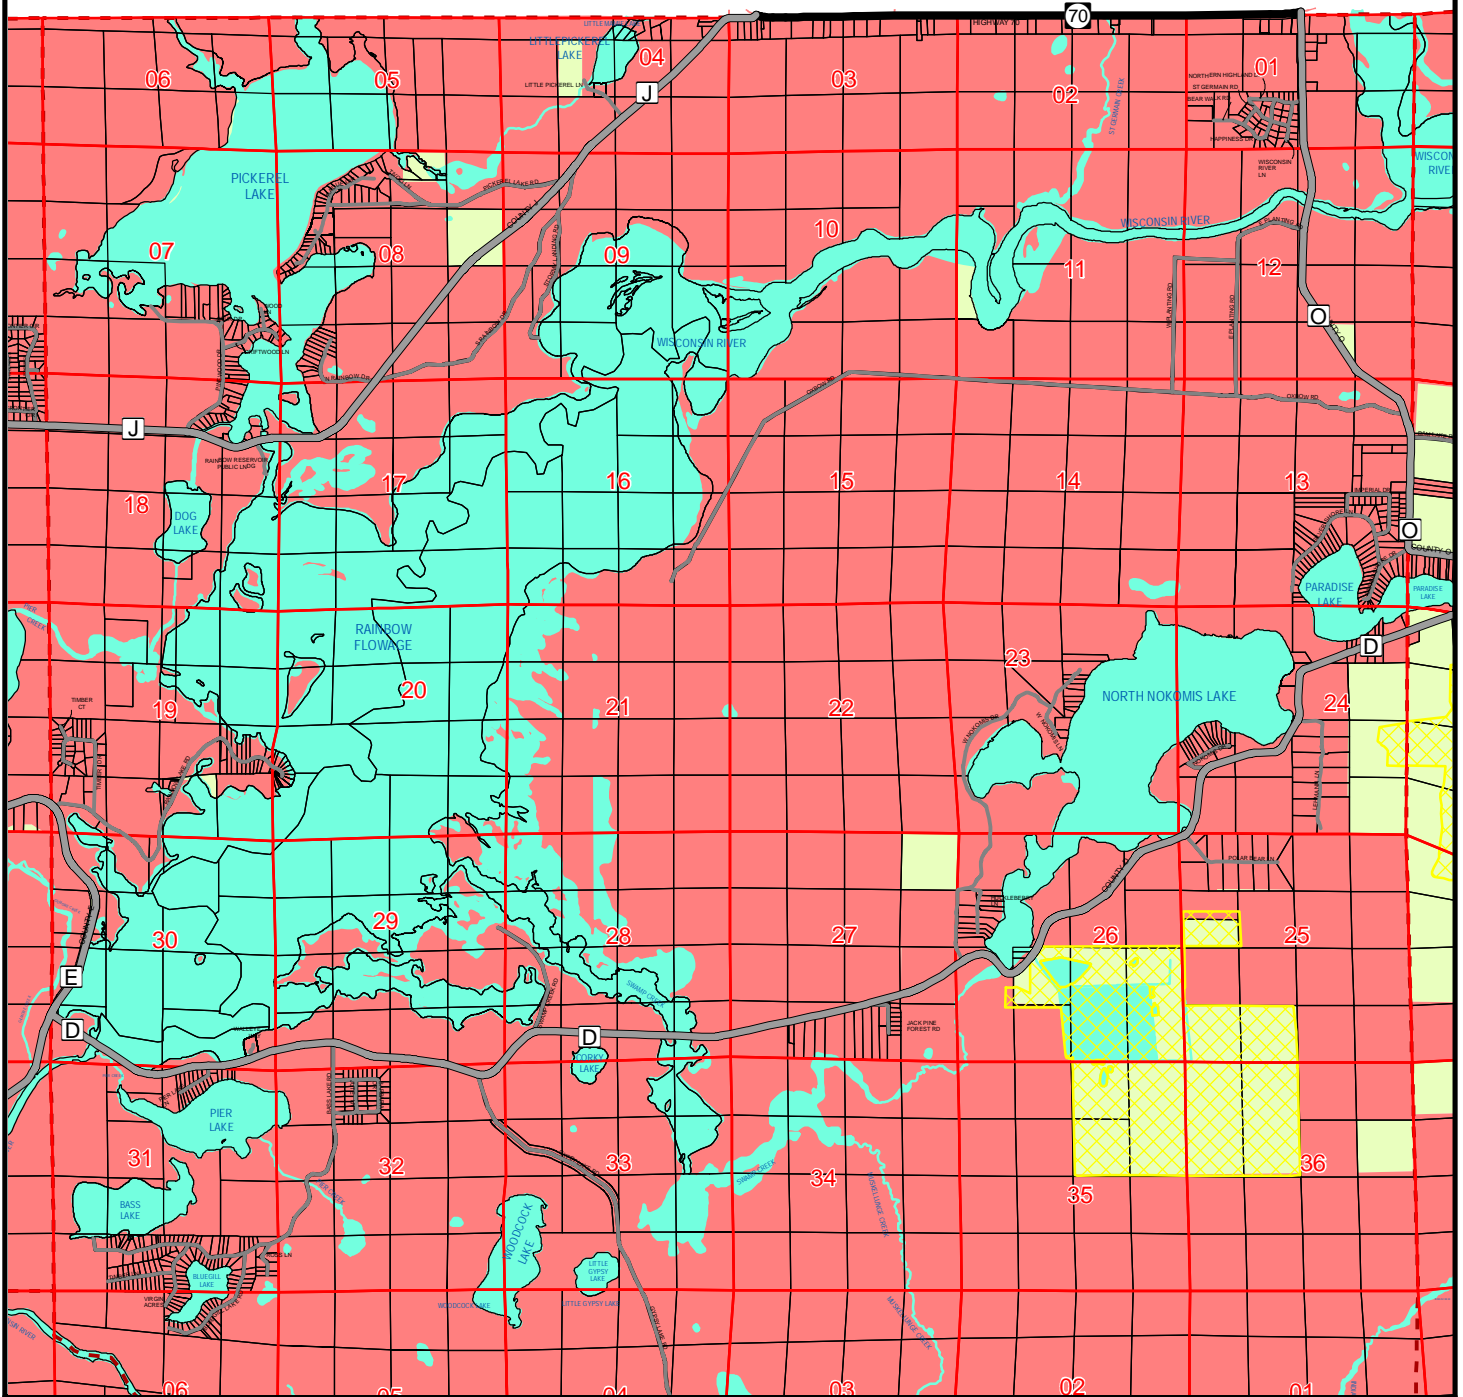

Farmland Preservation Map for T39N R8E Newbold (N) - Oneida County, Wisconsin

**Legend**

- US Highways
- State Highways
- County Highways
- Local Roads
- Minor Civil Divisions
- PLSS Section
- Existing Agricultural Areas
- Water
- Farmland Preservation Areas
- Planned Out
- Parcels

Source: WI DNR, NCWRPC

This map is neither a legally recorded map nor a survey and is not intended to be used as one. This drawing is a compilation of records, information and data used for reference purposes only. NCWRPC is not responsible for any inaccuracies herein contained.