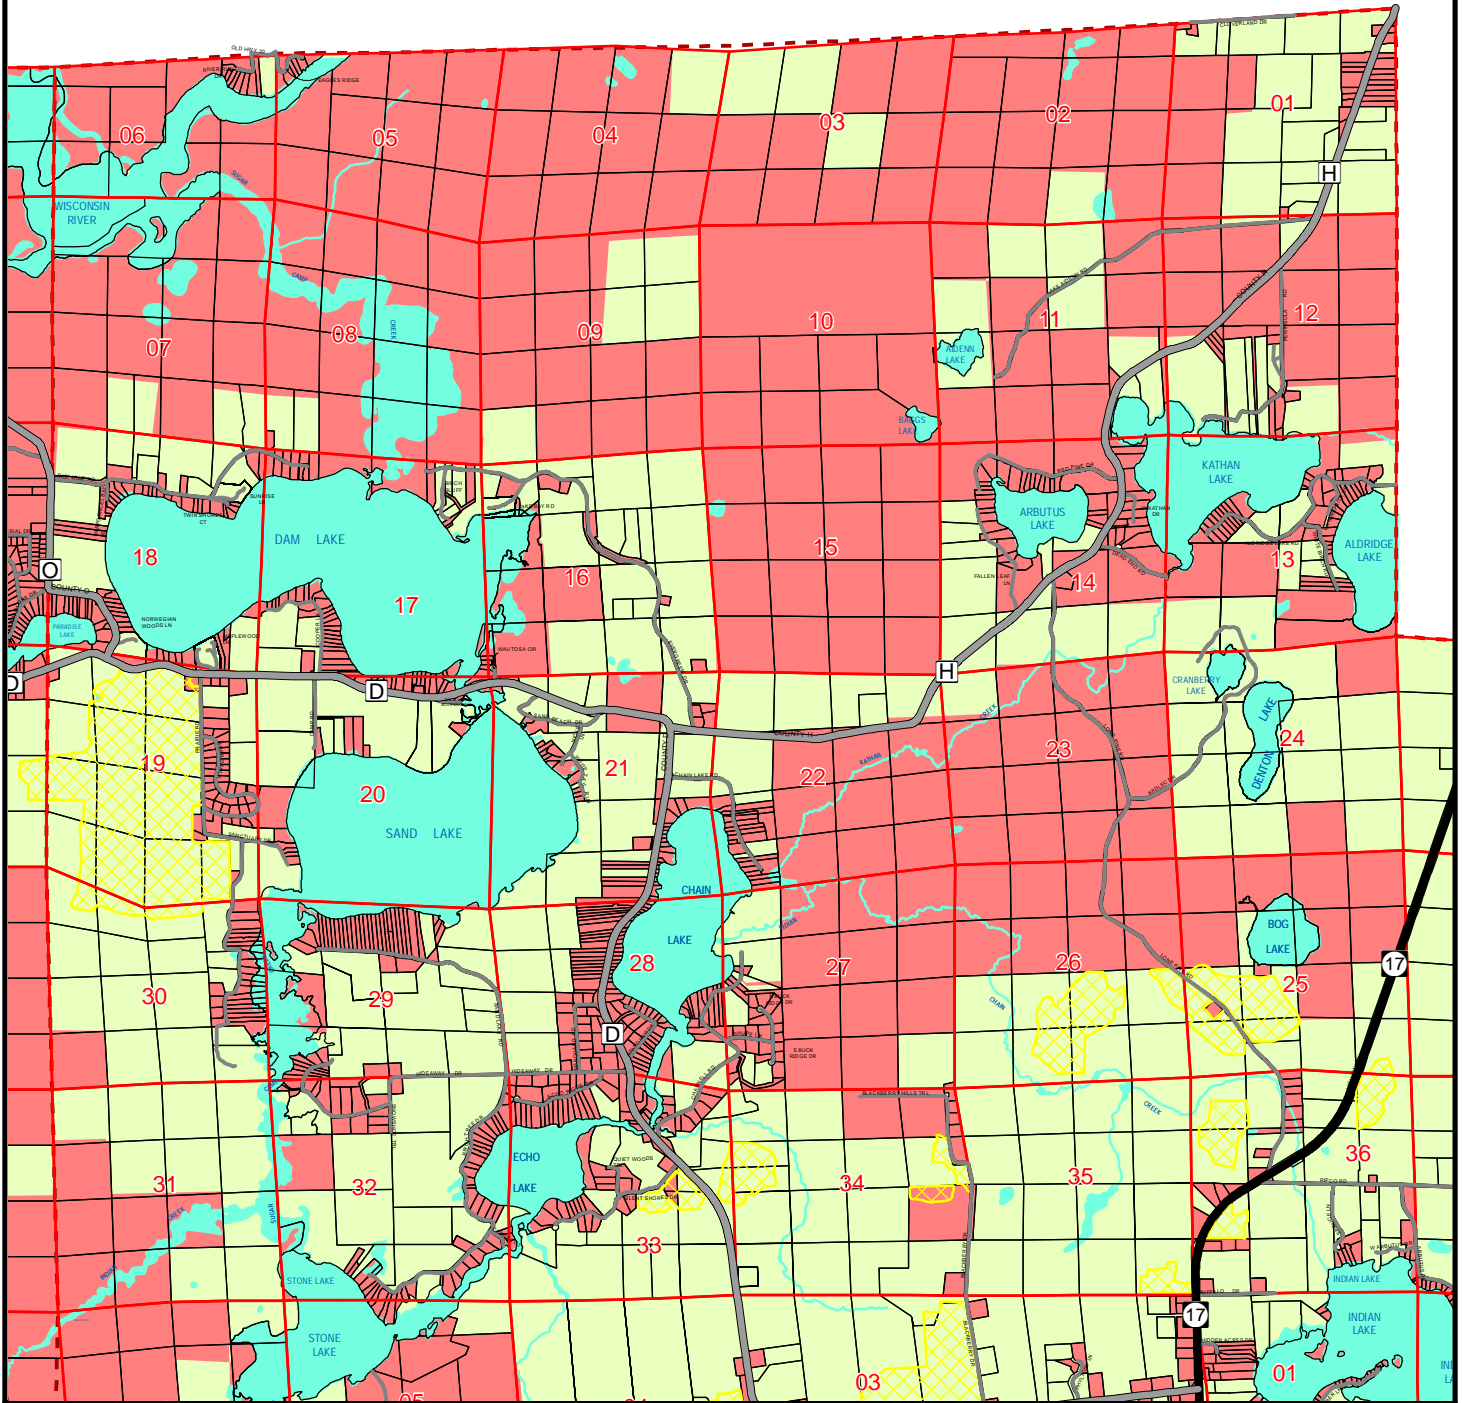

Farmland Preservation Map for T39N R9E Sugar Camp (NW) - Oneida County, Wisconsin

Legend

- US Highways
- State Highways
- County Highways
- Local Roads
- Minor Civil Divisions
- PLSS Section
- Existing Agricultural Areas
- Parcels
- Water
- Farmland Preservation Areas
- Planned Out

Source: WI DNR, NCWRPC

This map is neither a legally recorded map nor a survey and is not intended to be used as one. This drawing is a compilation of records, information and data used for reference purposes only. NCWRPC is not responsible for any inaccuracies herein contained.