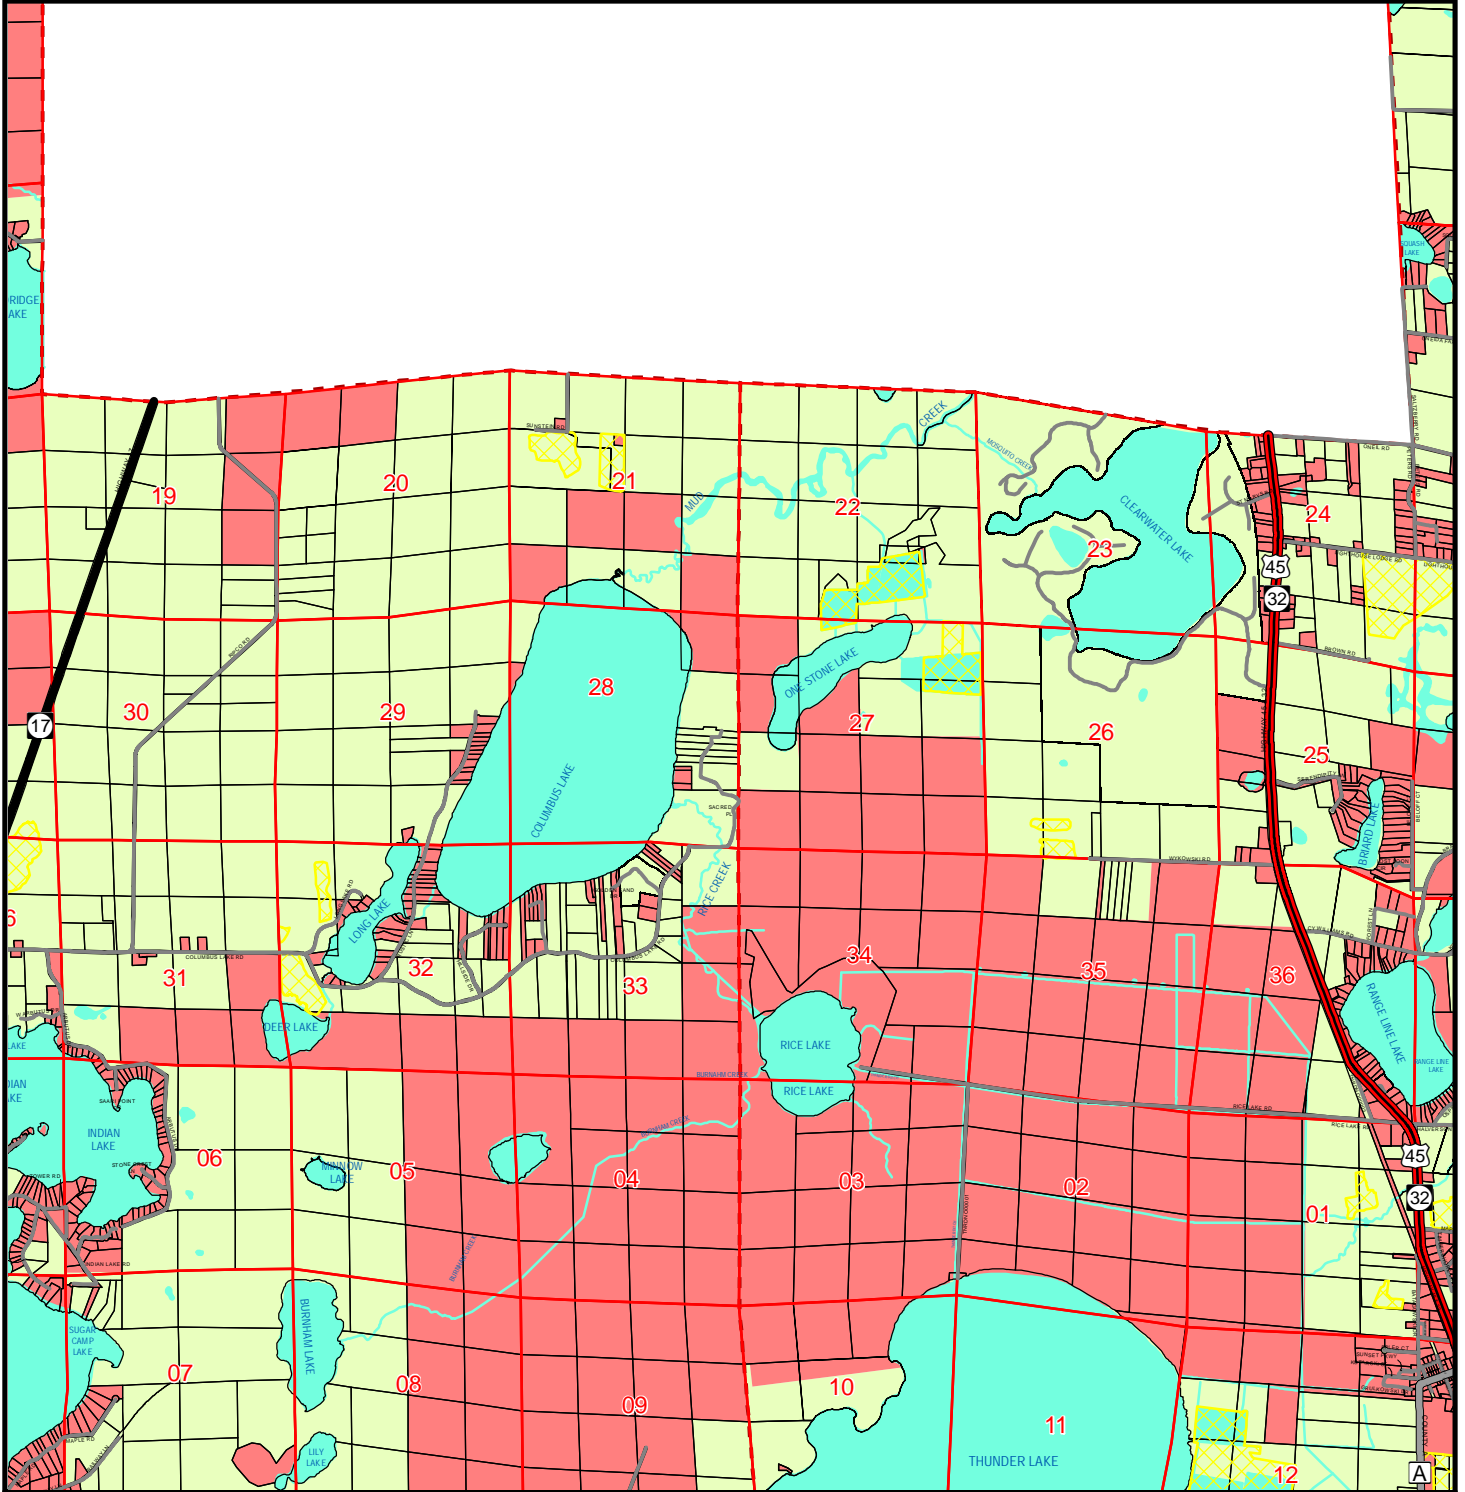

Farmland Preservation Map for T39N R10E Sugar Camp (NE) Three Lakes (NW) - Oneida County, Wisconsin

**Legend**

- US Highways
- State Highways
- County Highways
- Local Roads
- Minor Civil Divisions
- PLSS Section
- Existing Agricultural Areas
- Parcels
- Water
- Farmland Preservation Areas
- Planned Out

Source: WI DNR, NCWRPC

This map is neither a legally recorded map nor a survey and is not intended to be used as one. This drawing is a compilation of records, information and data used for reference purposes only. NCWRPC is not responsible for any inaccuracies herein contained.