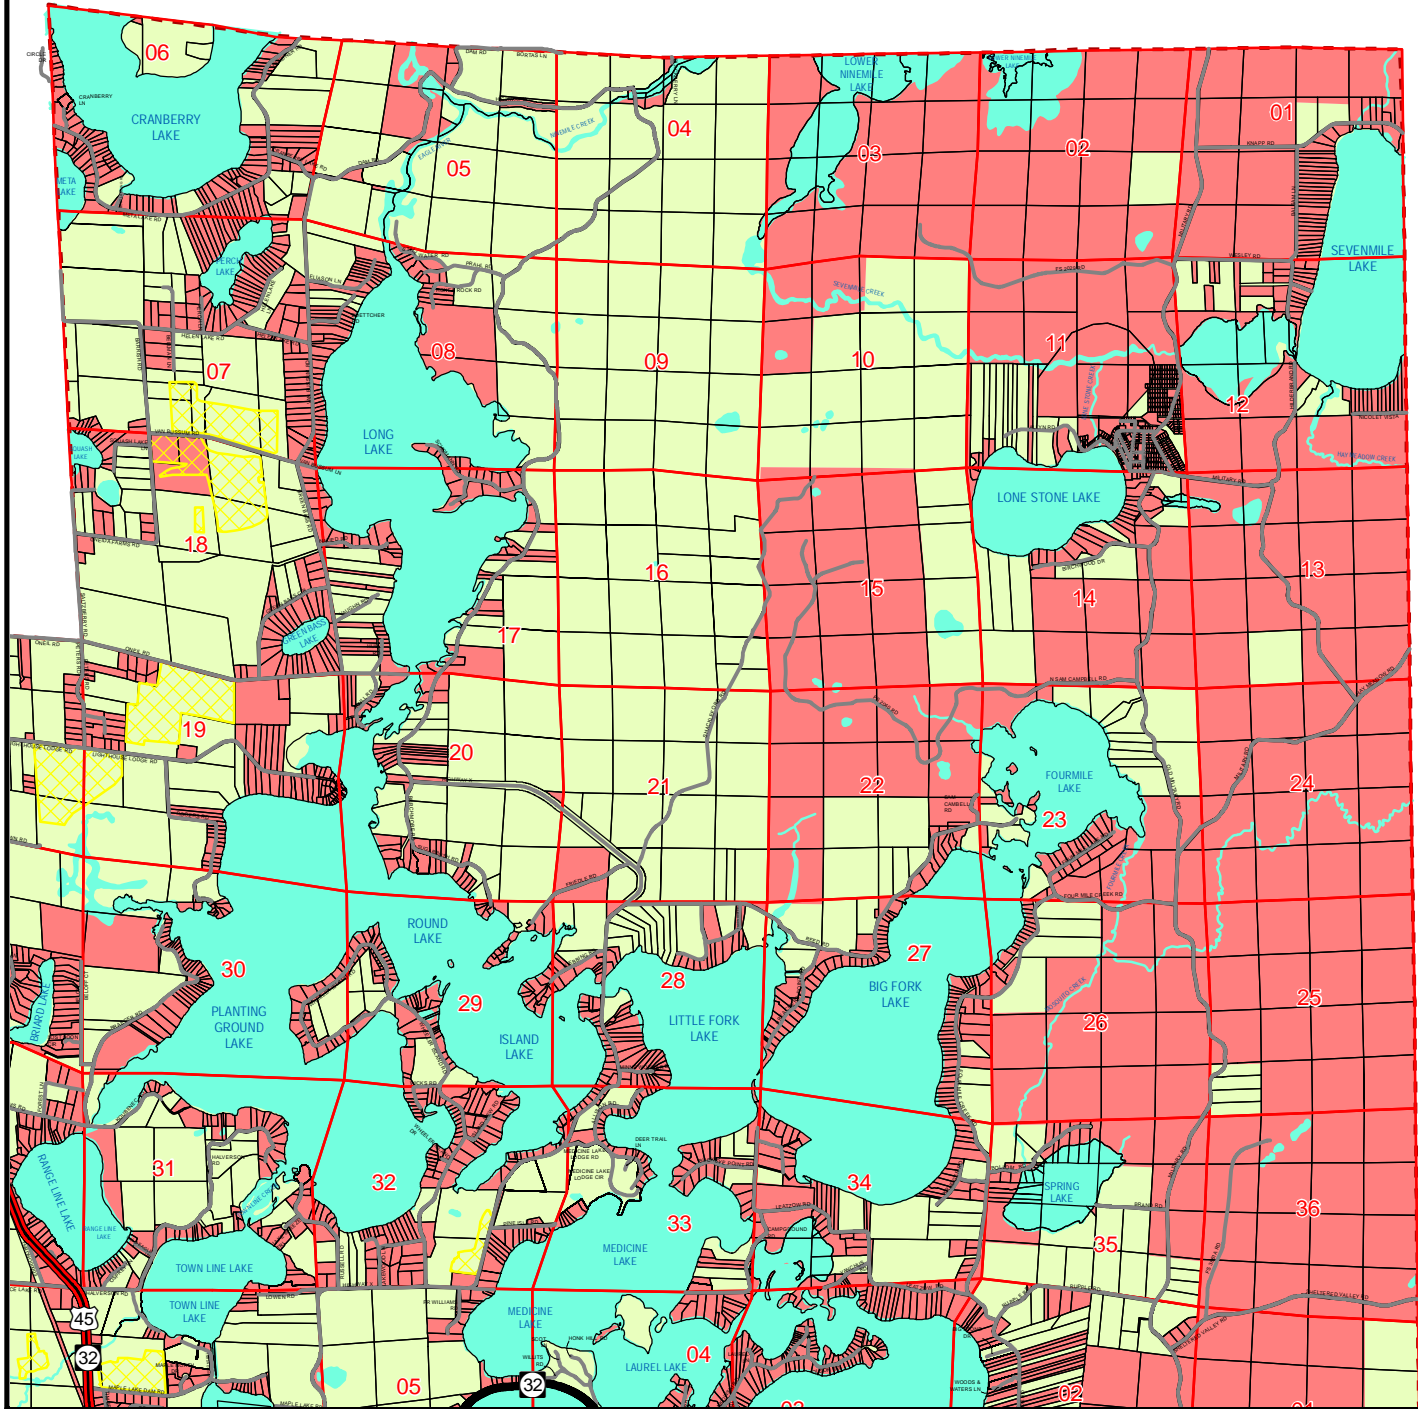

Farmland Preservation Map for T39N R11E Three Lakes (NE) - Oneida County, Wisconsin

Legend

- US Highways
- State Highways
- County Highways
- Local Roads
- Minor Civil Divisions
- PLSS Section
- Existing Agricultural Areas
- Parcels
- Water
- Farmland Preservation Areas
- Planned Out

Source: WI DNR, NCWRPC

This map is neither a legally recorded map nor a survey and is not intended to be used as one. This drawing is a compilation of records, information and data used for reference purposes only. NCWRPC is not responsible for any inaccuracies herein contained.