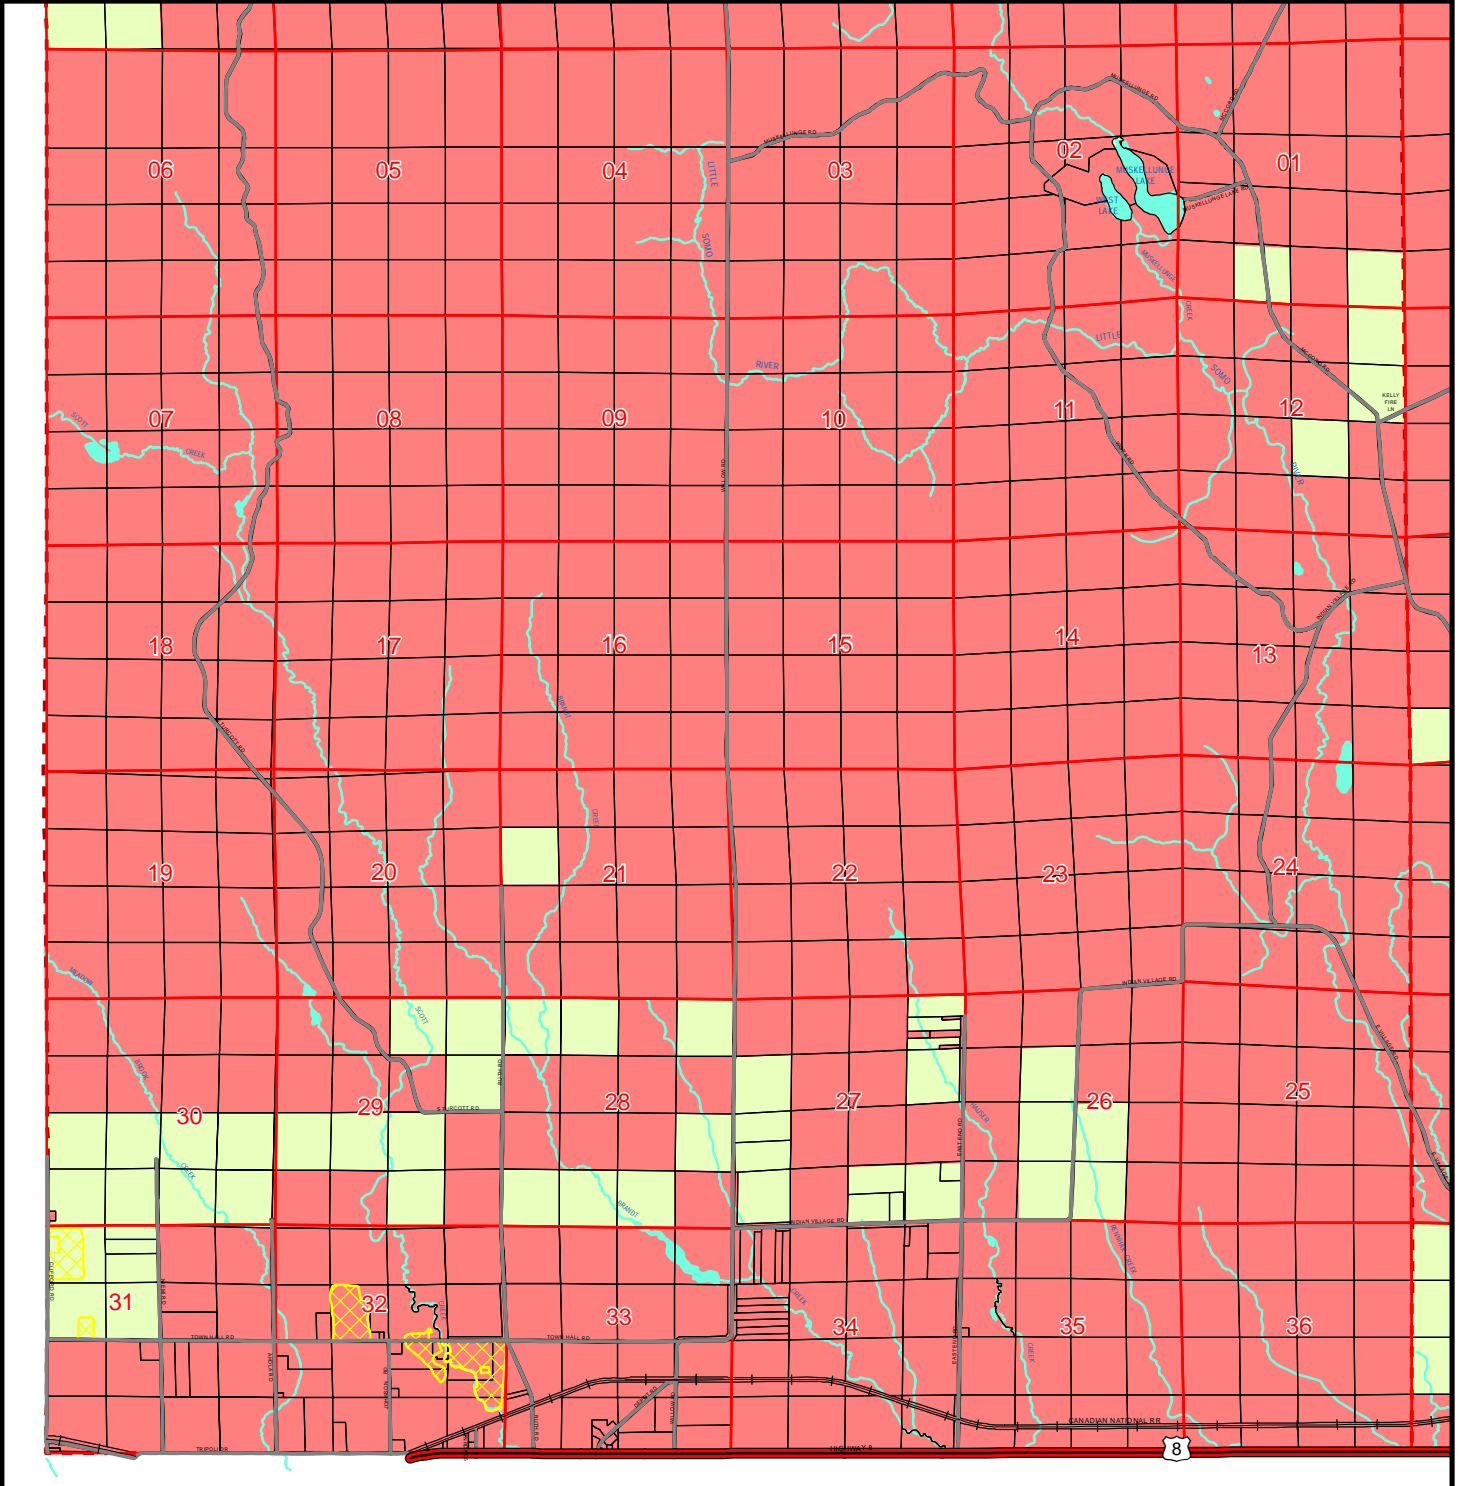

Farmland Preservation Map for T36N R4E Lynne (S) - Oneida County, Wisconsin

Legend

- US Highways
- State Highways
- County Highways
- Local Roads
- Minor Civil Divisions
- PLSSSection
- Existing Agricultural Areas
- Parcels
- Water
- Farmland Preservation Areas
- Planned Out

Date: 7/14/2015

Source: WI DNR, NCWRPC

This map is neither a legally recorded map nor a survey and is not intended to be used as one. This drawing is a compilation of records, information and data used for reference purposes only. NCWRPC is not responsible for any inaccuracies herein contained.