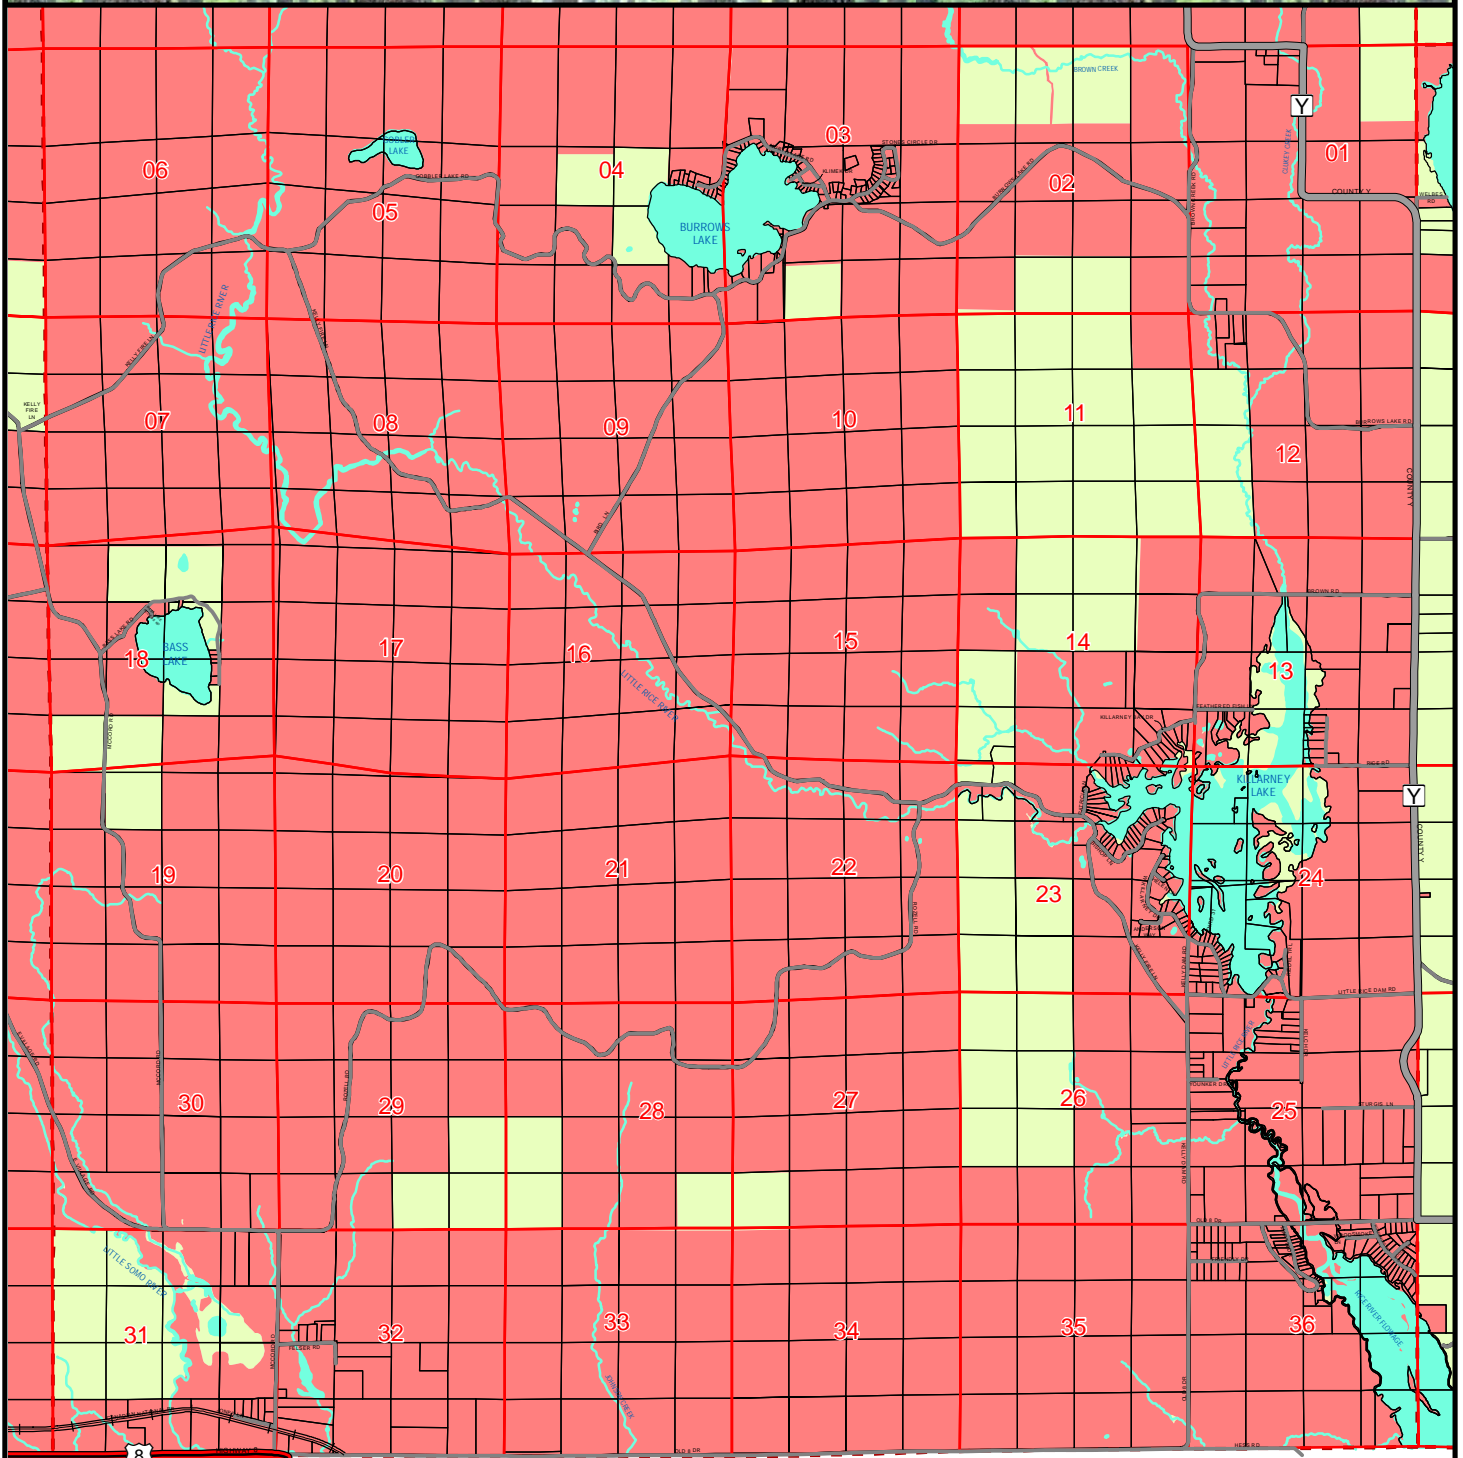

Farmland Preservation Map for T34N R5E Little Rice (S) - Oneida County, Wisconsin

Legend

- US Highways
- State Highways
- County Highways
- Local Roads
- Minor Civil Divisions
- PLSS Section
- Existing Agricultural Areas
- Parcels
- Water
- Farmland Preservation Areas
- Planned Out

Date: 7/14/2015

Source: WI DNR, NCWRPC

This map is neither a legally recorded map nor a survey and is not intended to be used as one. This drawing is a compilation of records, information and data used for reference purposes only. NCWRPC is not responsible for any inaccuracies herein contained.