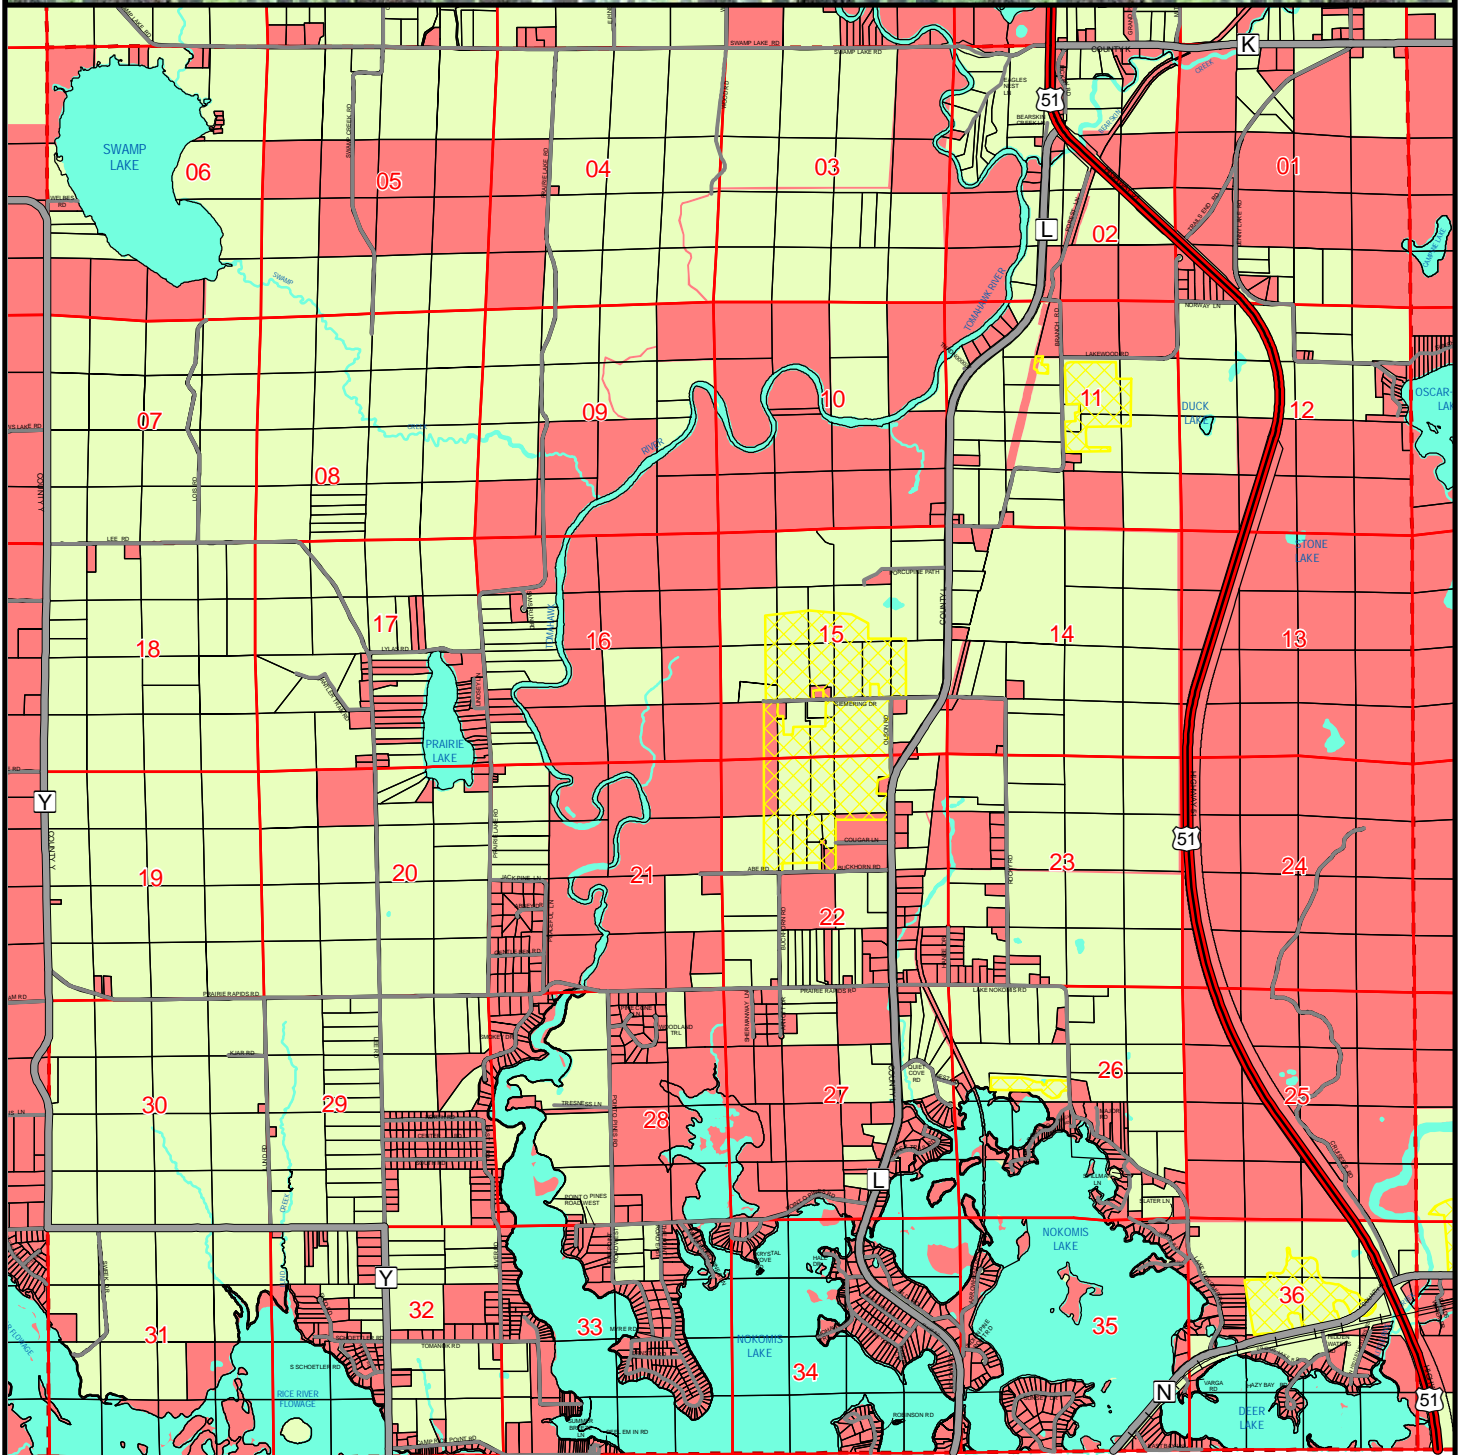

Farmland Preservation Map for T36N R6E Nokomis - Oneida County, Wisconsin

Legend

- US Highways
- State Highways
- County Highways
- Local Roads
- Minor Civil Divisions
- PLSS Section
- Existing Agricultural Areas
- Parcels
- Water
- Farmland Preservation Areas
- Planned Out

Date: 7/14/2015

Source: WI DNR, NCWRPC

This map is neither a legally recorded map nor a survey and is not intended to be used as one. This drawing is a compilation of records, information and data used for reference purposes only. NCWRPC is not responsible for any inaccuracies herein contained.