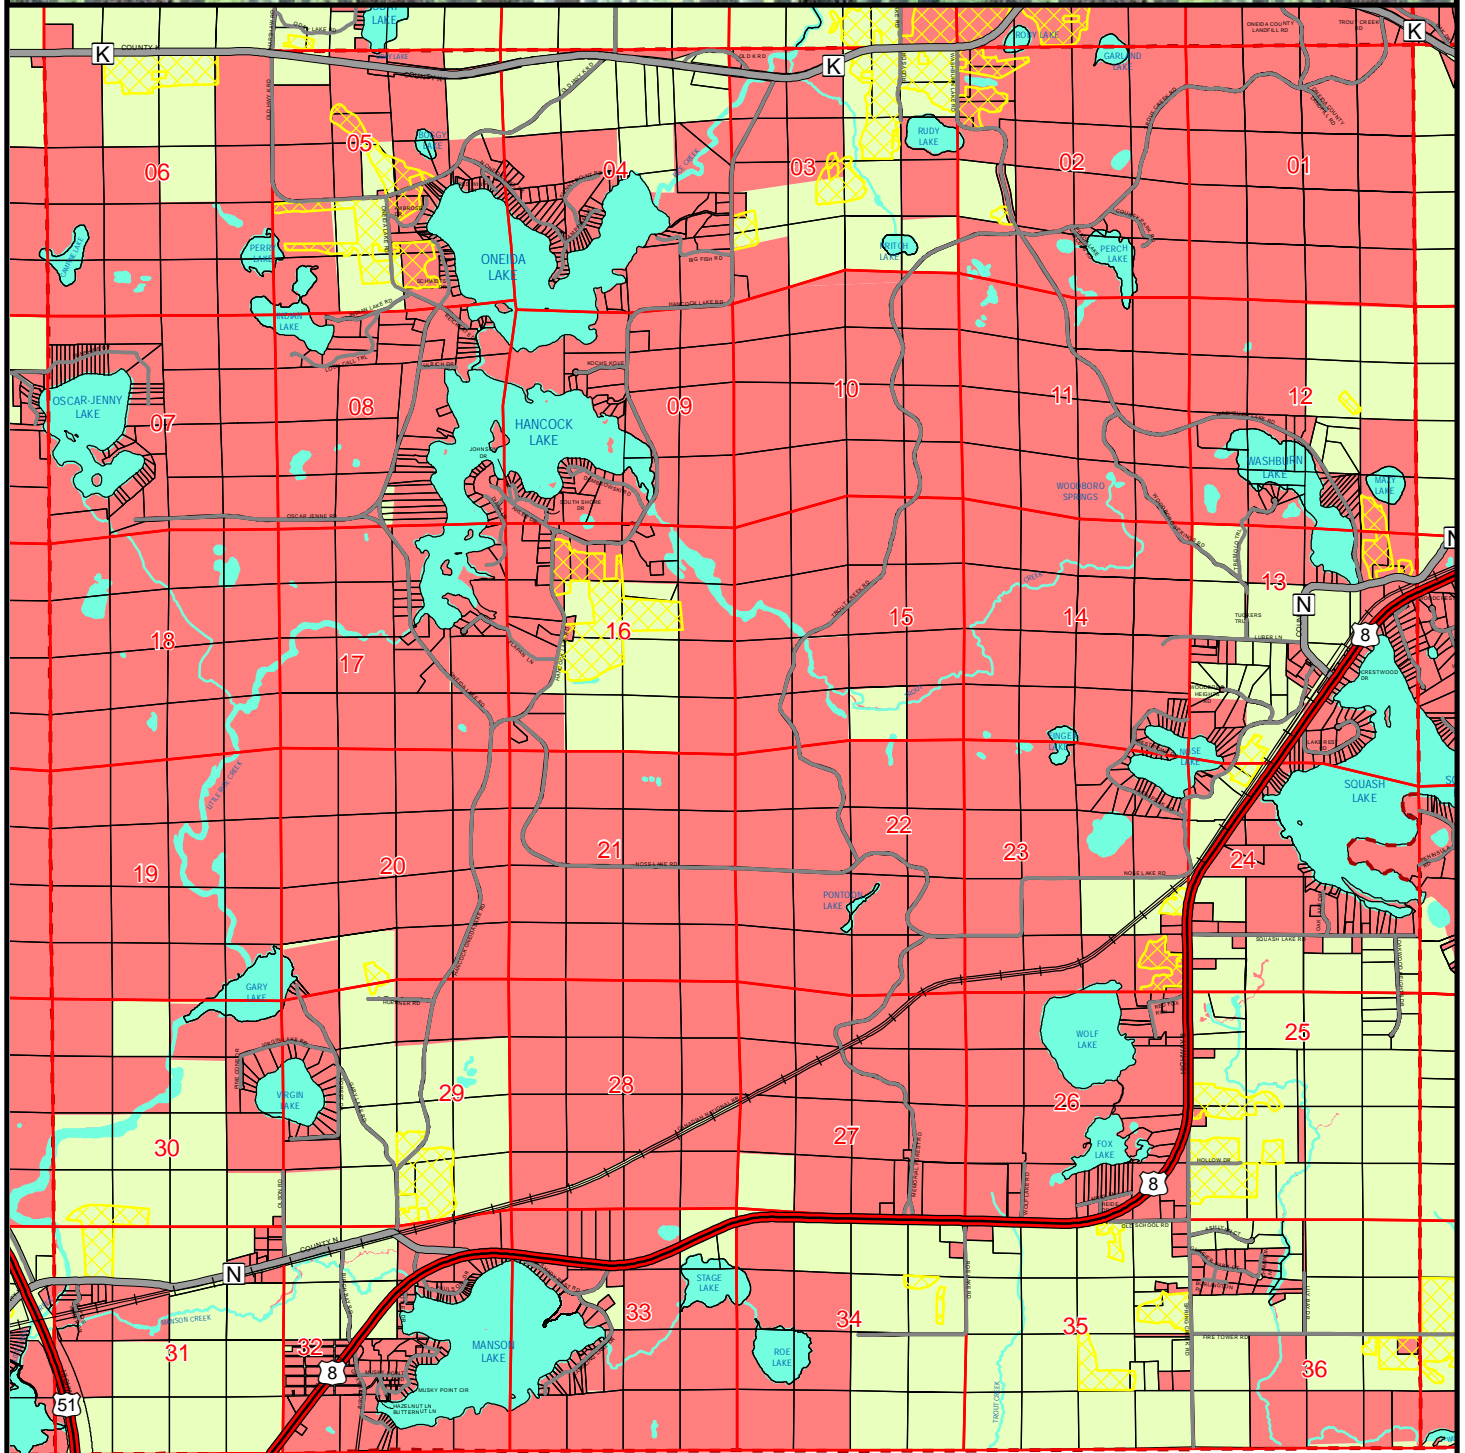

Farmland Preservation Map for T36N R7E Crescent (W), Woodboro - Oneida County, Wisconsin

Legend

- US Highways
- State Highways
- County Highways
- Local Roads
- Minor Civil Divisions
- PLSS Section
- Existing Agricultural Areas
- Parcels
- Water
- Farmland Preservation Areas
- Planned Out

Date: 7/14/2015

Source: WI DNR, NCWRPC

This map is neither a legally recorded map nor a survey and is not intended to be used as one. This drawing is a compilation of records, information and data used for reference purposes only. NCWRPC is not responsible for any inaccuracies herein contained.